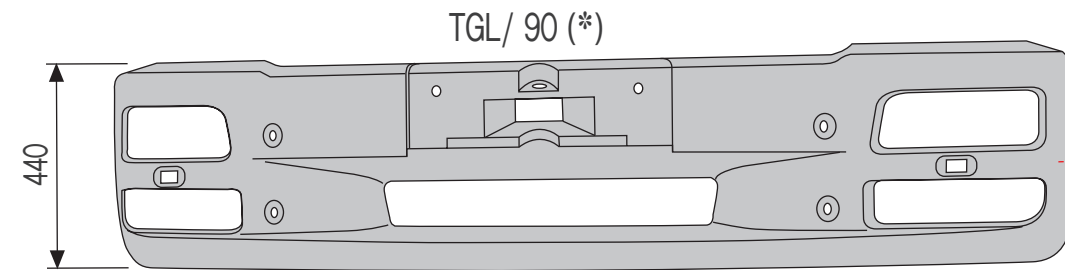

TGL/ 98 (*) d-rh-rechts
TGL/ 99 (*) s-lh-links