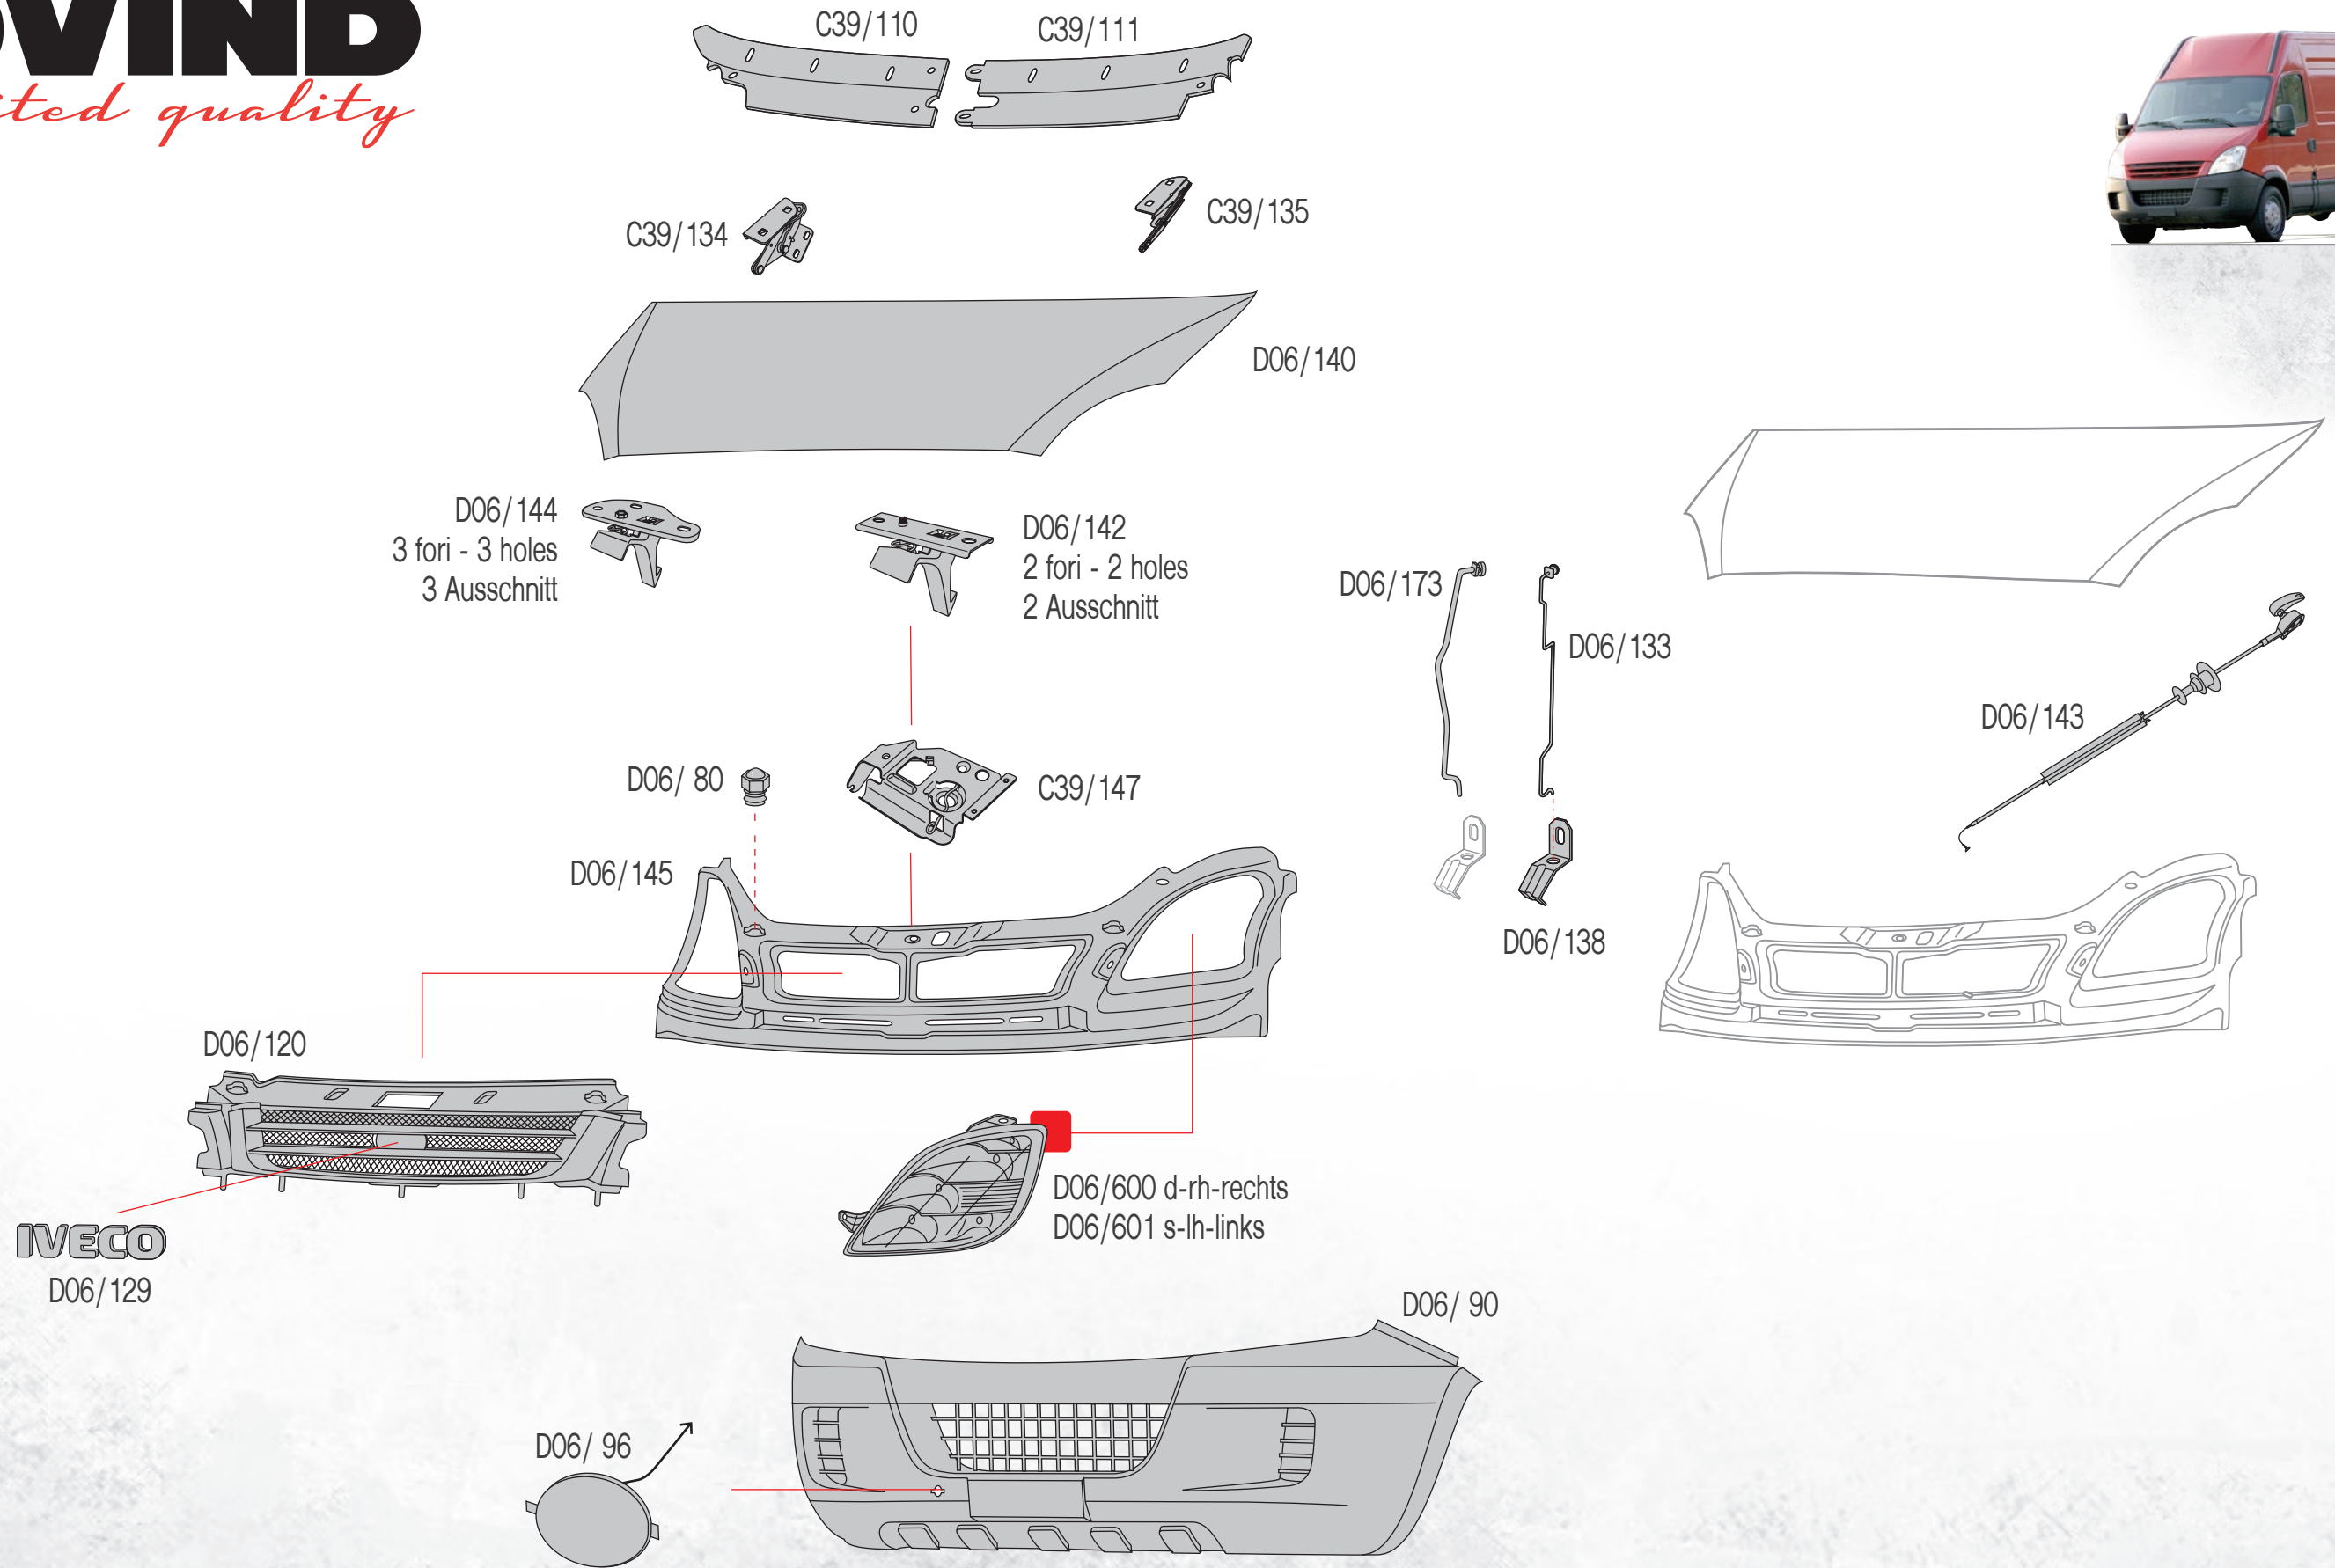

D06/600 d-rh-rechts | D06/601 s-lh-links (2006-2011)

suitable to
IVECO DAILY 2006