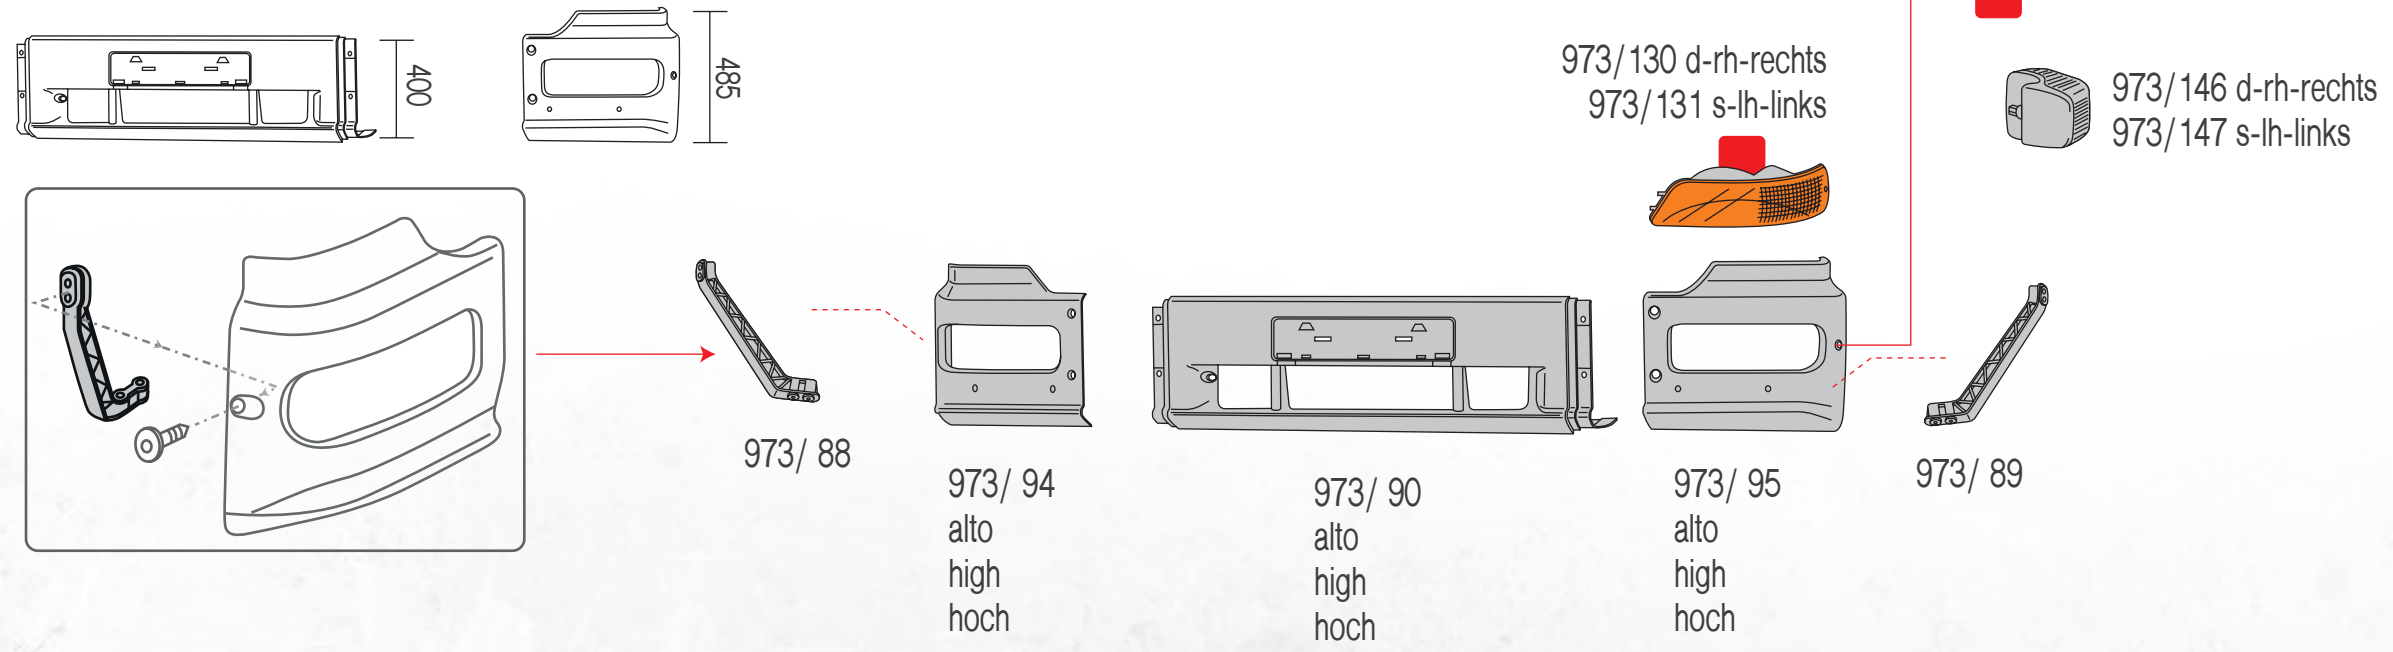

COVIND

unlimited quality

973/600 d-rh-rechts | 973/601 s-lh-links (1997→2003)

973/602 d-rh-rechts | 973/603 s-lh-links (1997→2003)

973/130 d-rh-rechts | 973/131 s-lh-links (1997→2001)

973/134 d-rh-rechts | 973/135 s-lh-links (1997→)

973/146 d-rh-rechts | 973/147 s-lh-links (1997→)

suitable to
MERCEDES-BENZ ATEGO prima serie
first series
erste serie