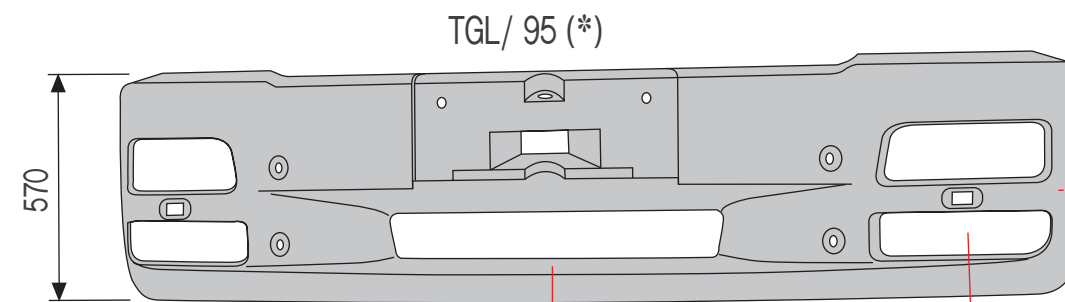

TGL/100 (*) d-rh-rechts
TGL/101 (*) s-lh-links

MLX/700 d-rh-rechts
MLX/701 s-lh-links
XXL/700 d-rh-rechts
XXL/701 s-lh-links

XXL/130 d-rh-rechts
XXL/131 s-lh-links

MLX/700 d-rh-rechts | MLX/701 s-lh-links (1998→)

XXL/700 d-rh-rechts | XXL/701 s-lh-links (1998→)

XXL/130 d-rh-rechts | XXL/131 s-lh-links (1998→)

(*) verniciato - painted - strukturlackiert (°) grezzo - unprocessed - roh

suitable to
MAN TGL 8.180