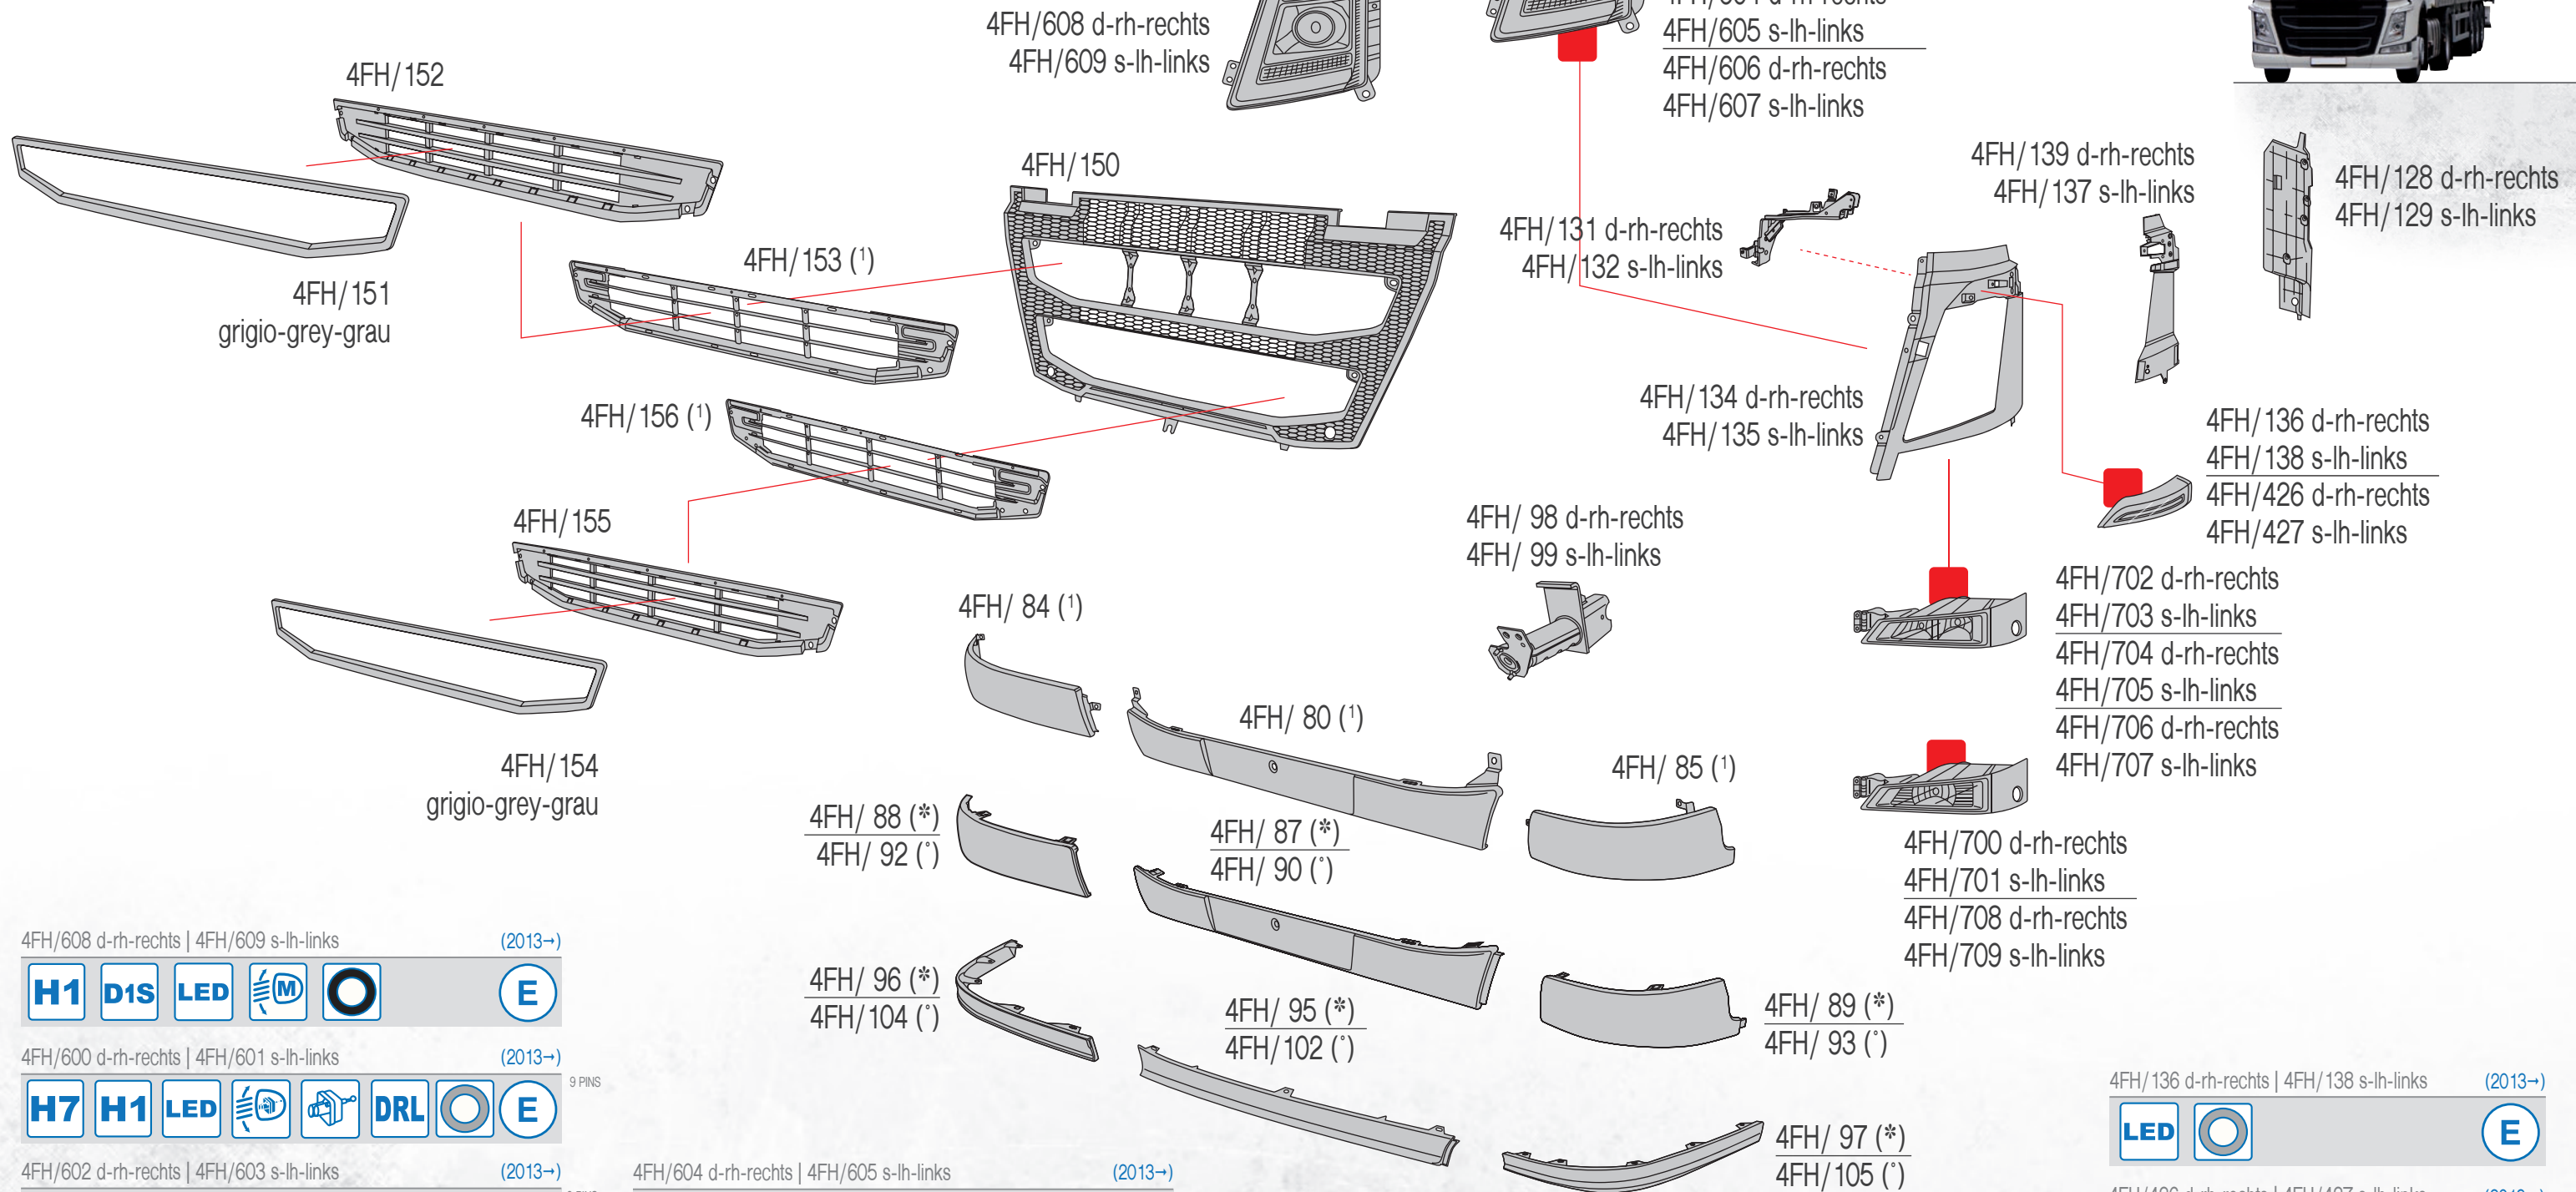

(¹) ferro - iron - Stahl
(*²) plastica, liscio, nero - plastic, smooth, black - Kunststoff, glatt, schwarz
(³) plastica, goffrato, grigio - plastic, textured, grey - Kunststoff, Geprägte, grau

4FH/608 d-rh-rechts | 4FH/609 s-lh-links (2013→)

H1 DIS LED M E

4FH/600 d-rh-rechts | 4FH/601 s-lh-links (2013→)

H7 H1 LED DRL E 9 PINS

4FH/602 d-rh-rechts | 4FH/603 s-lh-links (2013→)

H7 H1 LED DRL E 9 PINS

4FH/700 d-rh-rechts | 4FH/701 s-lh-links (2013→)

H7 E

4FH/702 d-rh-rechts | 4FH/703 s-lh-links (2013→)

H7 H1 E CON LUCE DI PROFONDITÀ WITH HIGH BEAM MIT FERNLICHT

4FH/604 d-rh-rechts | 4FH/605 s-lh-links (2013→)

H7 H1 LED DRL E

4FH/606 d-rh-rechts | 4FH/607 s-lh-links (2013→)

H7 H1 LED DRL E 7 PINS

4FH/706 d-rh-rechts | 4FH/707 s-lh-links (2013→)

H7 H1 E CON CURVA DINAMICA WITH BEND LIGHT MIT KURVENLICHT

4FH/704 d-rh-rechts | 4FH/705 s-lh-links (2013→)

H7 H1 E CON LUCE DI PROFONDITÀ WITH HIGH BEAM MIT FERNLICHT

4FH/708 d-rh-rechts | 4FH/709 s-lh-links (2013→)

H7 E

4FH/136 d-rh-rechts | 4FH/138 s-lh-links (2013→)

LED E

4FH/426 d-rh-rechts | 4FH/427 s-lh-links (2013→)

LED E

suitable to **VOLVO** FH EURO 6