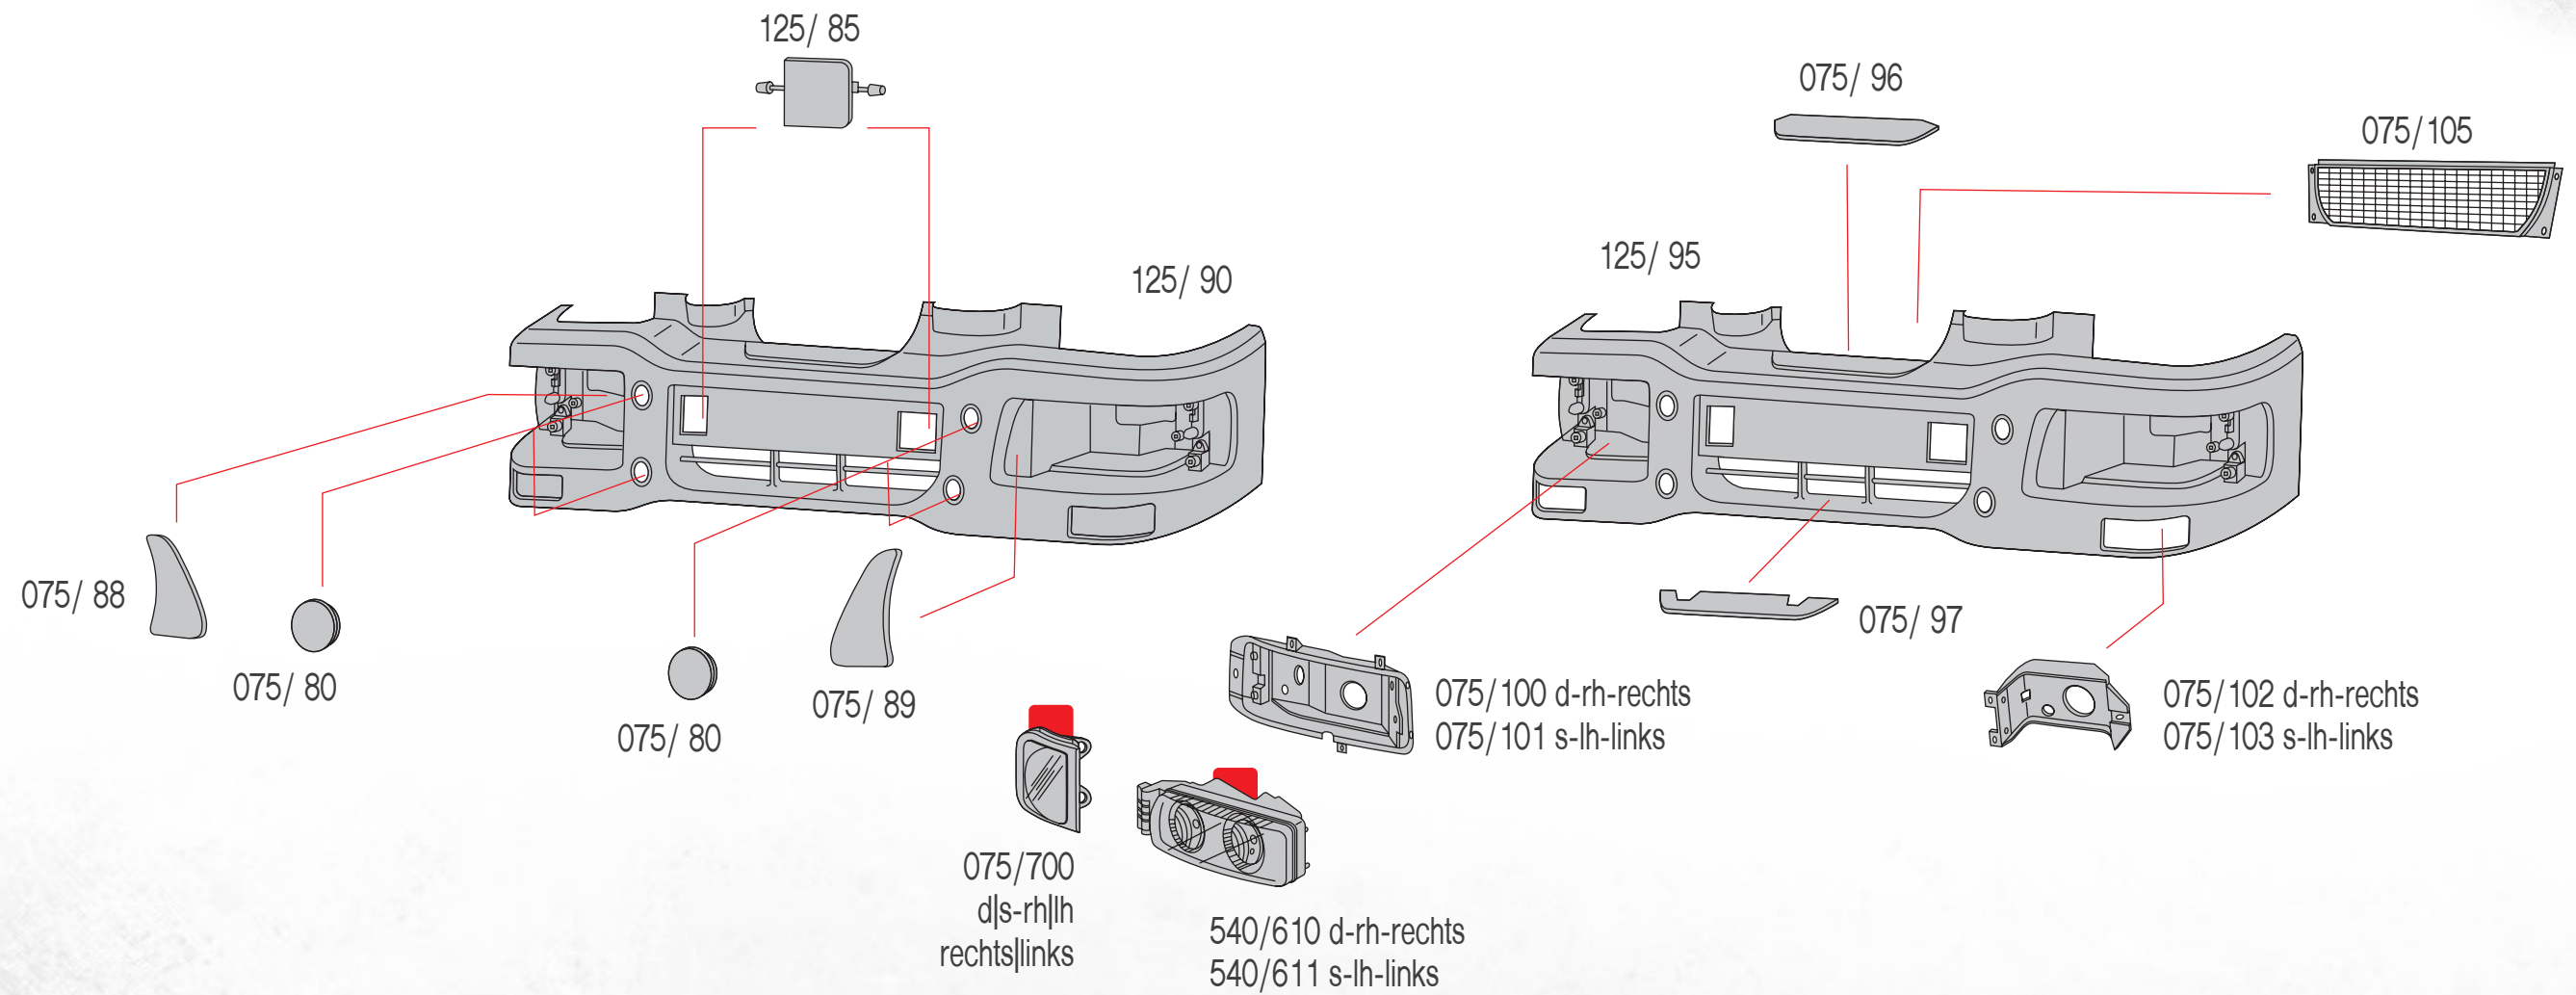

075/700 d|s-rh|lh-rechts|links

540/610 d-rh-rechts | 540/611 s-lh-links

suitable to

IVECO 125.TECTOR RESTYLING