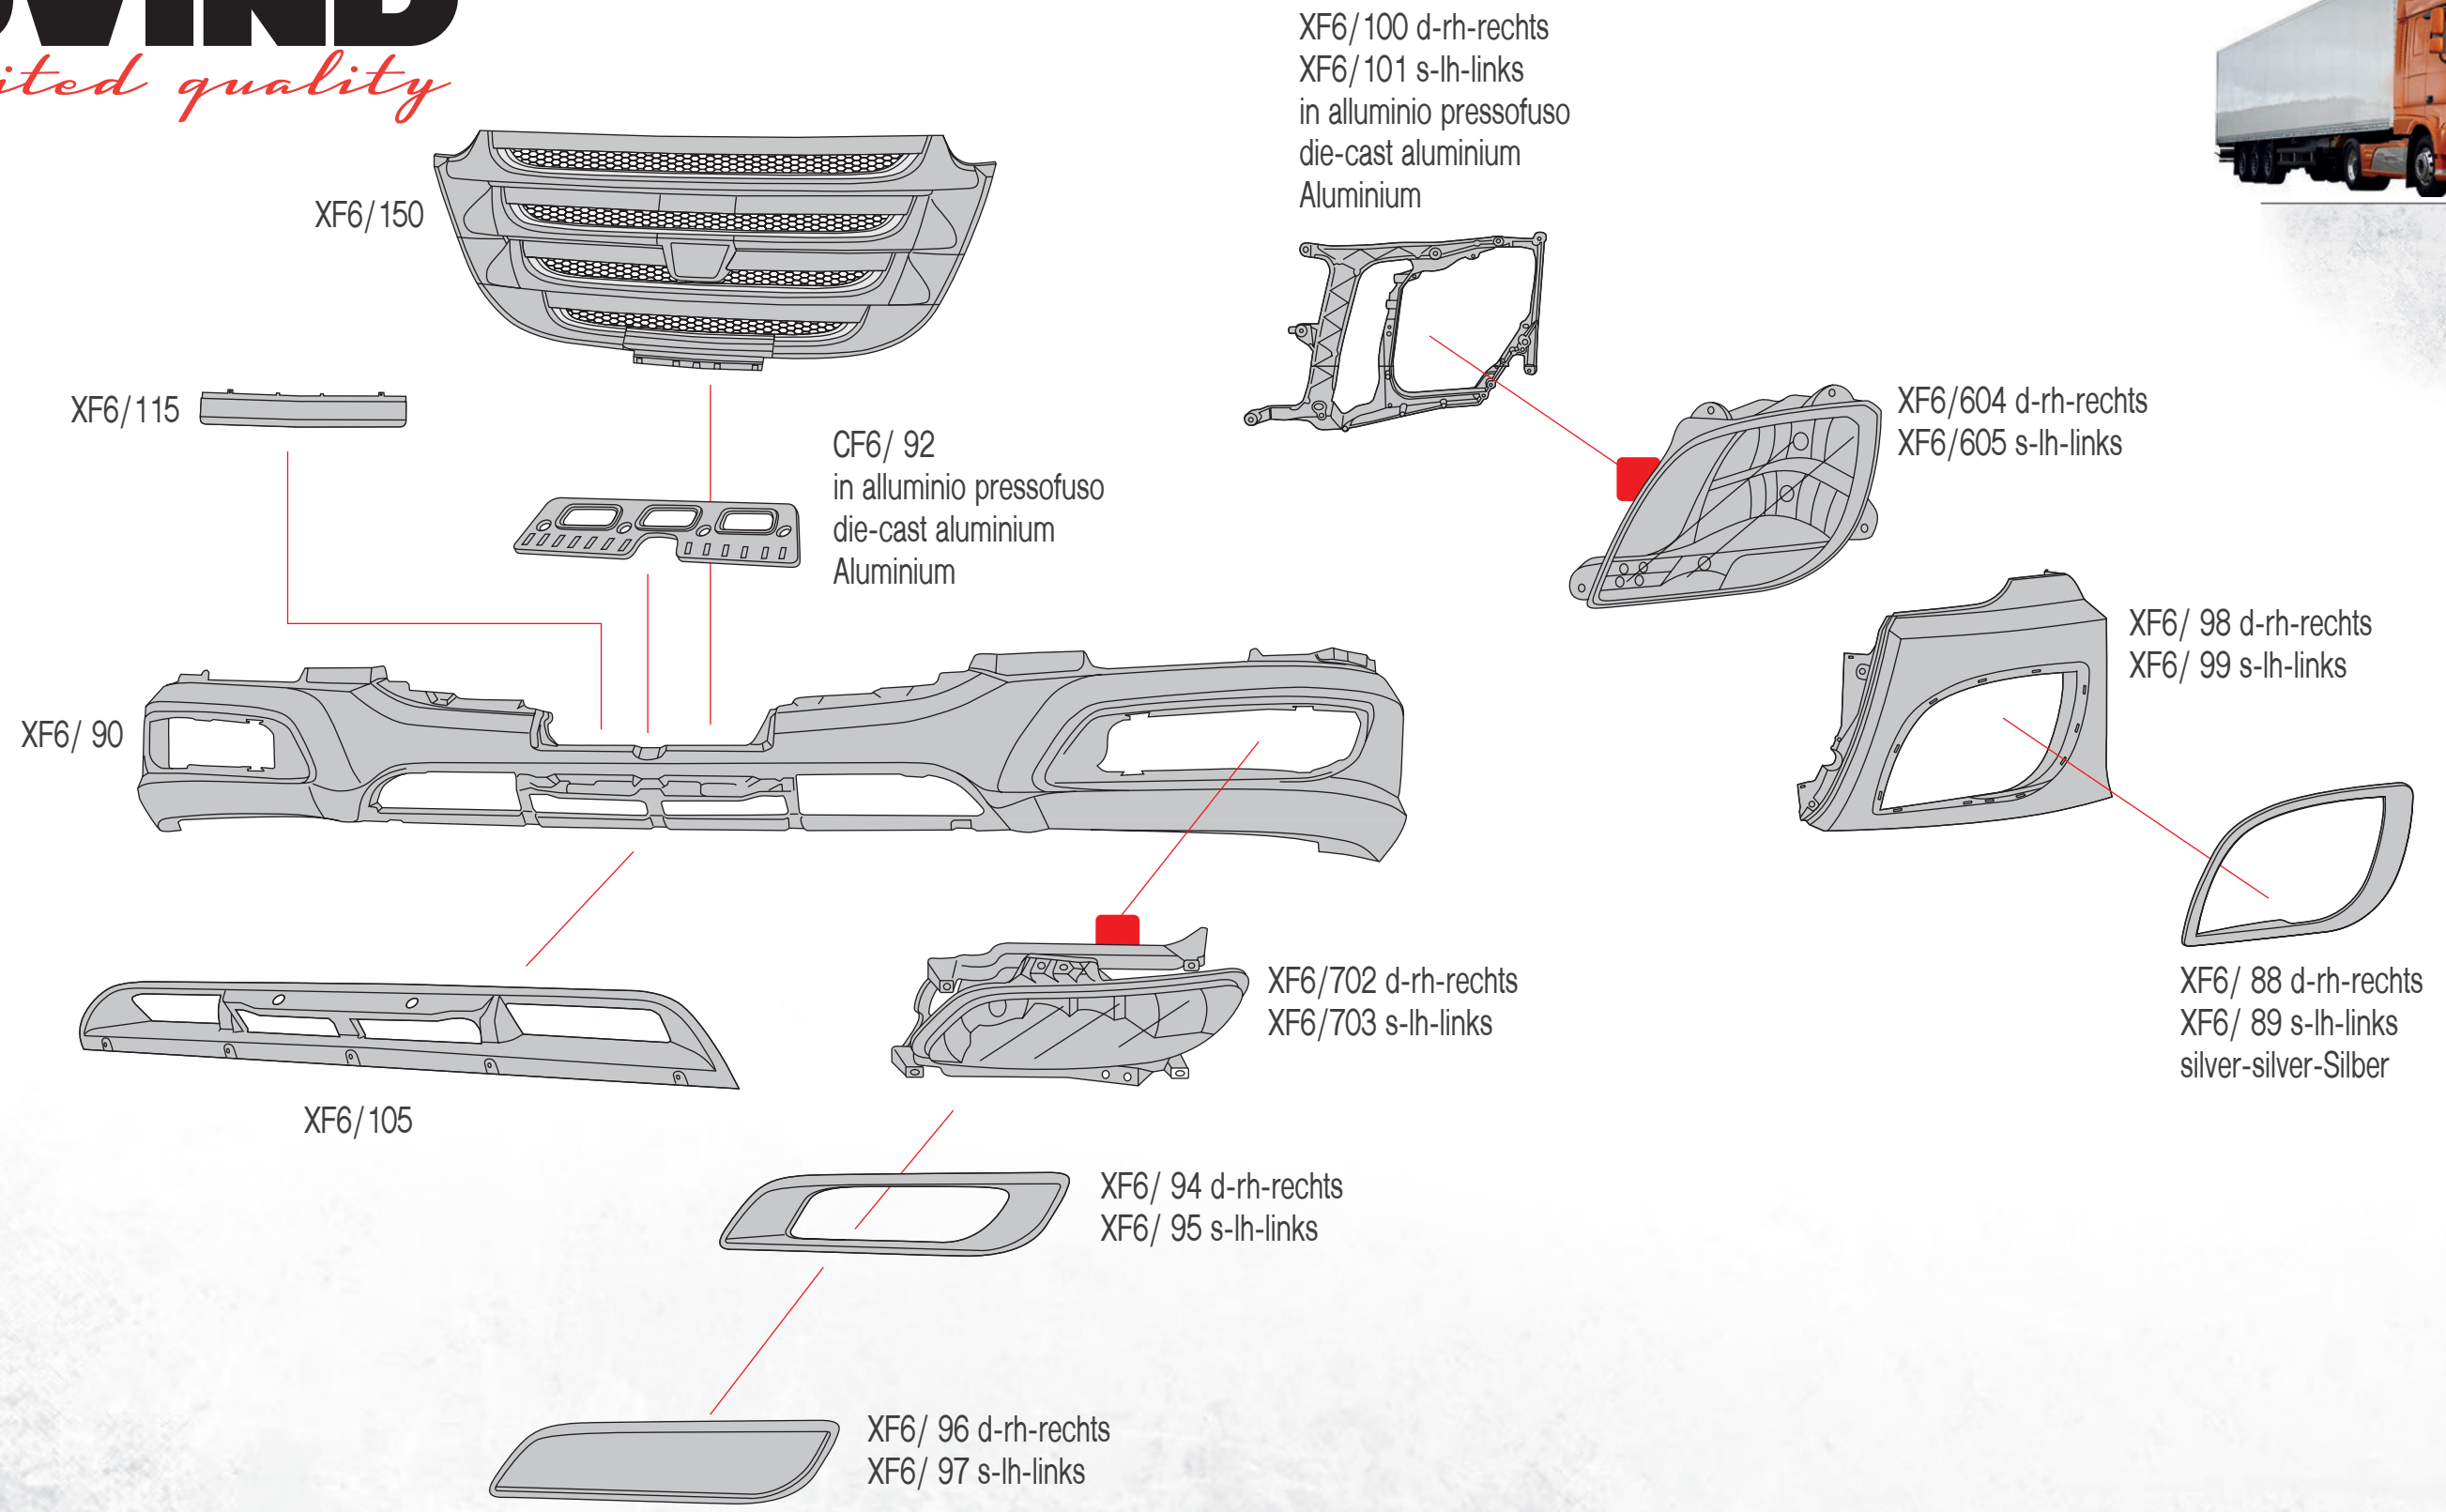

COVIND

unlimited quality

XF6/604 d-rh-rechts | XF6/605 s-lh-links

(2013→)

XF6/702 d-rh-rechts | XF6/703 s-lh-links

(2013→)

suitable to

DAF XF106 EURO 6