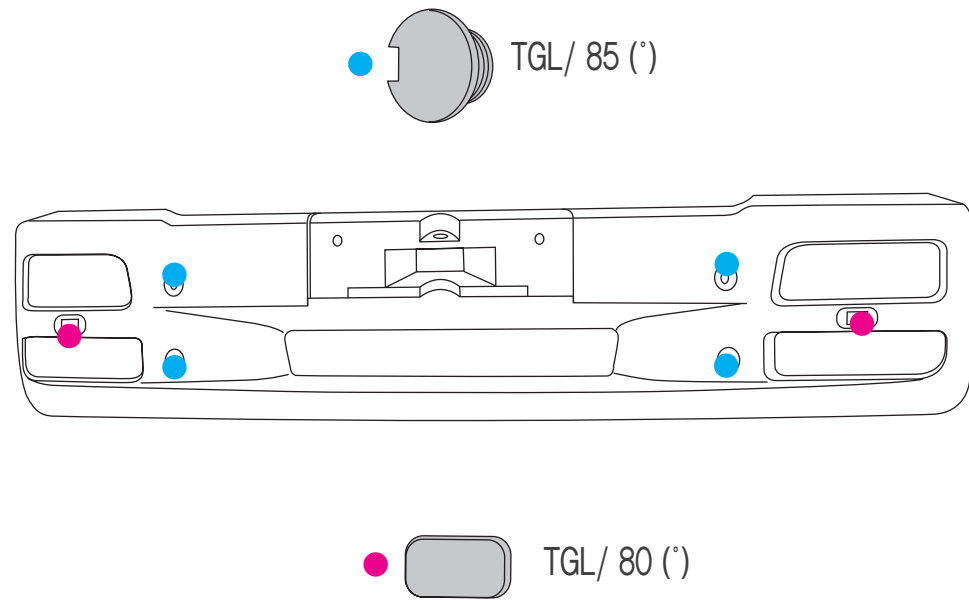

TGL/ 98 (*) d-rh-rechts
TGL/ 99 (*) s-lh-links