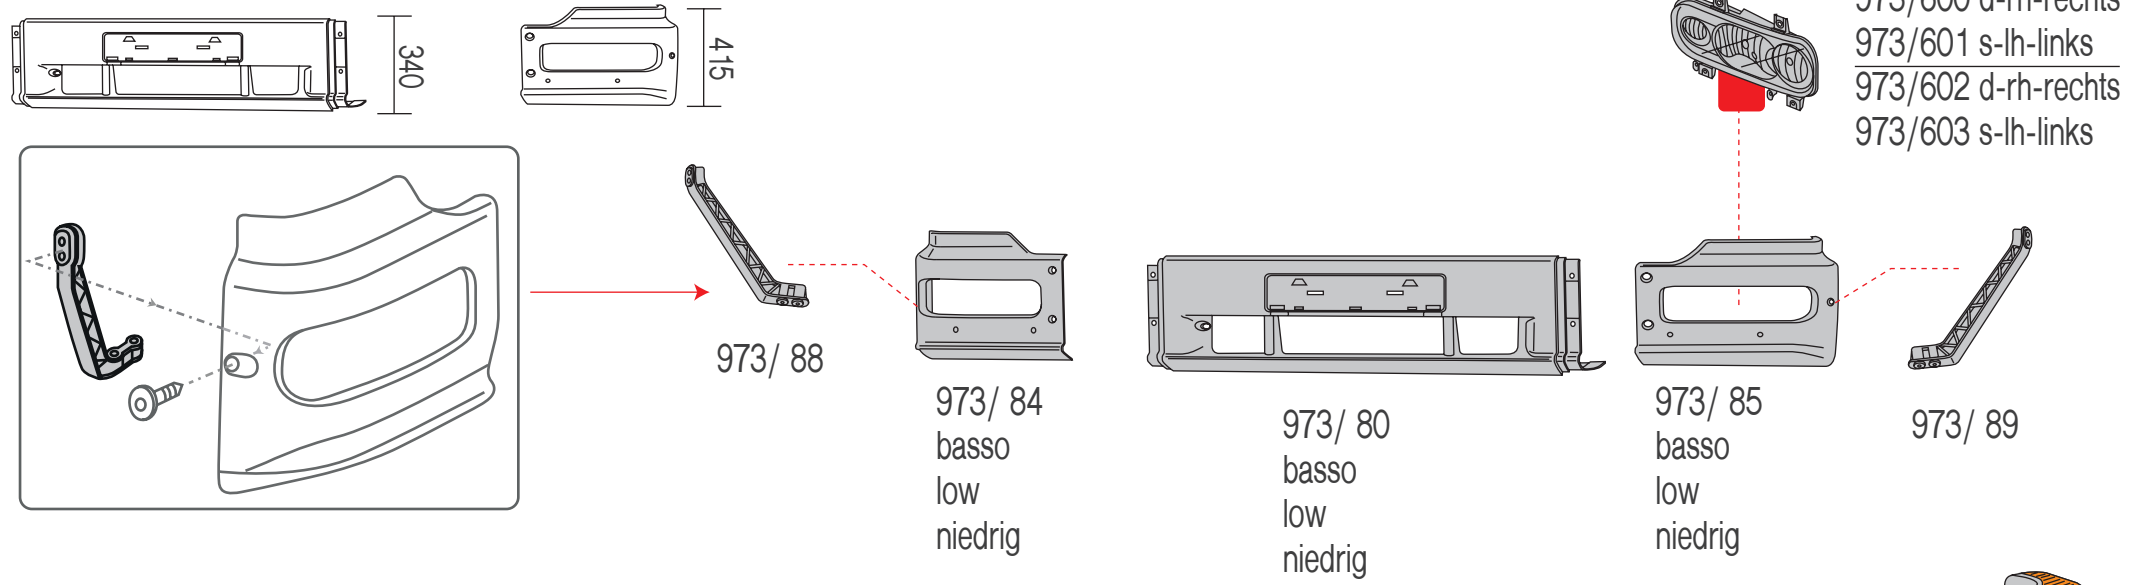

COVIND

unlimited quality

973/600 d-rh-rechts | 973/601 s-lh-links (1997→2003)

973/602 d-rh-rechts | 973/603 s-lh-links (1997→2003)

973/130 d-rh-rechts | 973/131 s-lh-links (1997→2001)

973/134 d-rh-rechts | 973/135 s-lh-links (1997→)

973/146 d-rh-rechts | 973/147 s-lh-links (1997→)

suitable to
MERCEDES-BENZ ATEGO prima serie
first series
erste serie