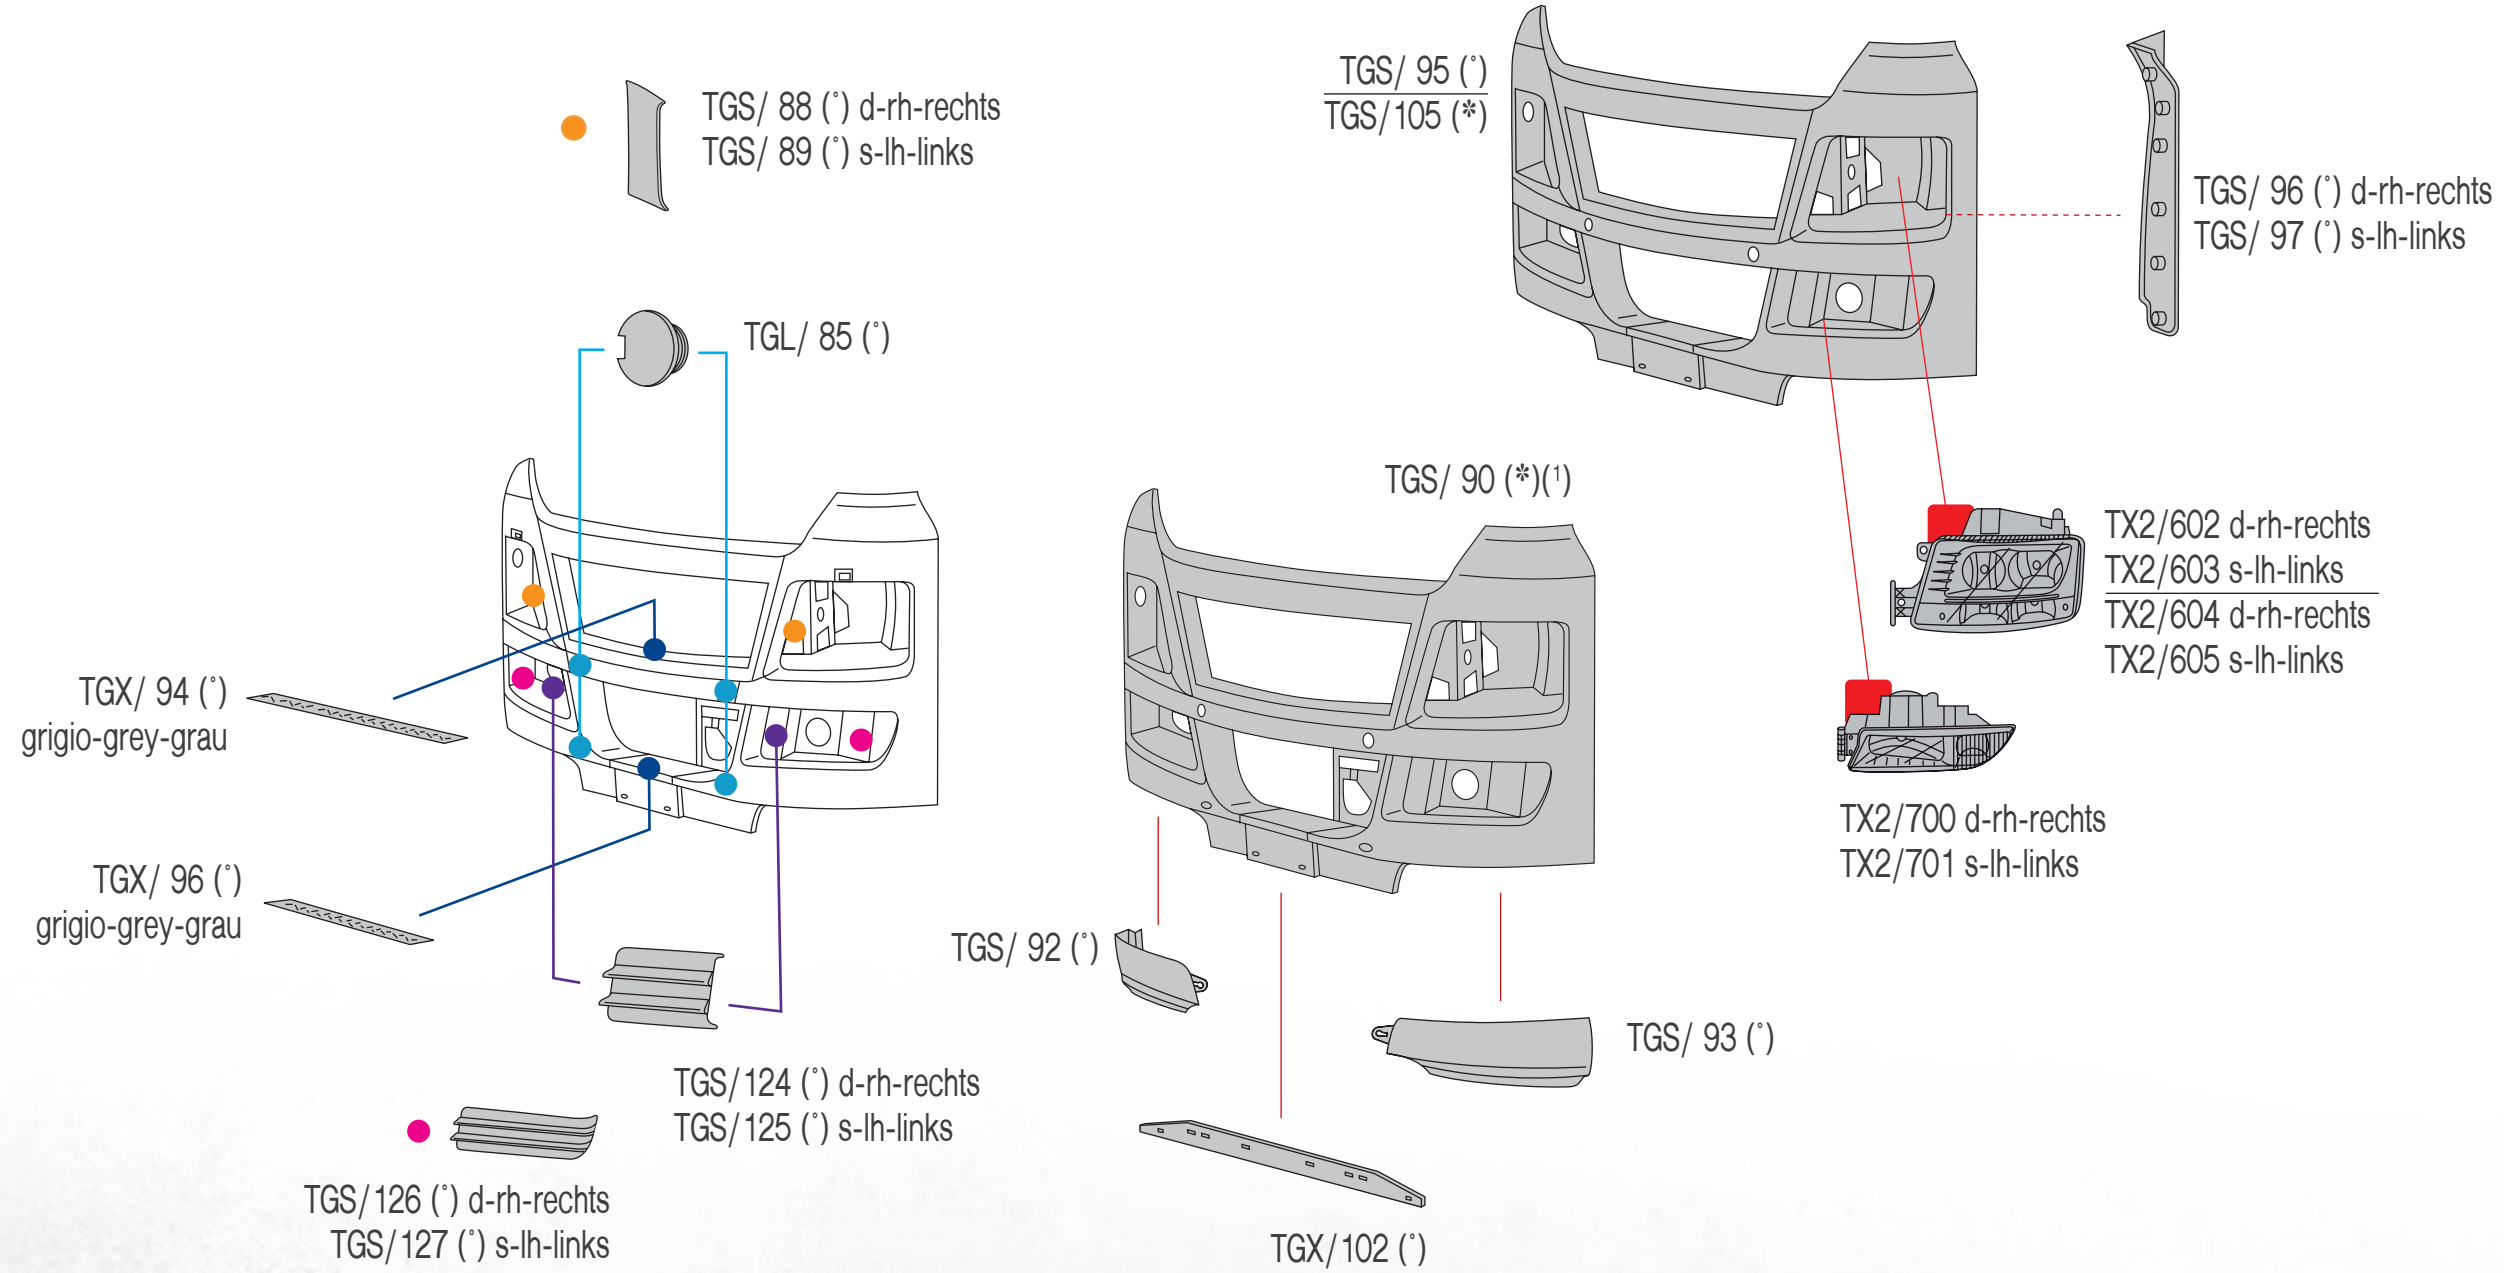

TX2/700 d-rh-rechts | TX2/701 s-lh-links (2008→)

H4 **H3** **E**

TX2/602 d-rh-rechts | TX2/603 s-lh-links TGS Euro 6

H7 **H7** **LED** **E** CON LUCI DI PARCHEGGIO A LED WITH LED PARKING MIT PARKLICHT (LED)

TX2/604 d-rh-rechts | TX2/605 s-lh-links TGS Euro 6

H7 **H7** **H21** **LED** **DRL** **E** CON LUCI DI PARCHEGGIO A LED WITH LED PARKING MIT PARKLICHT (LED)

(*) verniciato - painted - strukturlackiert

(°) grezzo - unprocessed - roh

(1) predisposto per Active Cruise Control - Active Cruise Control suitable mit Aufnahme Abstandsregelung

suitable to
MAN TGS