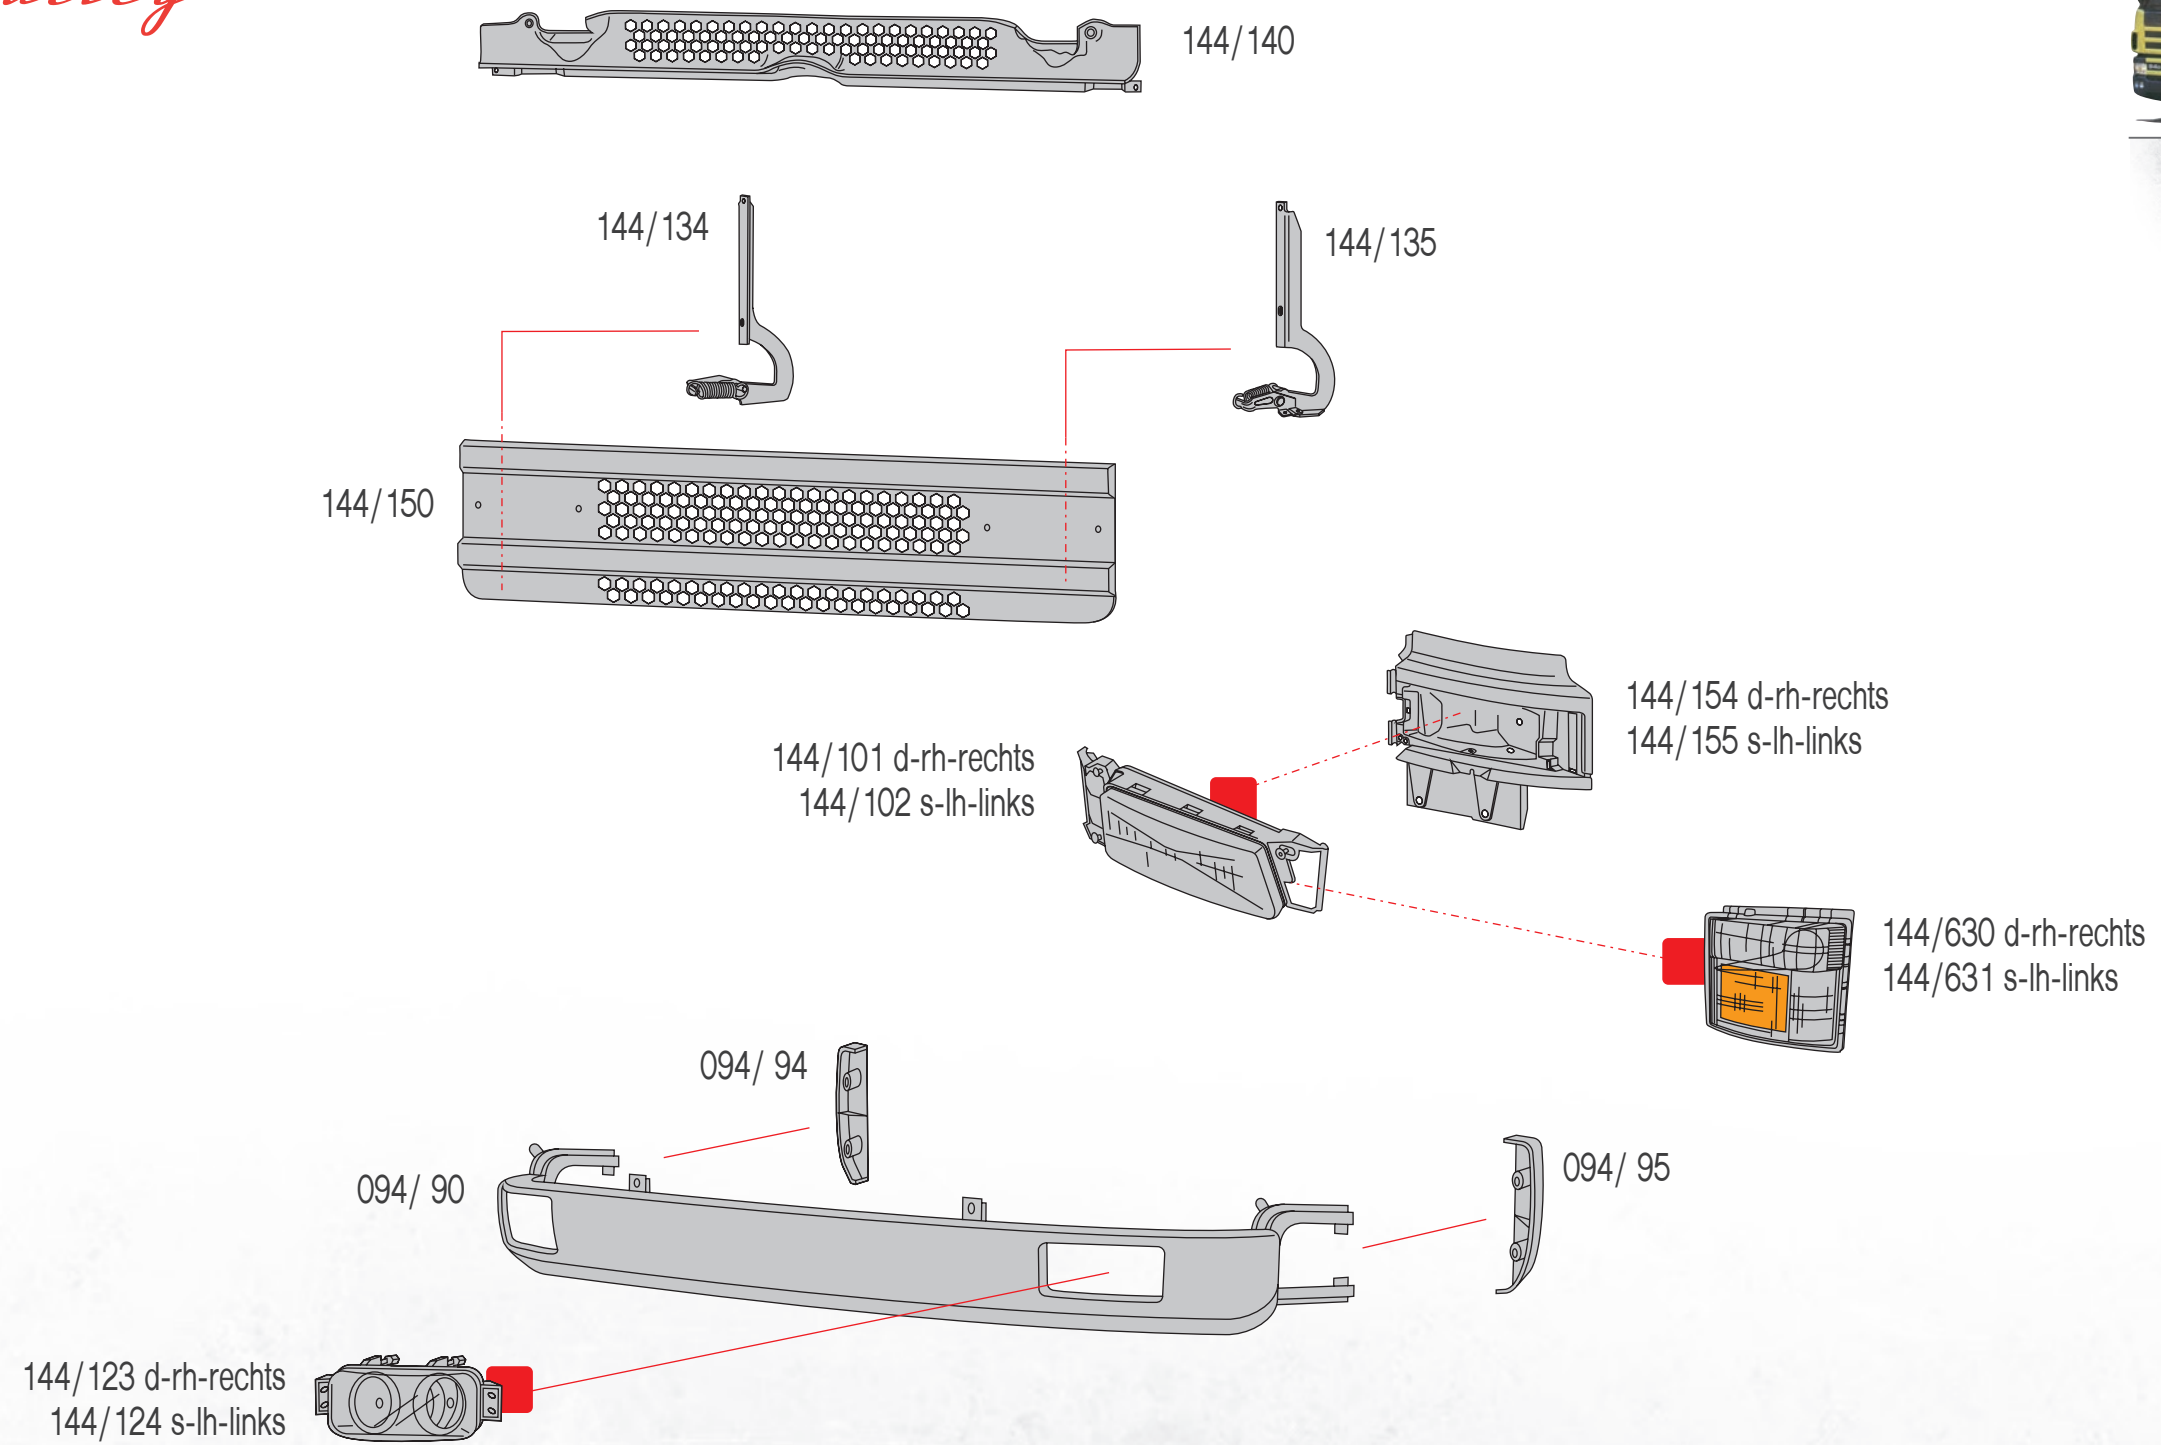

144/123 d-rh-rechts | 144/124 s-lh-links

144/630 d-rh-rechts | 144/631 s-lh-links

(→2004)

144/101 d-rh-rechts | 144/102 s-lh-links

(→2004)

suitable to
SCANIA 94 CP