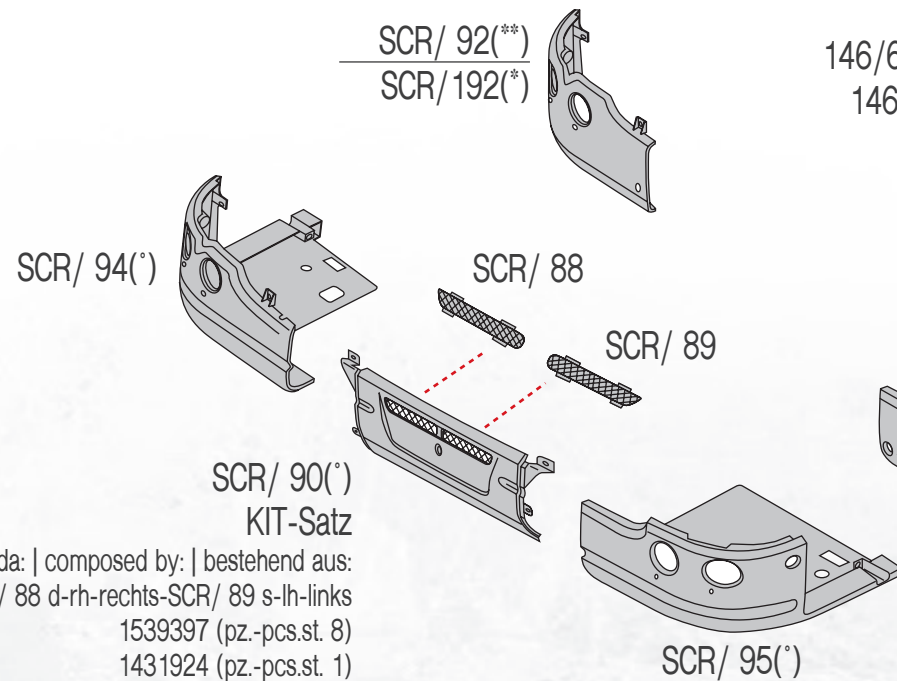

COVIND

unlimited quality

SCR/153
KIT-Satz
composto da: | composed by: | bestehend aus:
SCR/150 + SCR/151 + SCR/152

SCR/ 90(*)
KIT-Satz
composto da: | composed by: | bestehend aus:
SCR/ 88 d-rh-rechts-SCR/ 89 s-lh-links
1539397 (pz.-pcs.st. 8)
1431924 (pz.-pcs.st. 1)