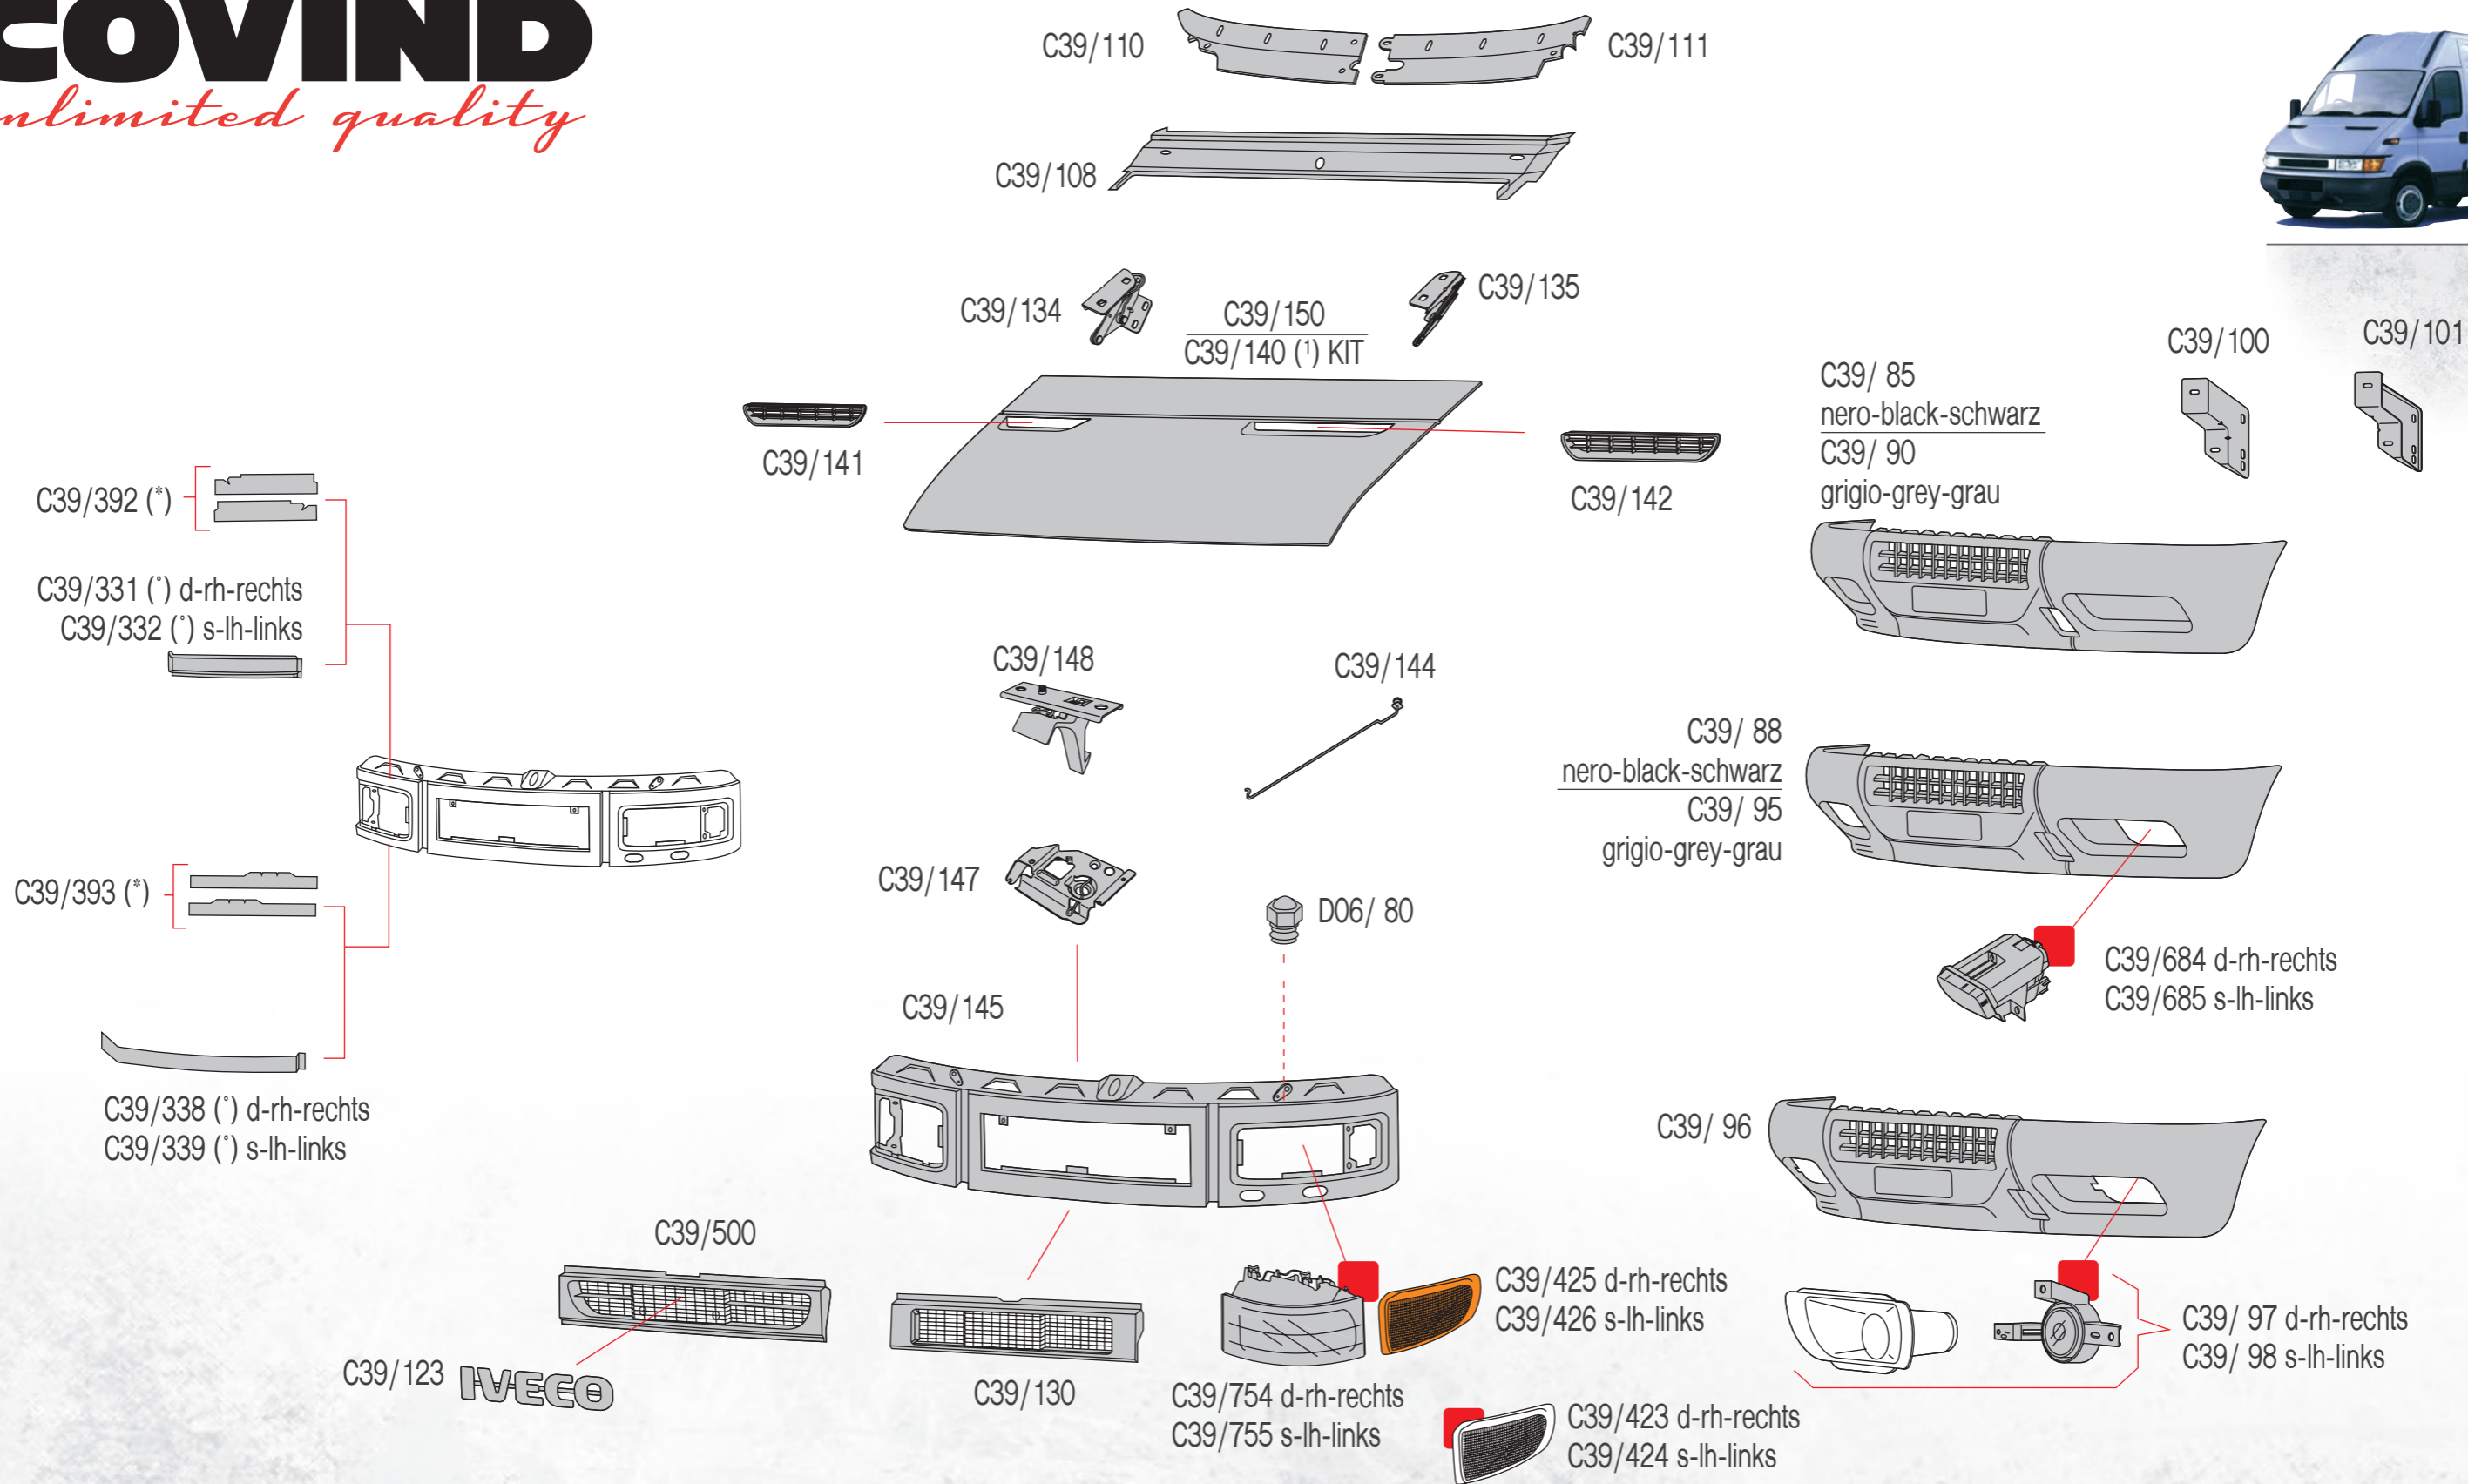

C39/754 d-rh-rechts | C39/755 s-lh-links

(2000-2006)

C39/423 d-rh-rechts | C39/424 s-lh-links

(2004-2006)

C39/425 d-rh-rechts | C39/426 s-lh-links

(2000-2004)

C39/684 d-rh-rechts | C39/685 s-lh-links

(2000-2006)

C39/97 d-rh-rechts | C39/98 s-lh-links

(2000-2006)

(1) C39/150 + C39/134-C39/135

(*) adesivo - adhesive - selbstklebend
(*) adesivo rigido - rigid adhesive - selbstklebend

suitable to
IVECO DAILY S-2000