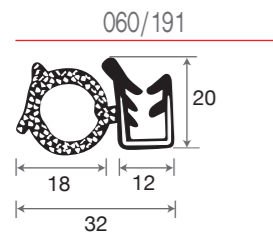

COVIND

unlimited quality