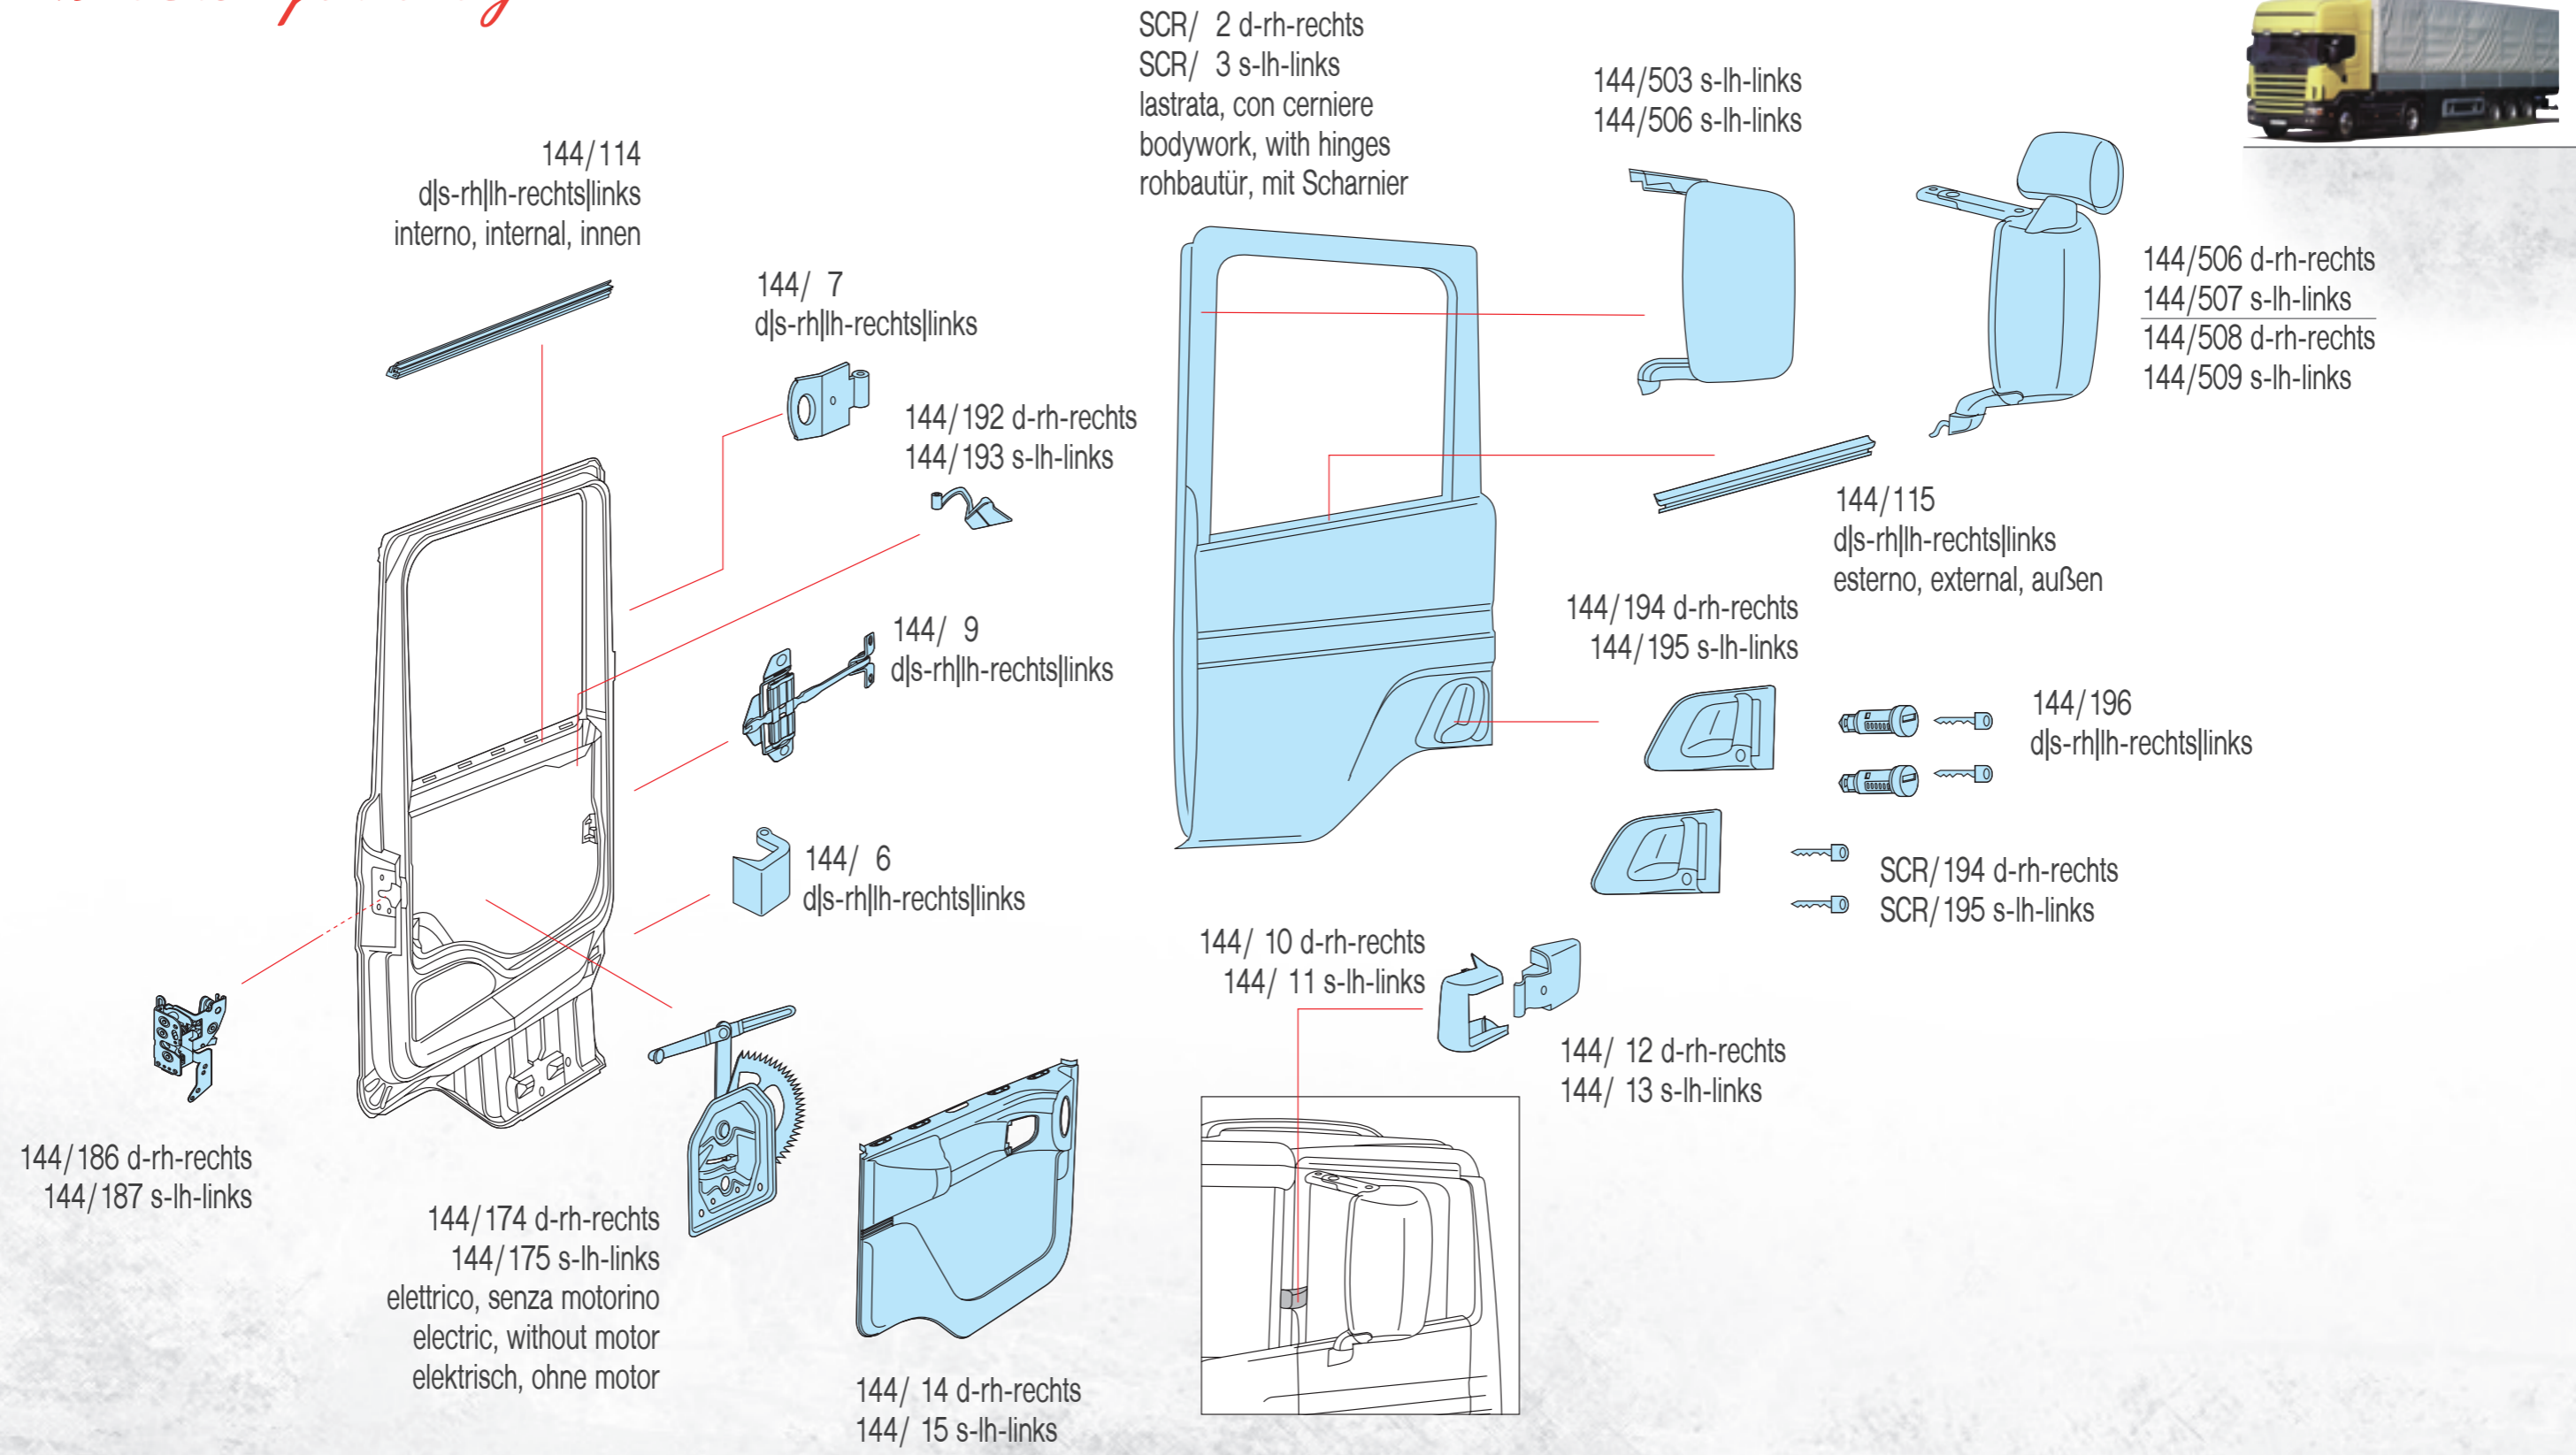

suitable to
SCANIA 144 CR