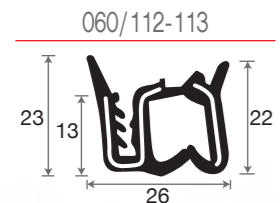

COVIND

unlimited quality