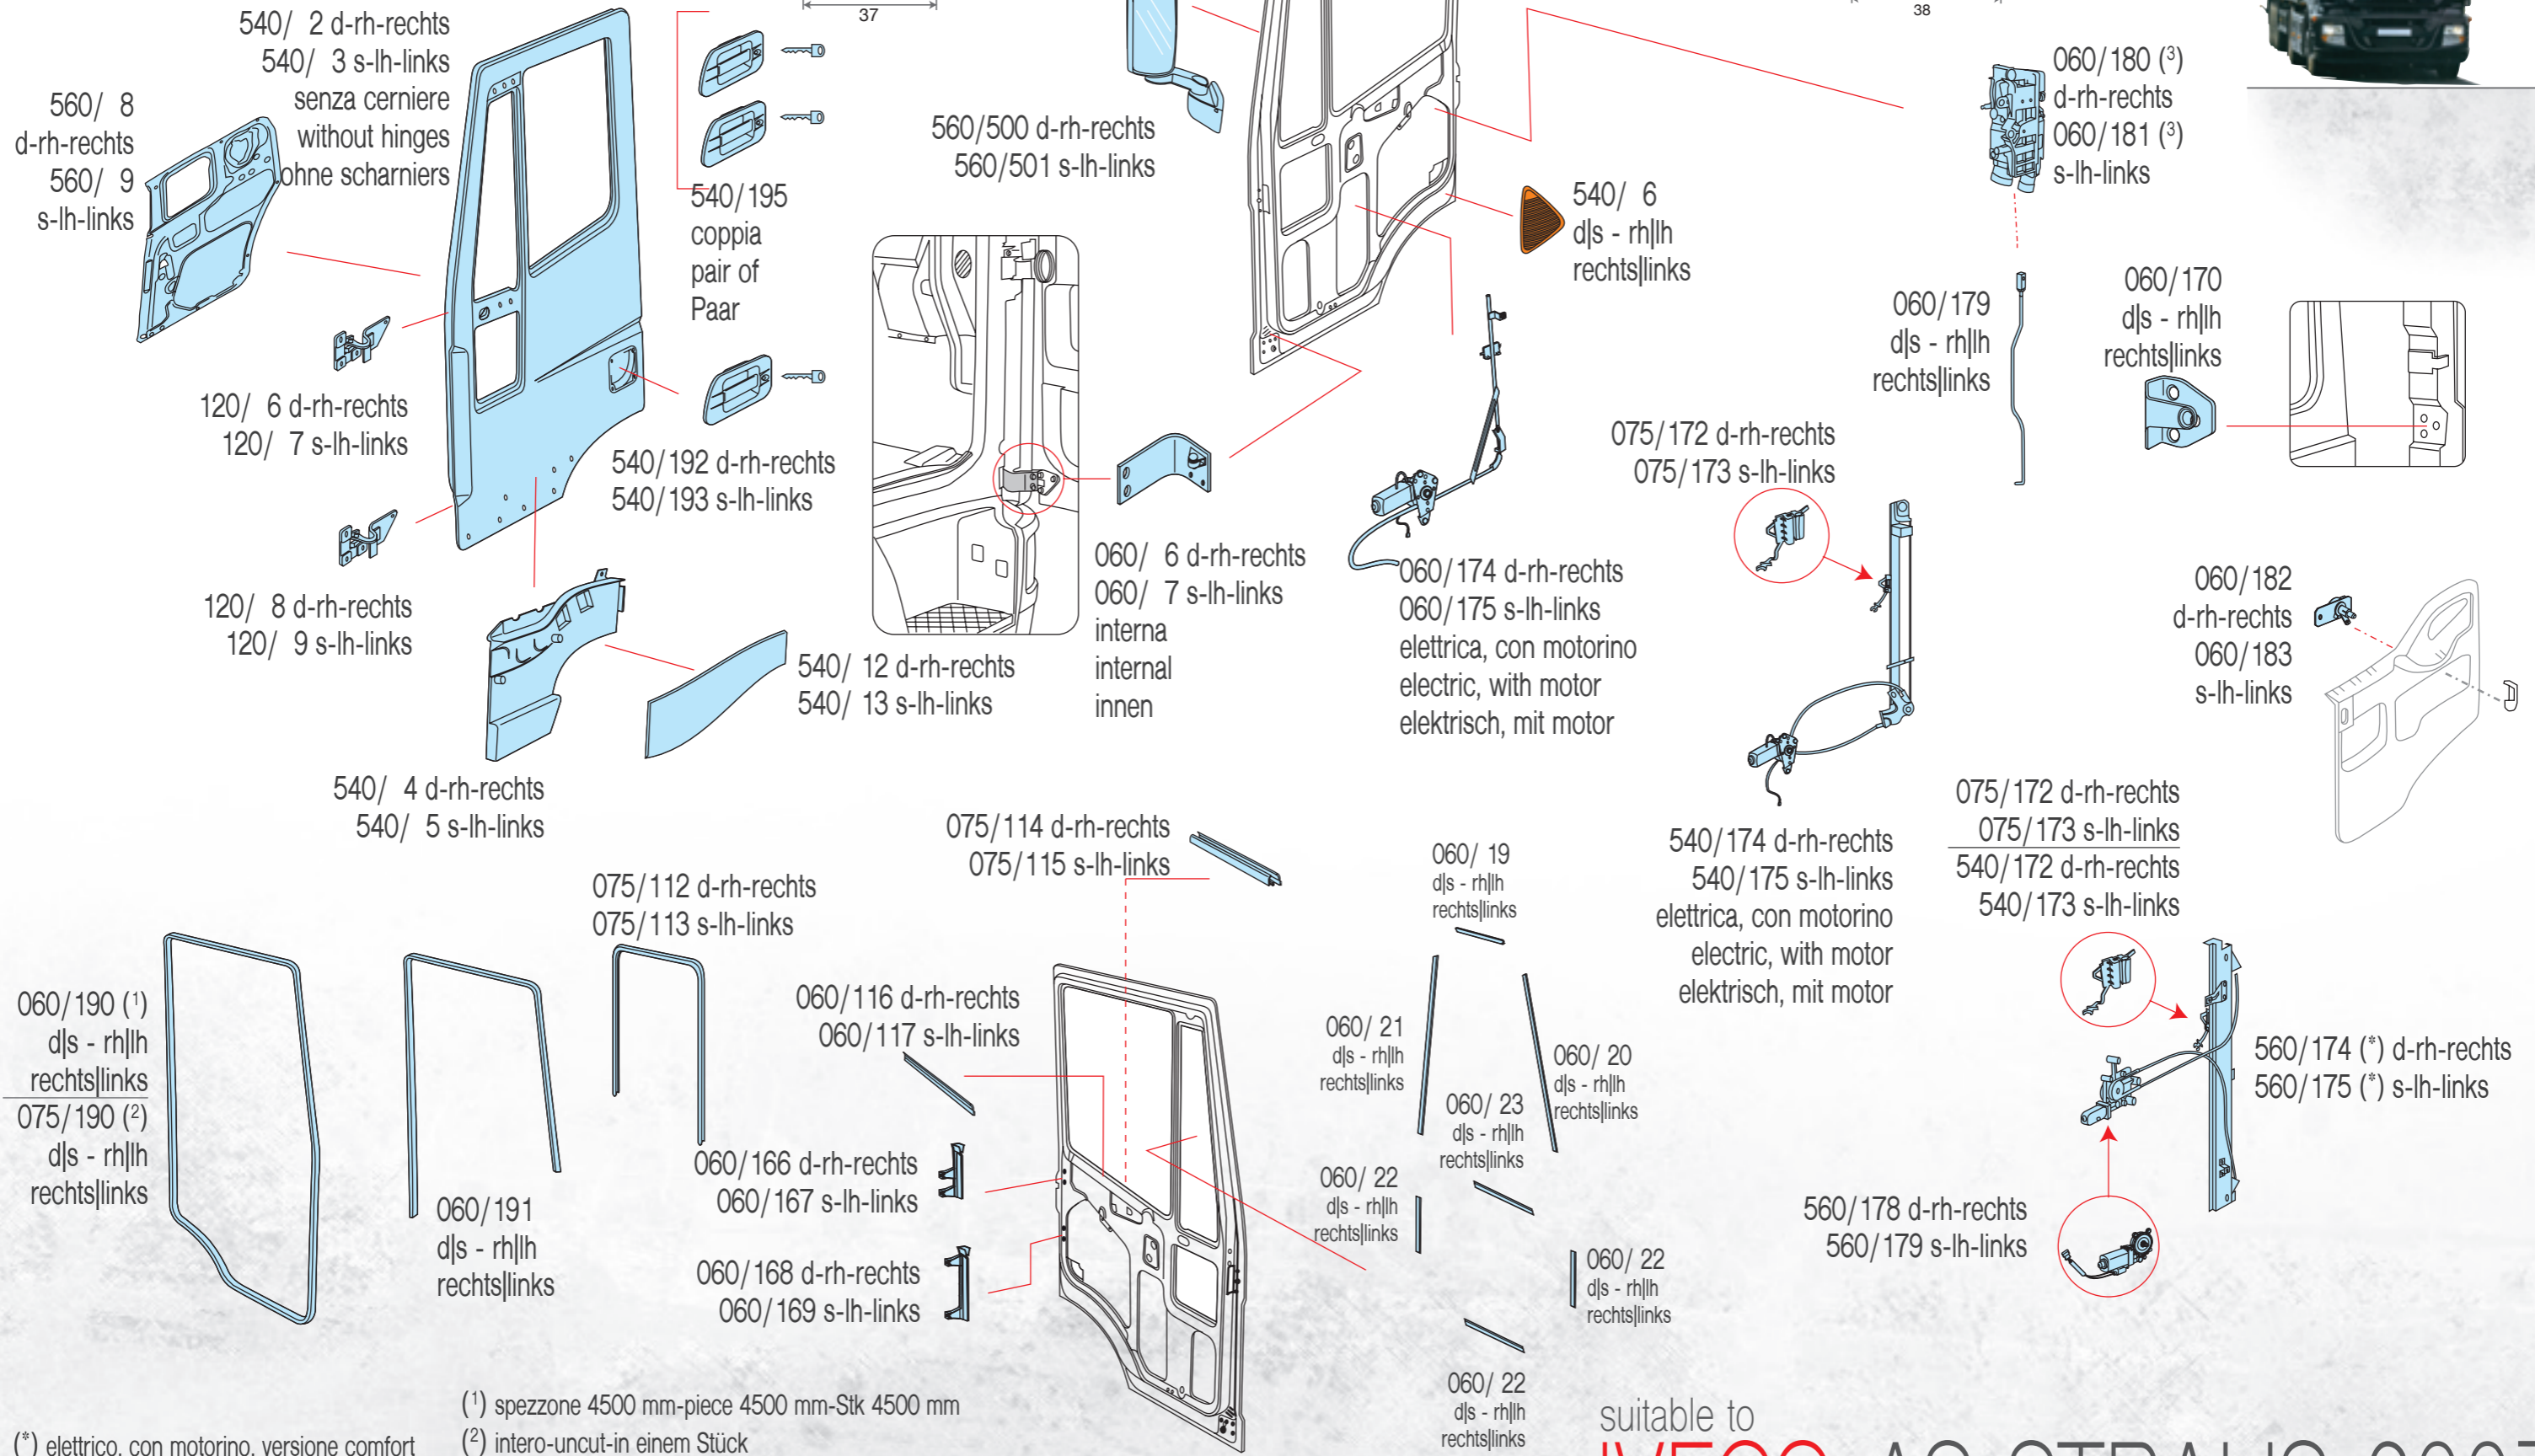

COVIND

unlimited quality

(1) spezzone 4500 mm-piece 4500 mm-Stk 4500 mm
(2) intero-uncut-in einem Stück
(3) elettrica, centralizzata-electric, central locking
elektrisch, Zentralverriegelung

suitable to
IVECO AS STRALIS 2007