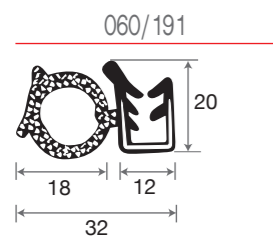

COVIND

unlimited quality