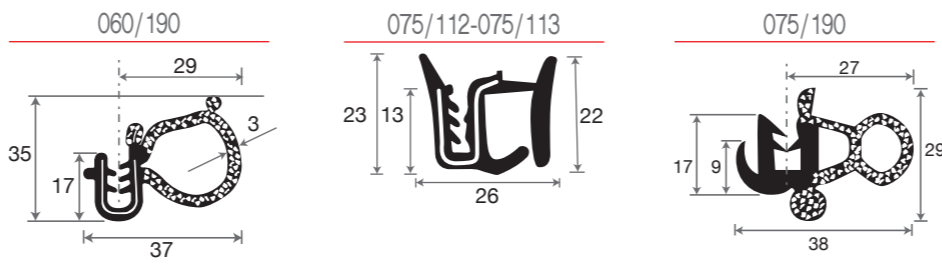

COVIND

unlimited quality

060/ 2 d-rh-rechts
060/ 3 s-lh-links
senza cerniere
without hinges
ohne scharniers

560/ 8 d-rh-rechts
560/ 9 s-lh-links

540/195
coppia
pair of
Paar

560/502 d-rh-rechts
560/503 s-lh-links

075/112 d-rh-rechts
075/113 s-lh-links

060/184
d-rh-rechts
060/185
s-lh-links

060/191
d|s - rh|lh
rechts|links

135/180 d-rh-rechts
135/181 s-lh-links
elettrica, electric, elektrisch

060/180 (*)
d-rh-rechts
060/181 (*)
s-lh-links

060/182 d-rh-rechts
060/183 s-lh-links

120/ 6 d-rh-rechts
120/ 7 s-lh-links

540/192 d-rh-rechts
540/193 s-lh-links

075/114 d-rh-rechts
075/115 s-lh-links

540/ 6
d|s - rh|lh
rechts|links

060/192 d-rh-rechts
060/193 s-lh-links

060/179
d|s - rh|lh
rechts|links

560/174 (*)
d-rh-rechts
560/175 (*)
s-lh-links

120/ 8 d-rh-rechts
120/ 9 s-lh-links

060/116 d-rh-rechts
060/117 s-lh-links

060/166 d-rh-rechts
060/167 s-lh-links

060/168 d-rh-rechts
060/169 s-lh-links

060/ 19
d|s - rh|lh
rechts|links

060/ 21
d|s - rh|lh
rechts|links

060/ 20
d|s - rh|lh
rechts|links

060/ 22
d|s - rh|lh
rechts|links

060/ 22
d|s - rh|lh
rechts|links

060/174 d-rh-rechts
060/175 s-lh-links
elettrica, con motorino
electric, with motor
elektrisch, mit motor

075/172 d-rh-rechts
075/173 s-lh-links
540/172 d-rh-rechts
540/173 s-lh-links

075/172 d-rh-rechts
075/173 s-lh-links

540/174 d-rh-rechts
540/175 s-lh-links
elettrica, con motorino
electric, with motor
elektrisch, mit motor

560/178 d-rh-rechts
560/179 s-lh-links

060/190 (1)
d|s - rh|lh - rechts|links
075/190 (2)
d|s - rh|lh - rechts|links

(*) elettrico, con motorino, versione comfort-elettrico, with motor, comfort version
elektrisch, mit motor, Komfort Version
(1) elettrica, centralizzata
electric, central locking-elektrisch, Zentralverriegelung

(1) spezzone 4500 mm-piece 4500 mm-Stk 4500 mm
(2) intero-uncut-in einem Stück

suitable to
IVECO AD-AT STRALIS 2007