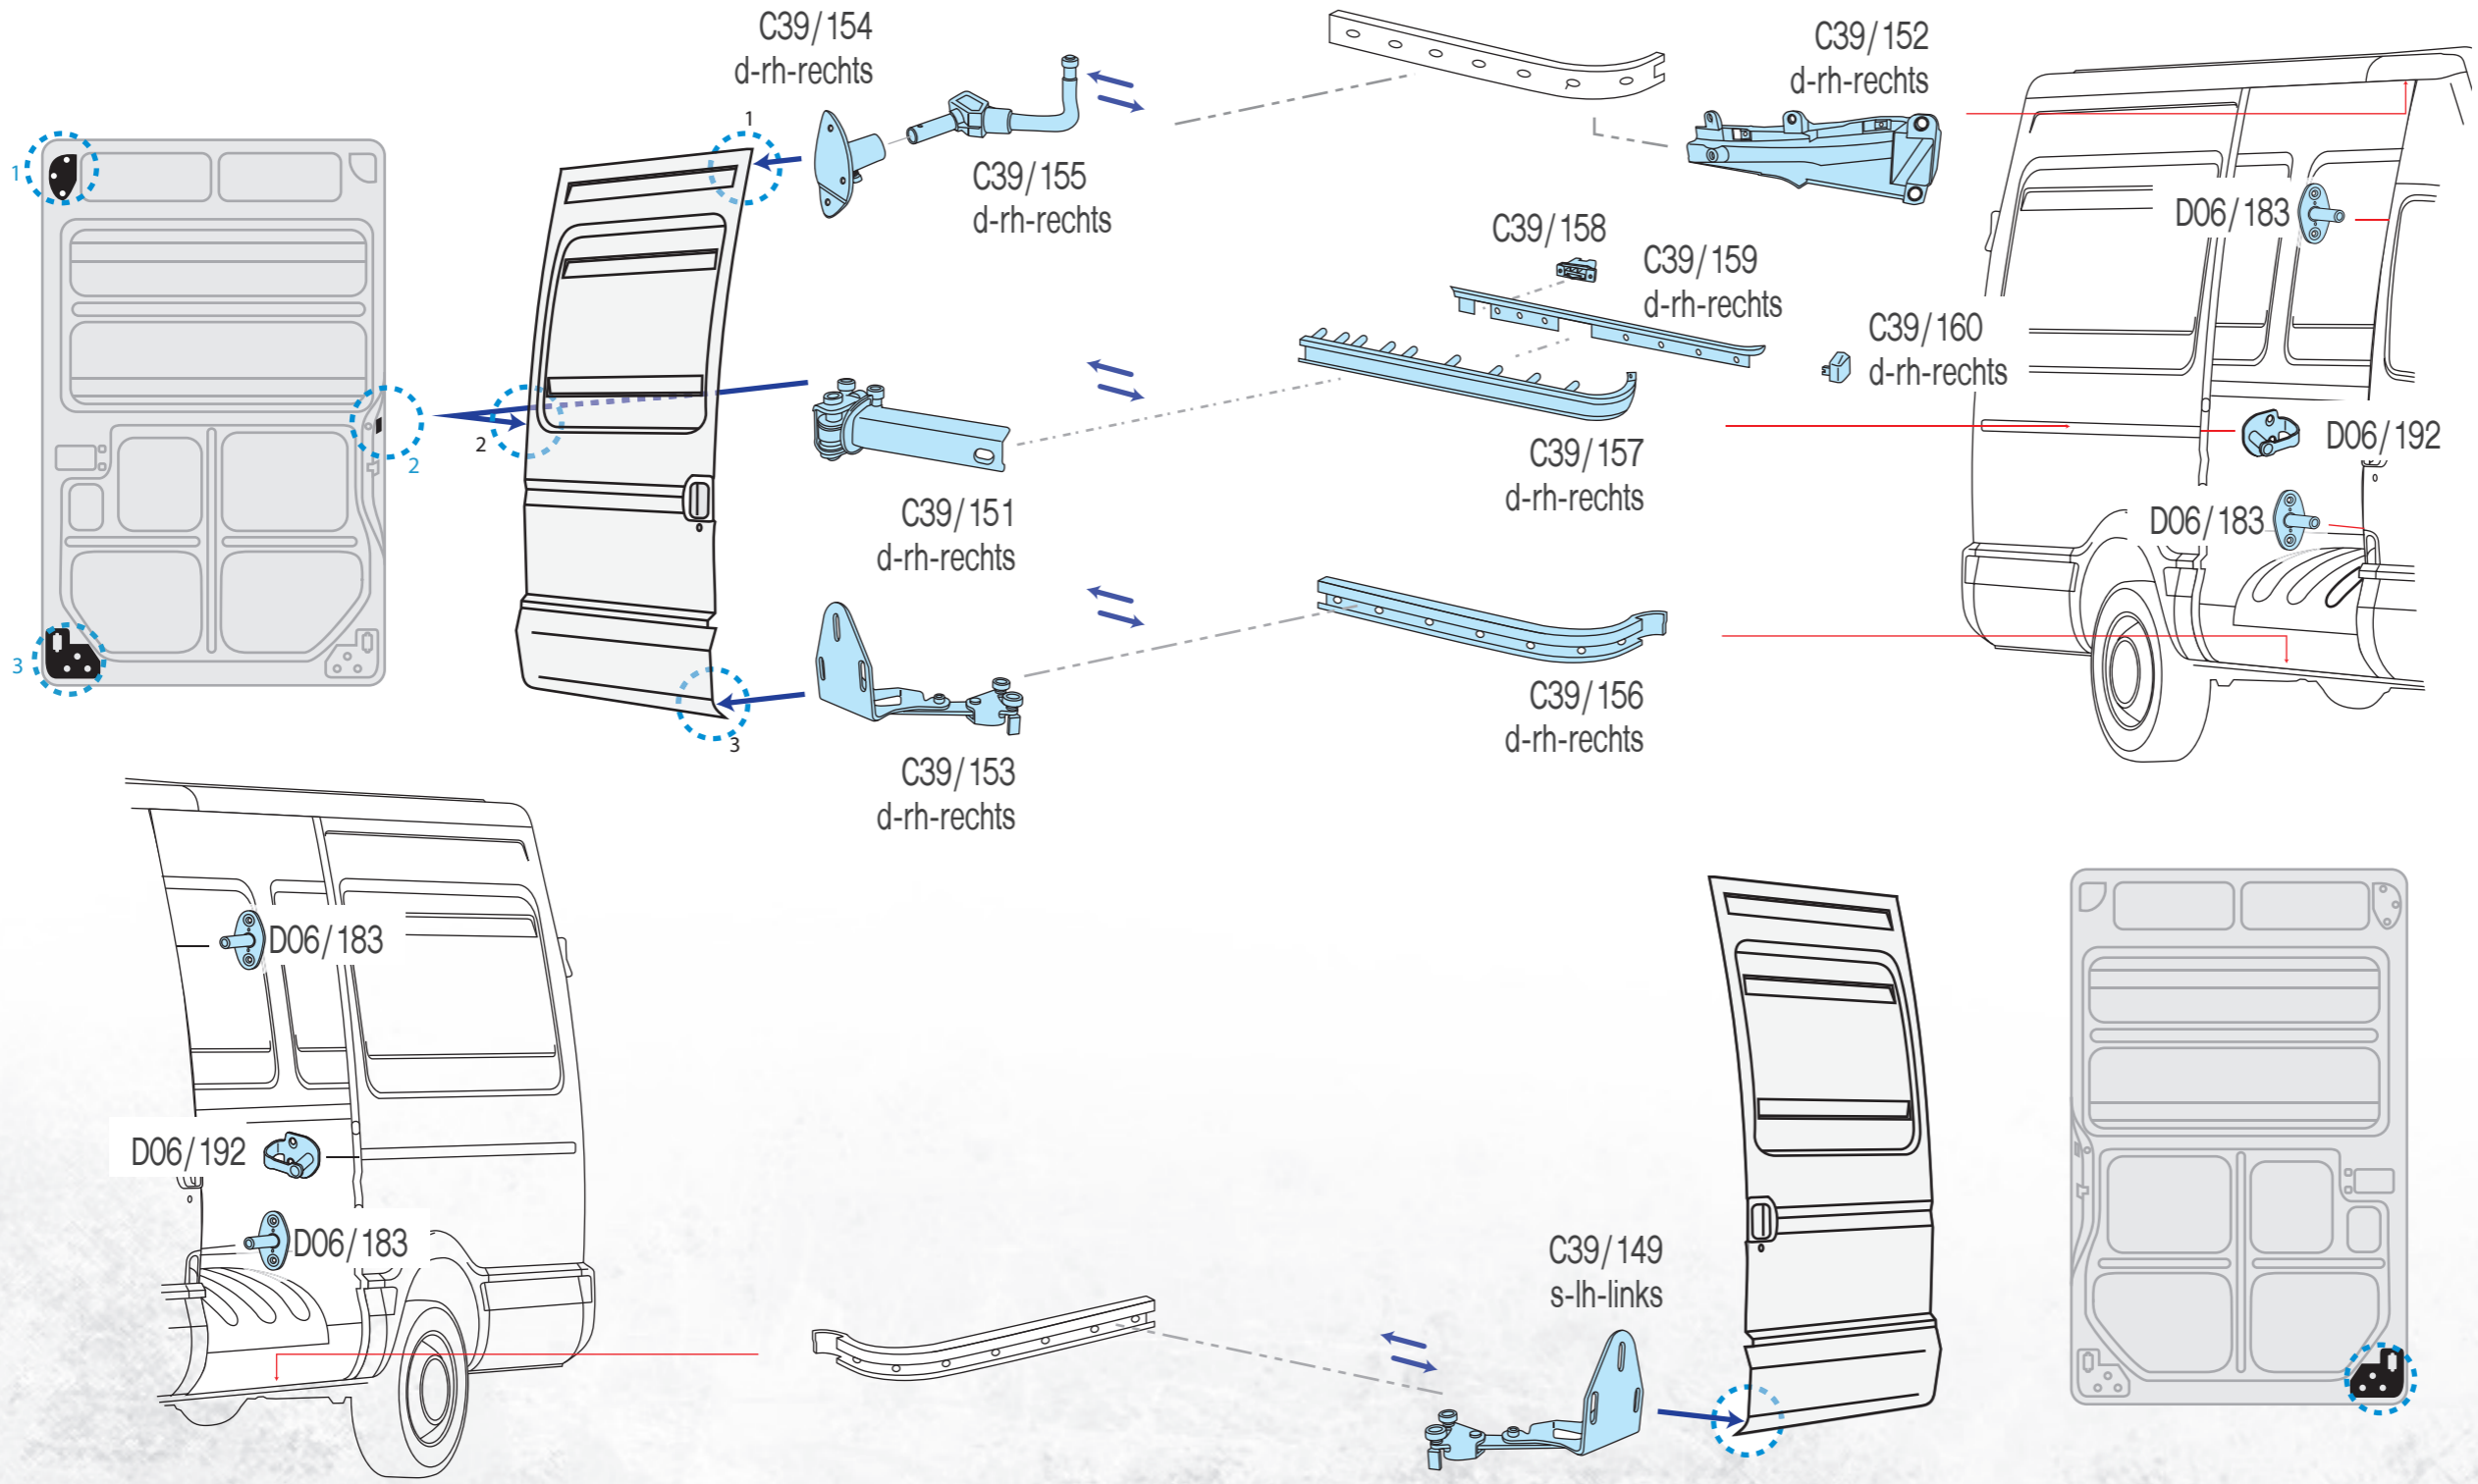

suitable to
IVECO DAILY S-2000