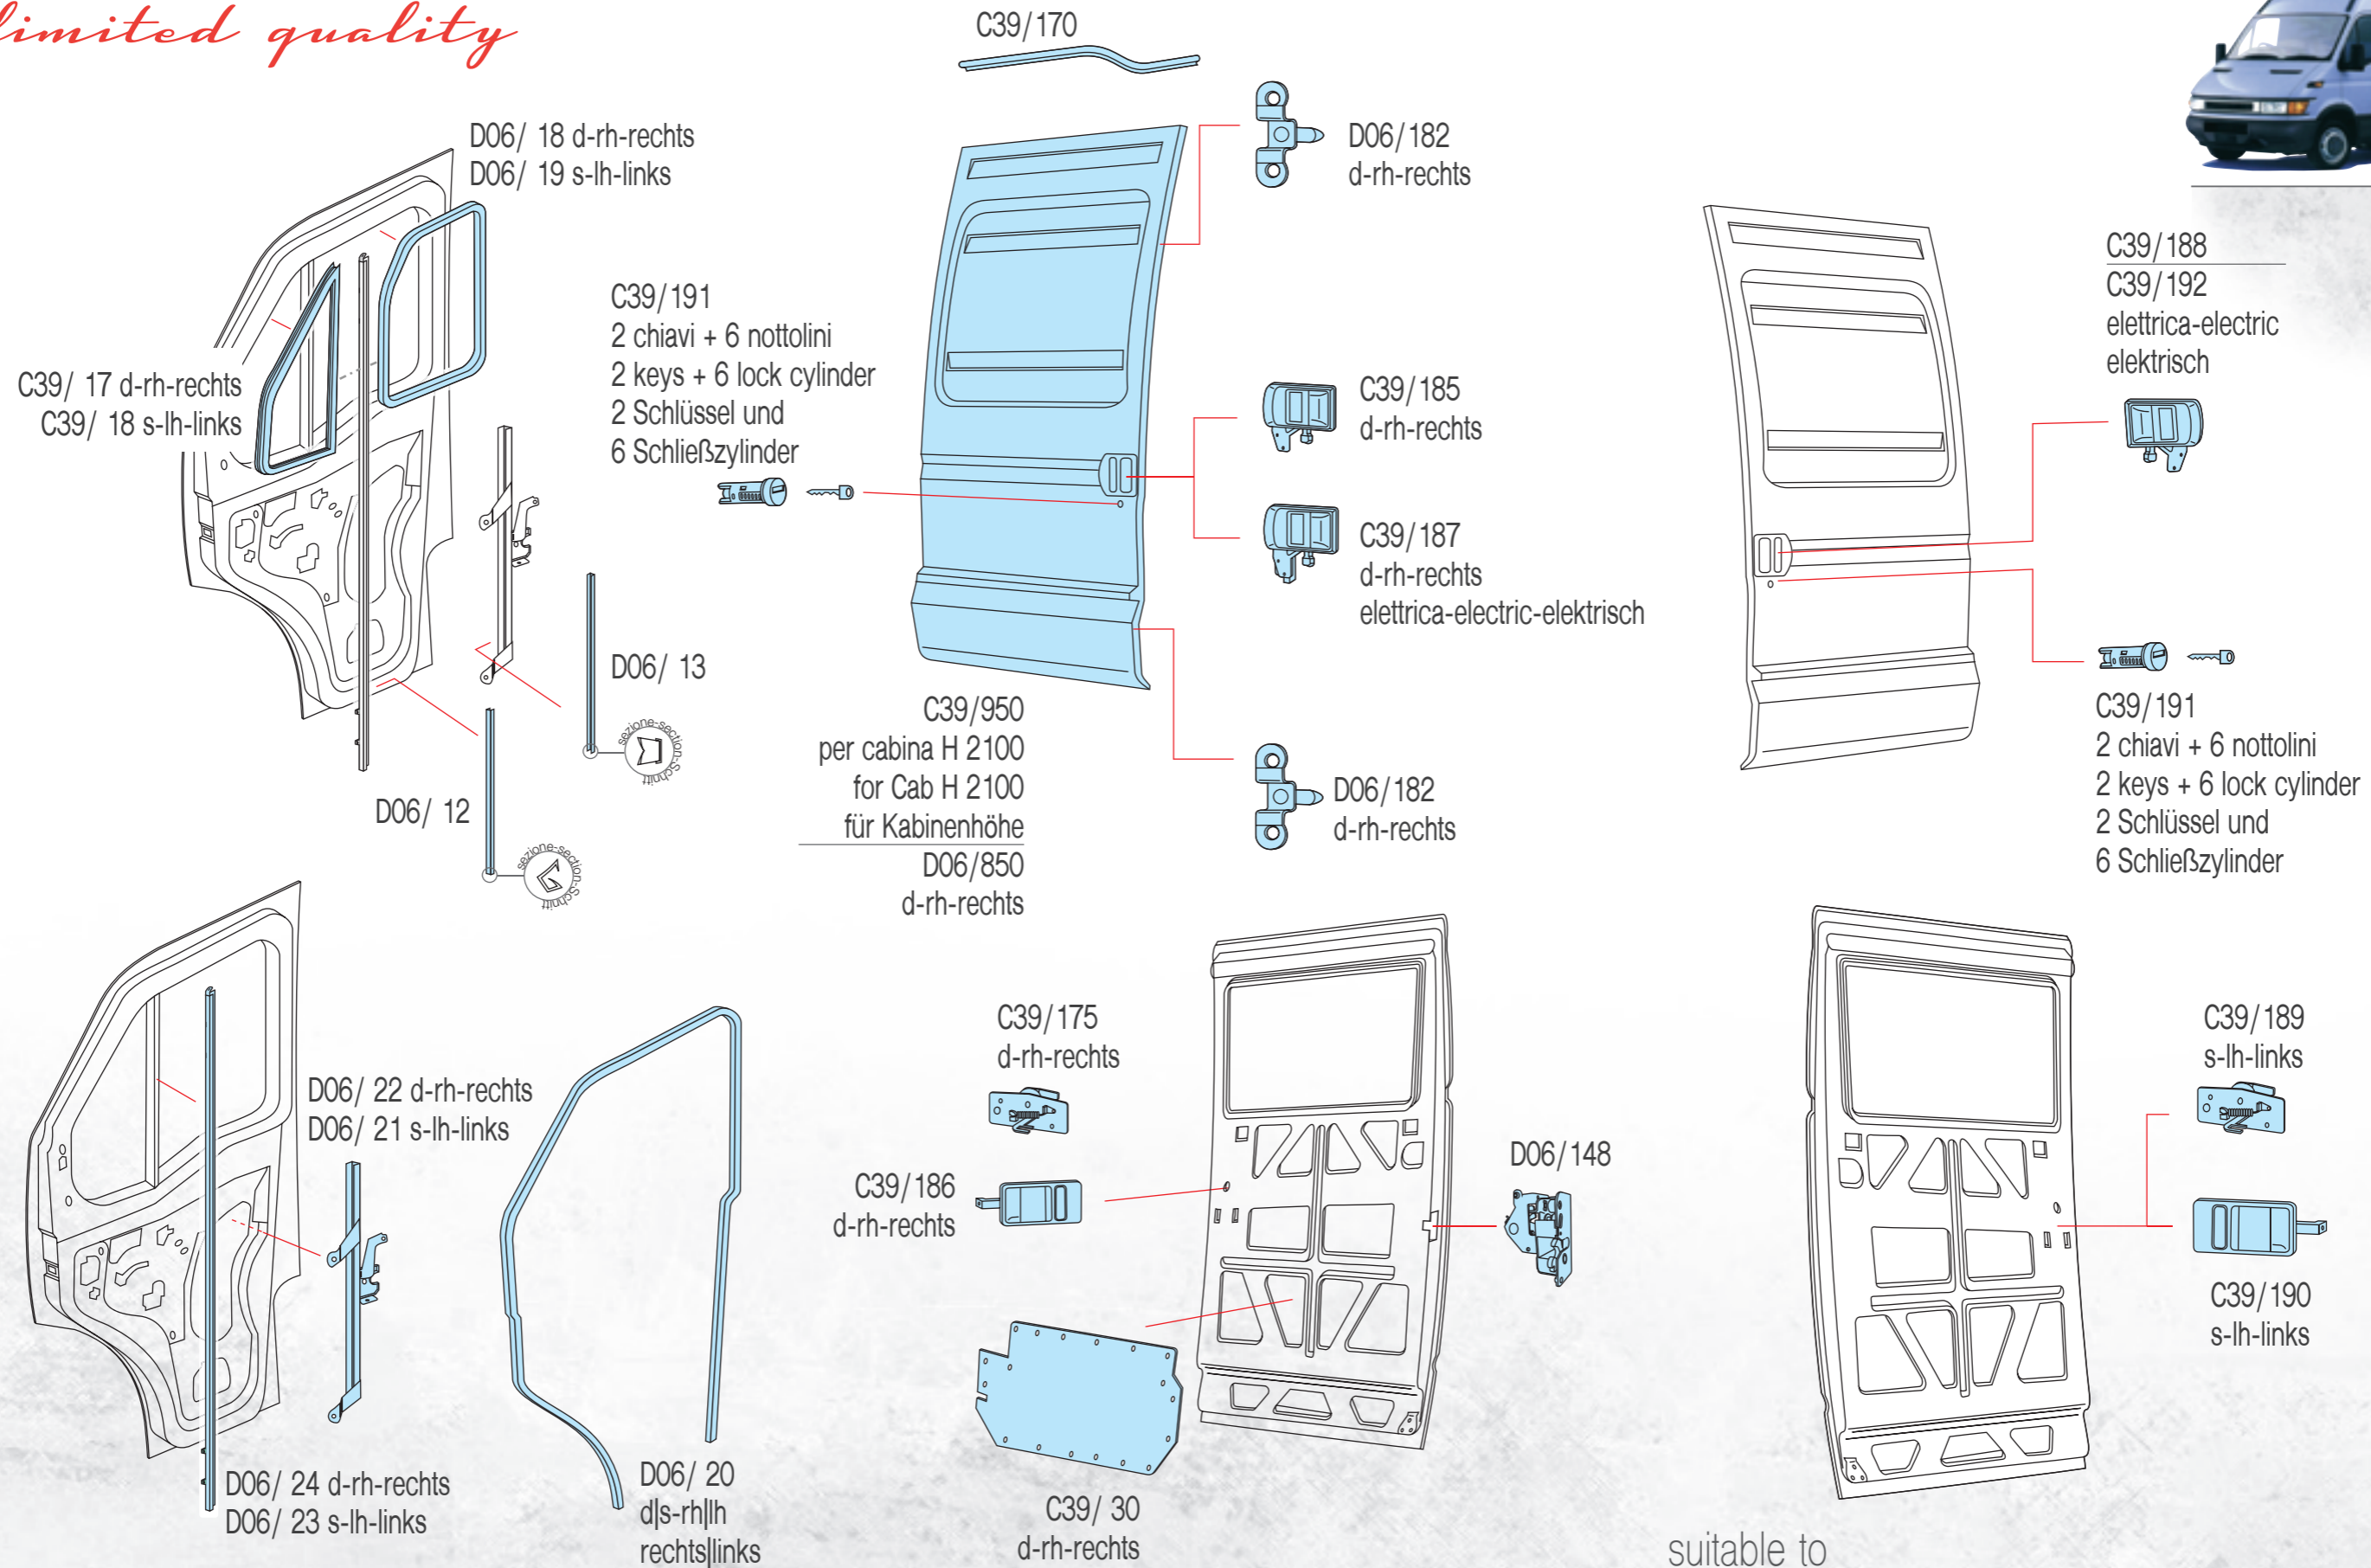

COVIND

unlimited quality

suitable to
IVECO DAILY S-2000