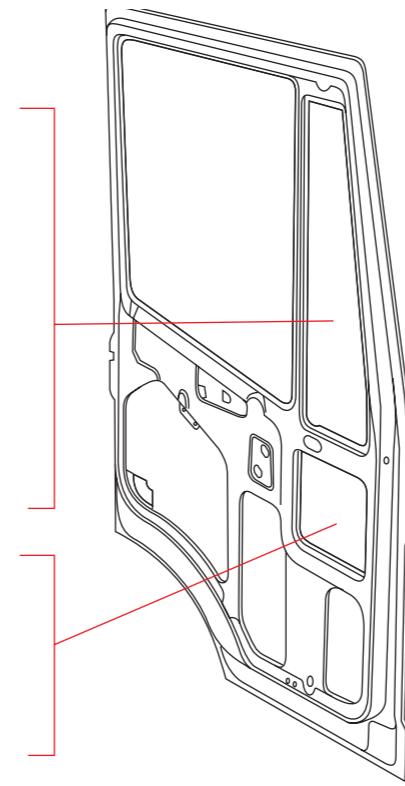

060/ 20
d|s - rh|lh
rechts|links

suitable to
IVECO AS STRALIS