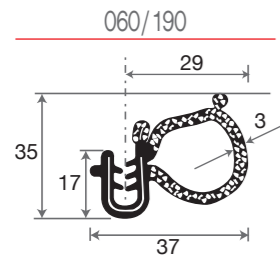

COVIND

unlimited quality