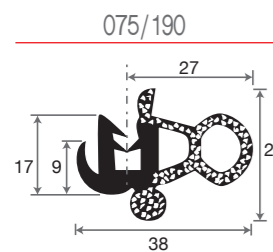

COVIND

unlimited quality