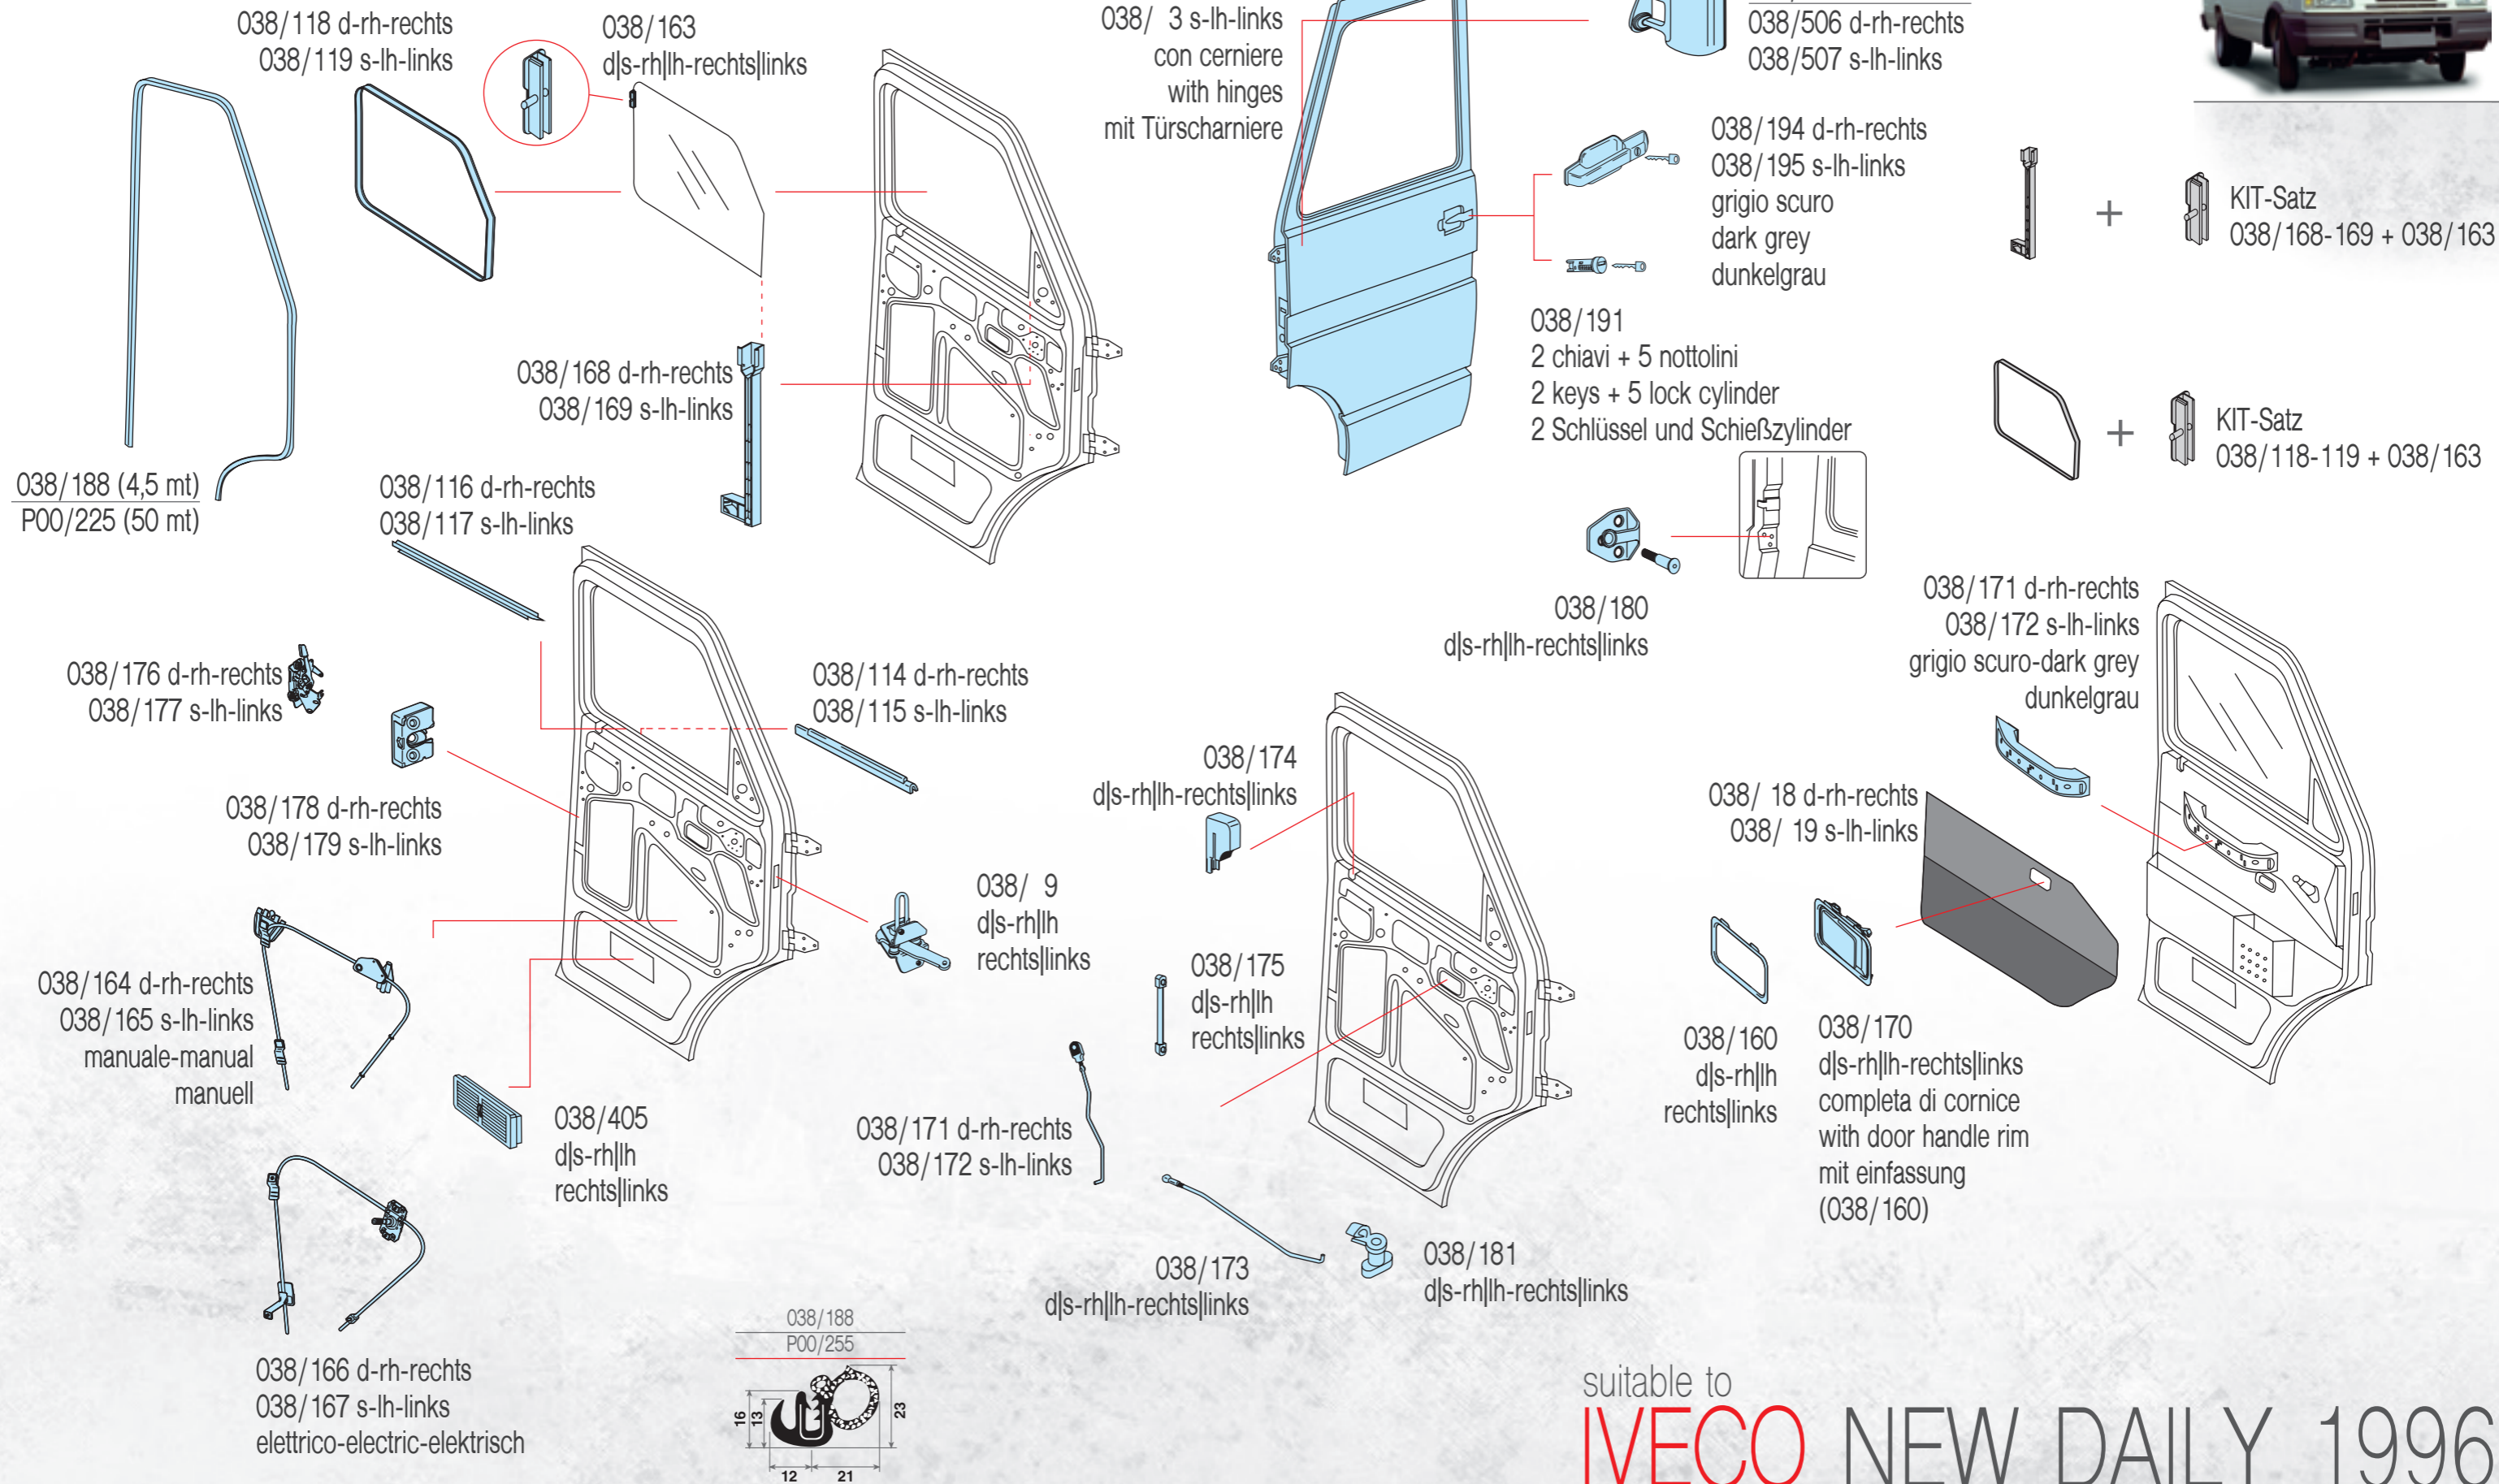

COVIND

unlimited quality

suitable to
IVECO NEW DAILY 1996