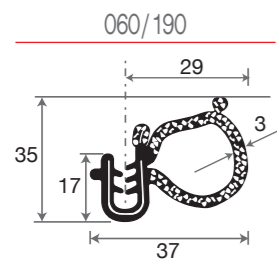

COVIND

unlimited quality