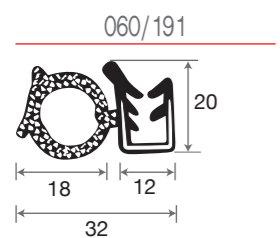

COVIND

unlimited quality