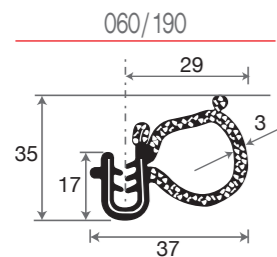

COVIND

unlimited quality