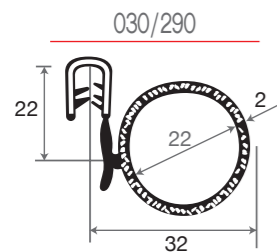

COVIND

unlimited quality

suitable to
IVECO NEW DAILY 1996