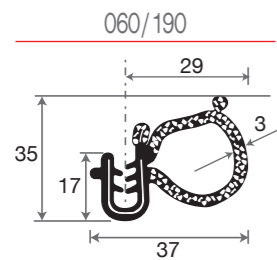

COVIND

unlimited quality