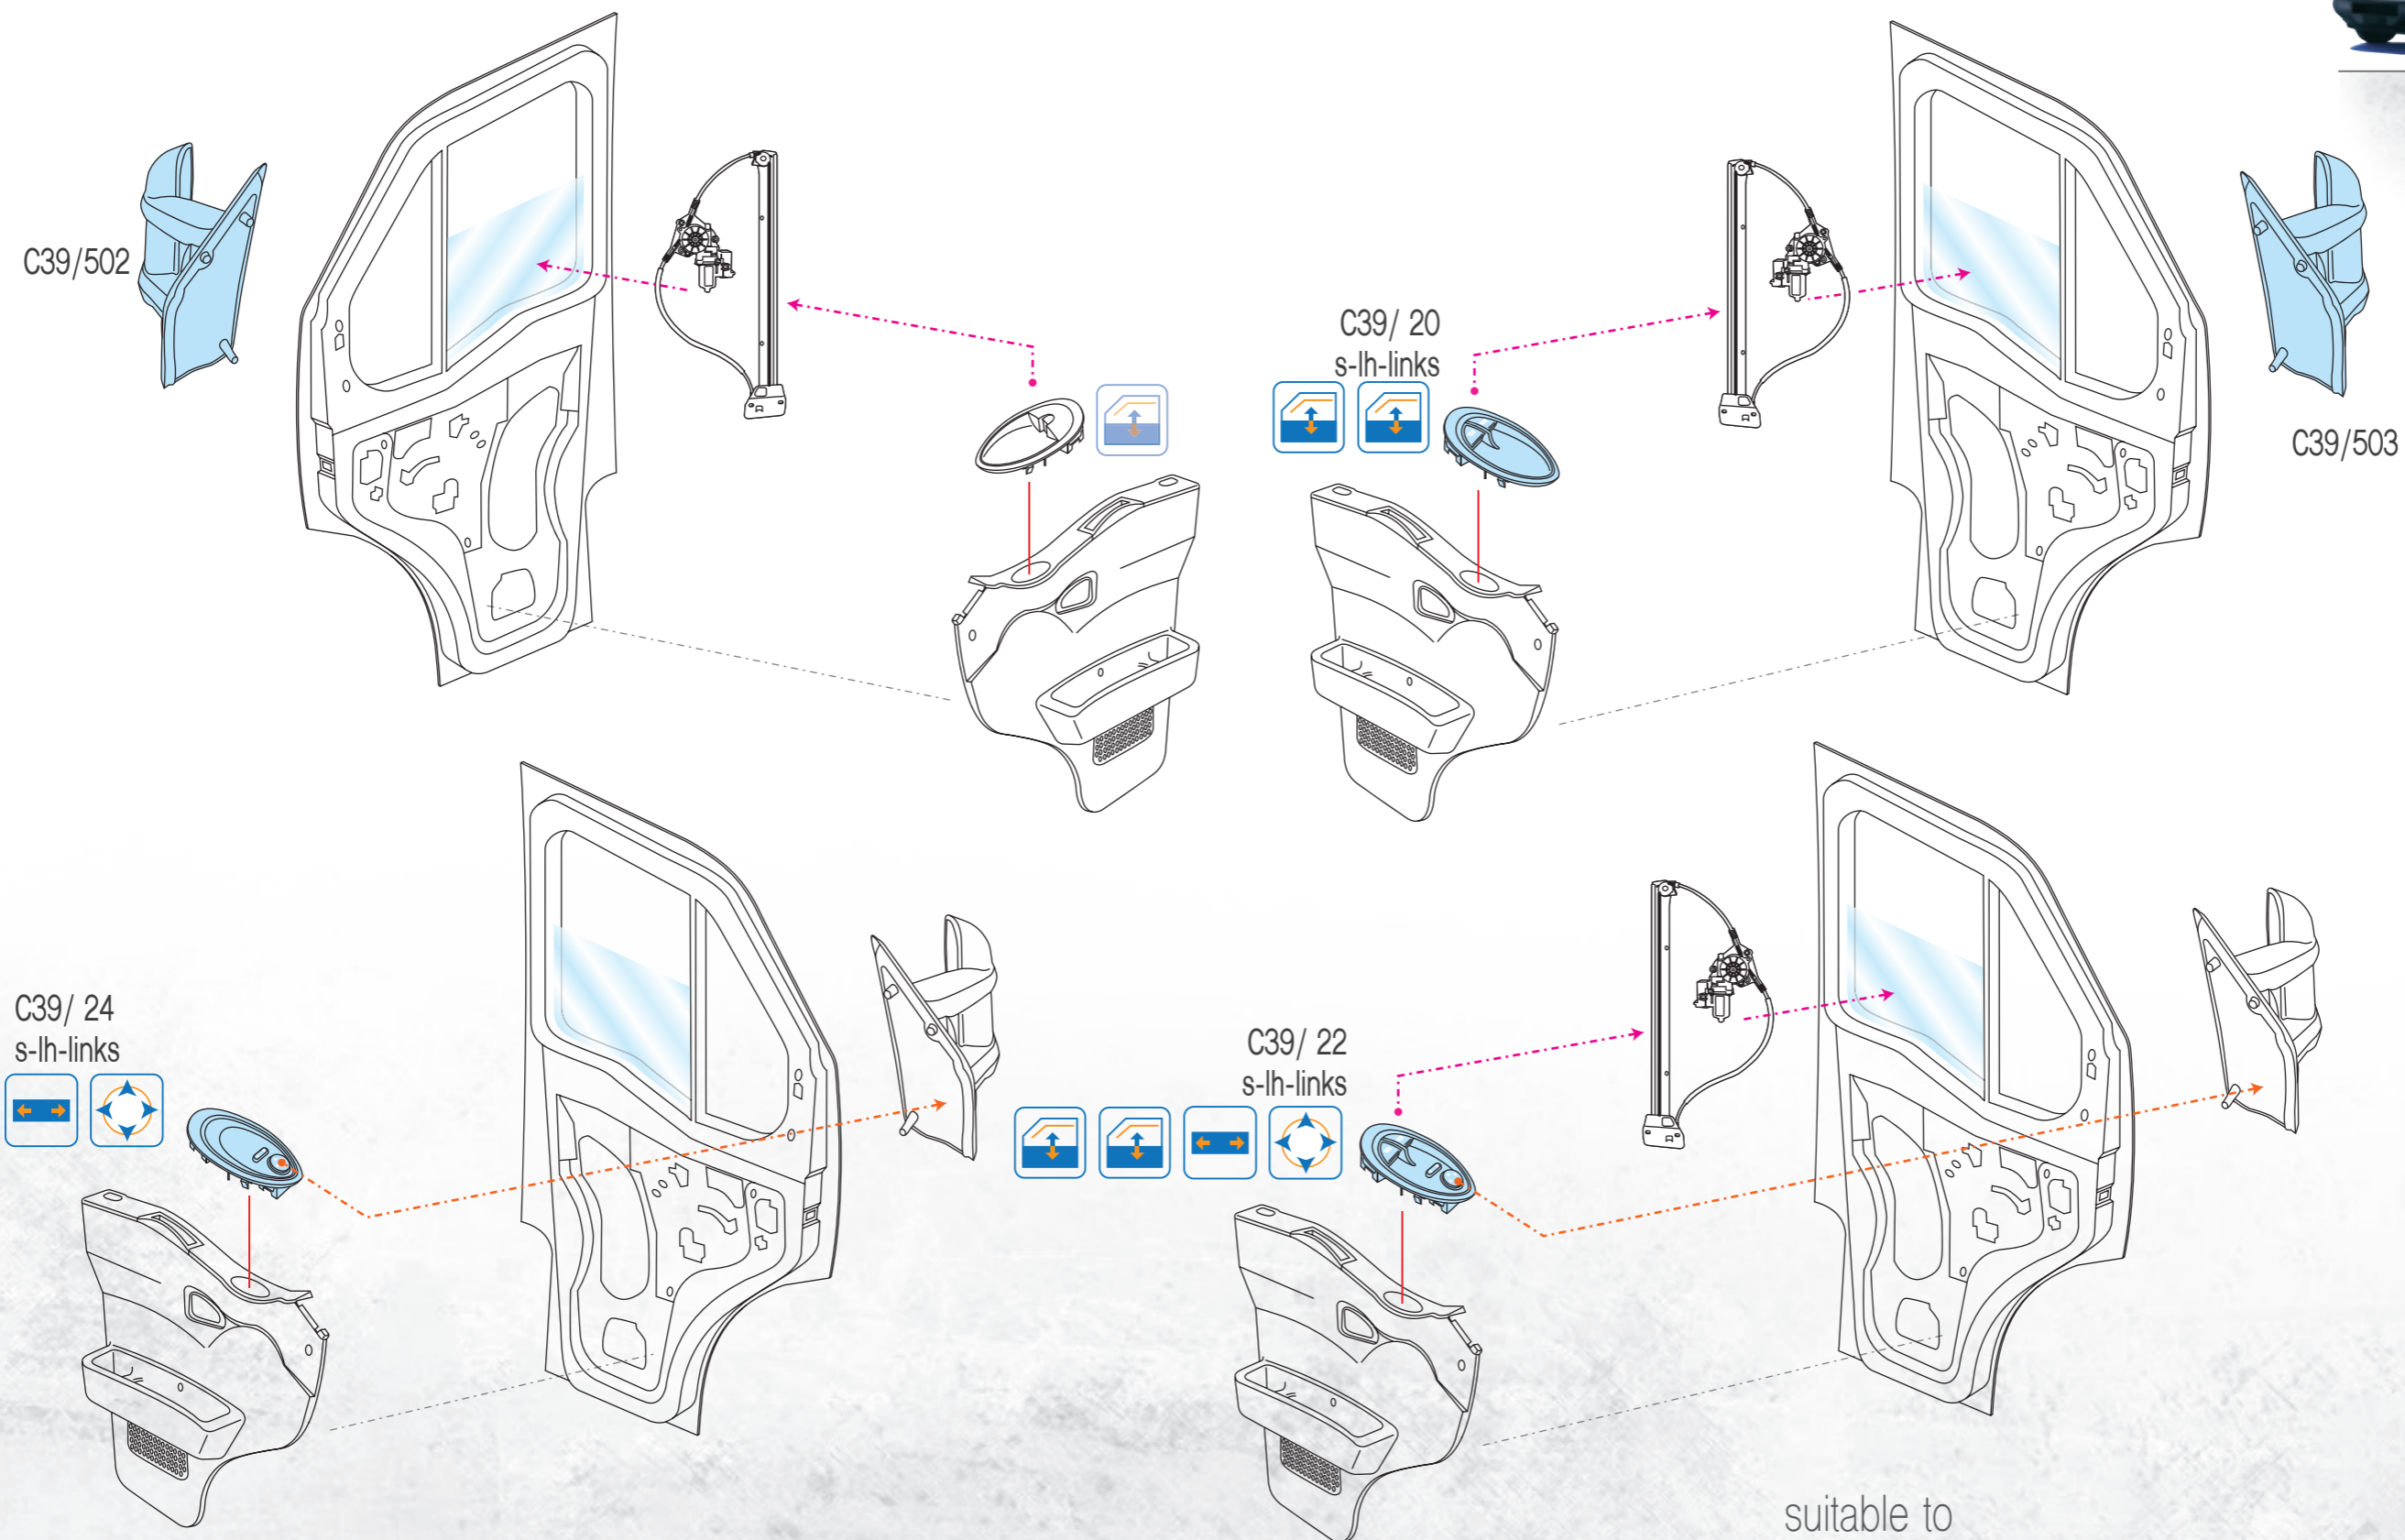

COVIND

unlimited quality

suitable to
IVECO DAILY S-2000