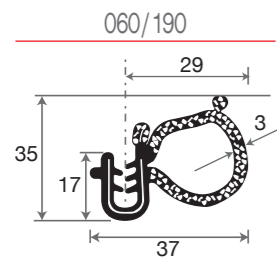

COVIND

unlimited quality