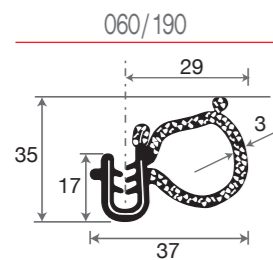

COVIND

unlimited quality