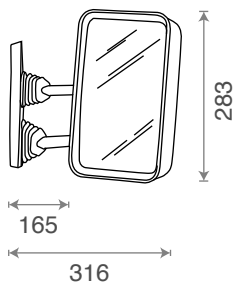

applicabile a | suitable to | verwendbar für:

038.NEW DAILY

038/502

93928072

applicabilità:
applicable to:
Verwendbar für

IVECO 038. New Daily 1996
IVECO 038. New Daily