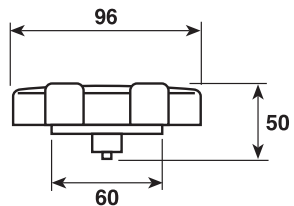

035/670

035/675

038/678

038/678
O.E.M. 4821320

035/670
O.E.M. 2993920

035/675
O.E.M. 1902703
→ 1991

applicabile a | suitable to | verwendbar für:

035.GRINTA DAILY