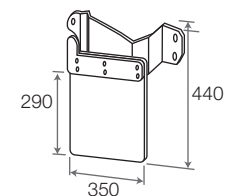

950/104

950/101
O.E.M. 500339341