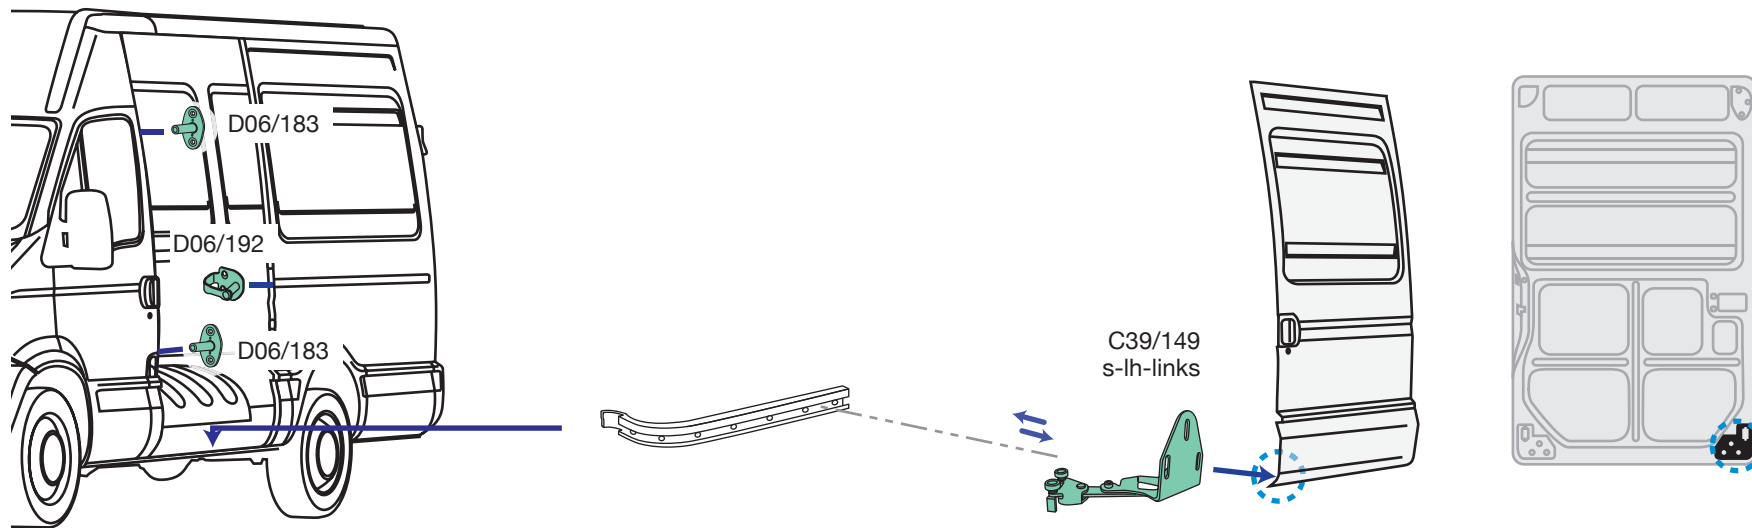

C39/149
O.E.M. 500329842

D06/183
O.E.M. 500329760

D06/192
O.E.M. 99489535

applicabile a | suitable to | verwendbar für:

C39.DAILY S2000

C39/188
C39/192
elettrico
electric
elektrisch

C39/191
2 chiavi + 6 nottolini
2 keys + 6 lock cylinder
2 Schlüssel und 6 Schließzylinder