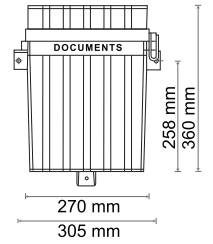

applicabile a | suitable to | verwendbar für:

038.NEW DAILY

PDS/360