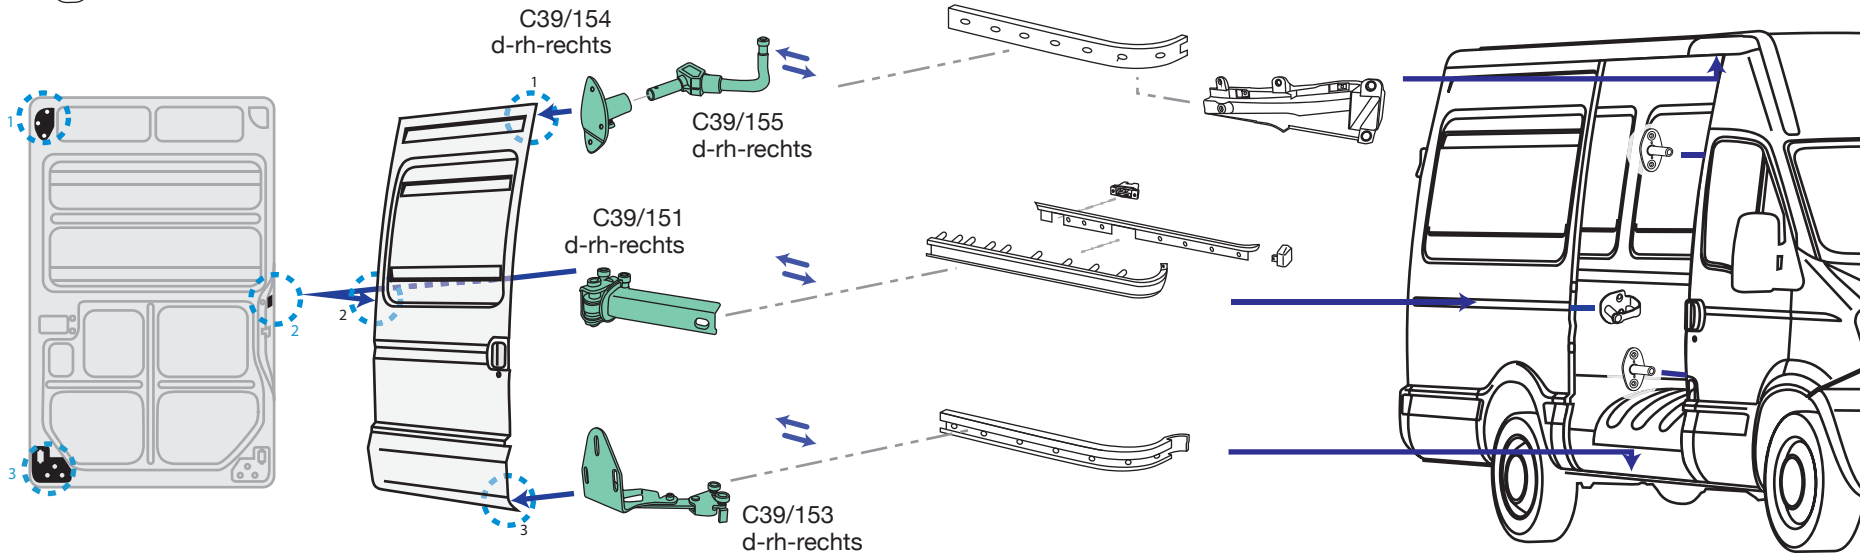

applicabile a | suitable to | verwendbar für:

C39.DAILY S2000

C39/151
O.E.M. 500329765