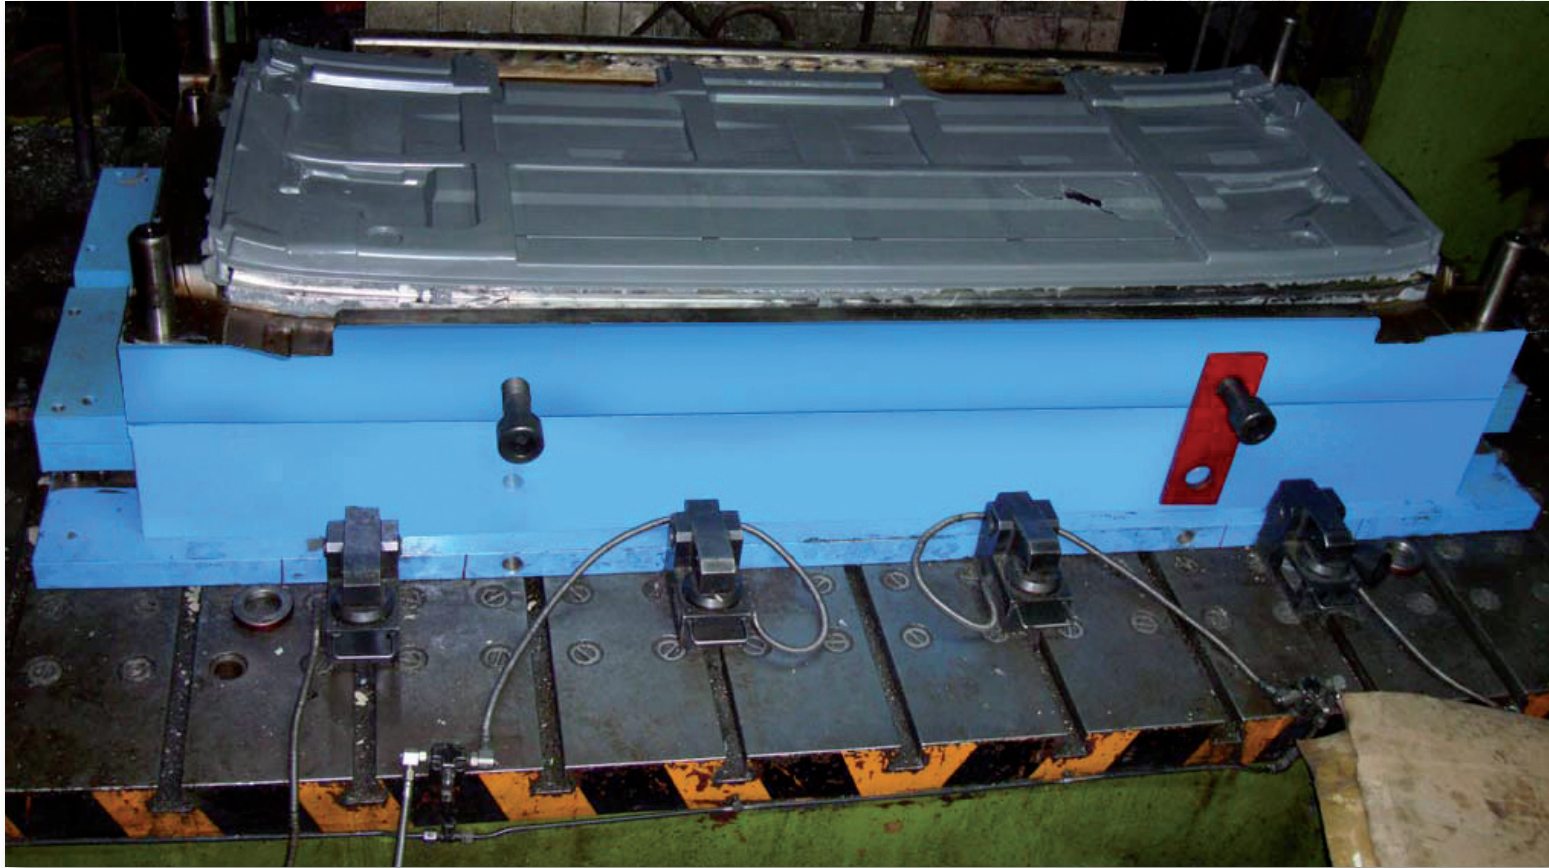

038/675

038/670
O.E.M. 2993924

038/675
O.E.M. 500025735

038/678
O.E.M. 4821320

C39/670
O.E.M. 500025735

gallery

applicabile a | suitable to | verwendbar für 487

035 GRINTA DAILY