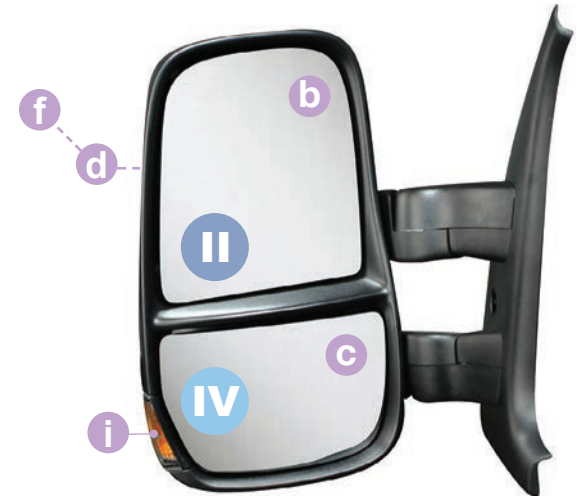

applicabile a | suitable to | verwendbar für:

D09.DAILY 2009

D06/517

5802031923
(5801755740)
(5801367625)
(3800409)

II (E9) 024362
185x205 mm

IV (E9) 024353
198x128 mm

applicabilità:
applicable to:
Verwendbar für

IVECO D12. DAILY 2012
IVECO D09. DAILY 2009
IVECO D06. DAILY 2006