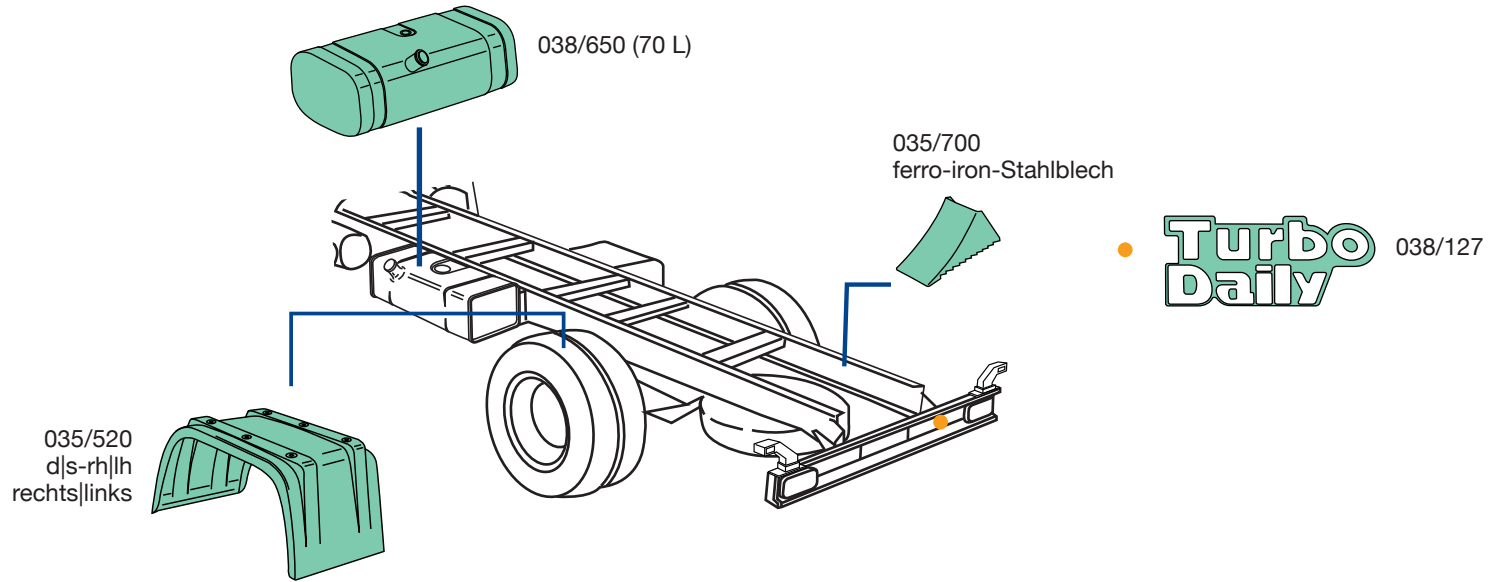

applicabile a | suitable to | verwendbar für:

038.NEW DAILY

035/700
O.E.M. 93906676