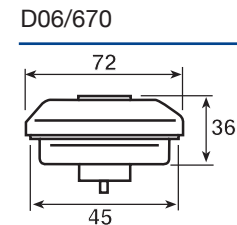

applicabile a | suitable to | verwendbar für:

D06.DAILY 2006

C39/410
O.E.M. 500326871