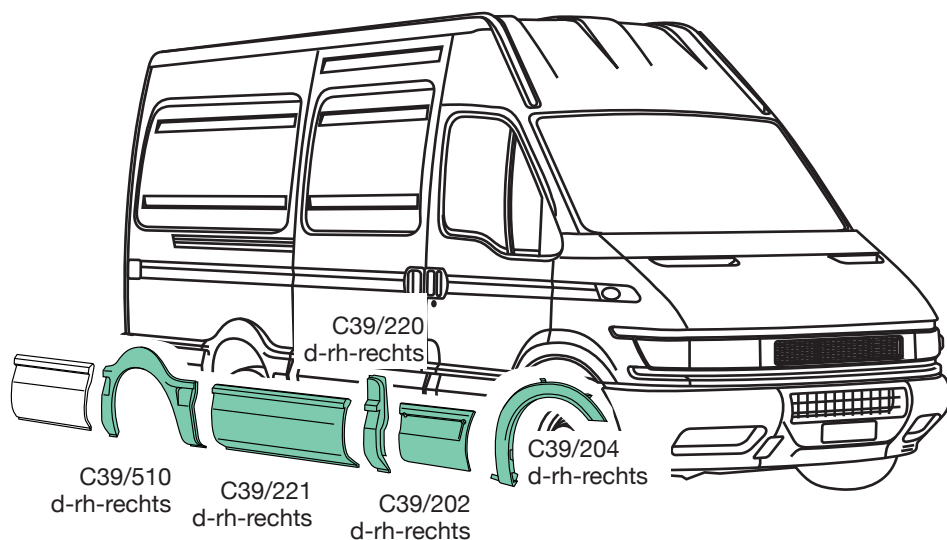

Furgone passo 3000 L
Van-wheel base 3000 L
Transporter radstand 3000 L

applicabile a | suitable to | verwendbar für:

C39.DAILY S2000