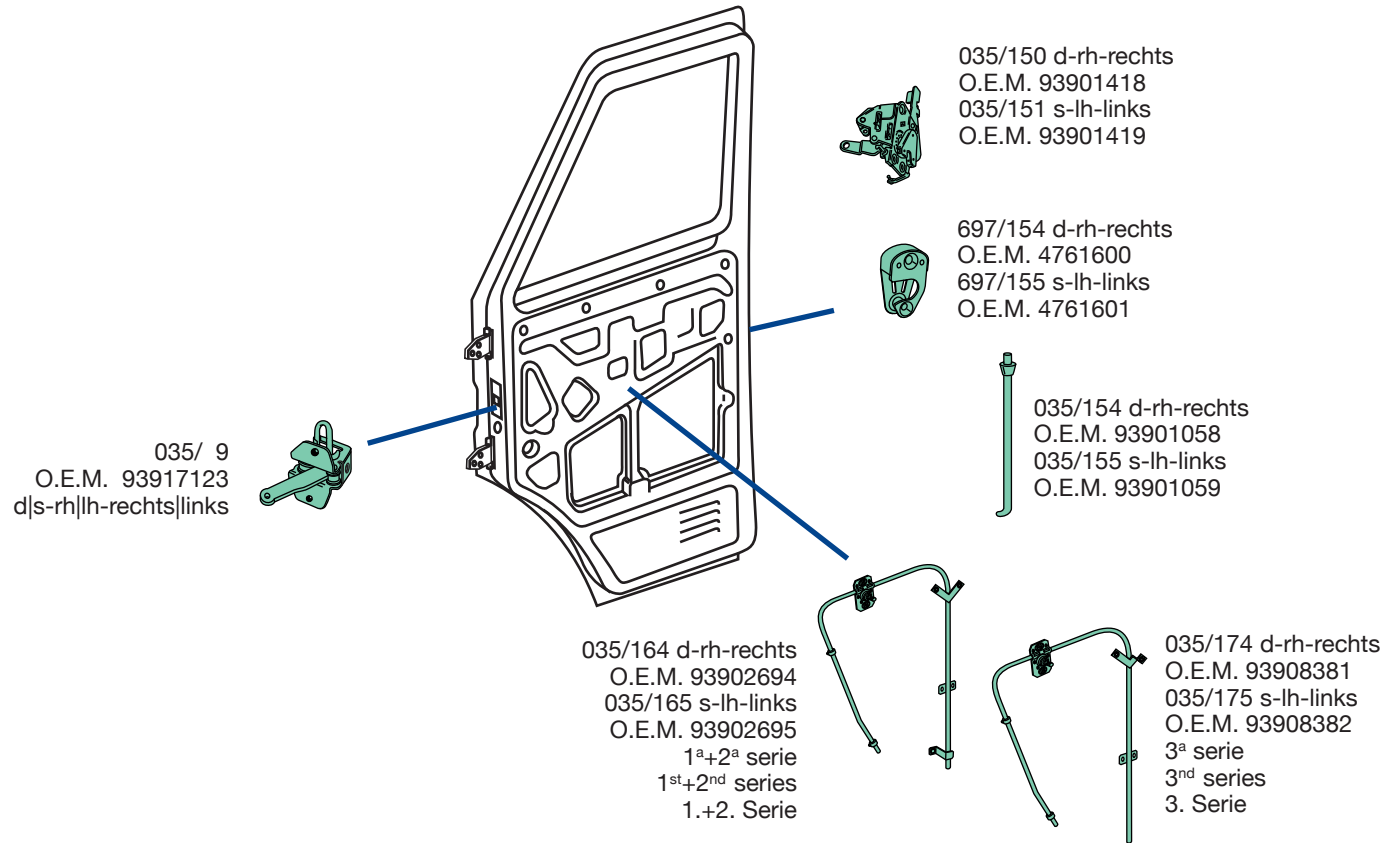

035.GRINTA DAILY