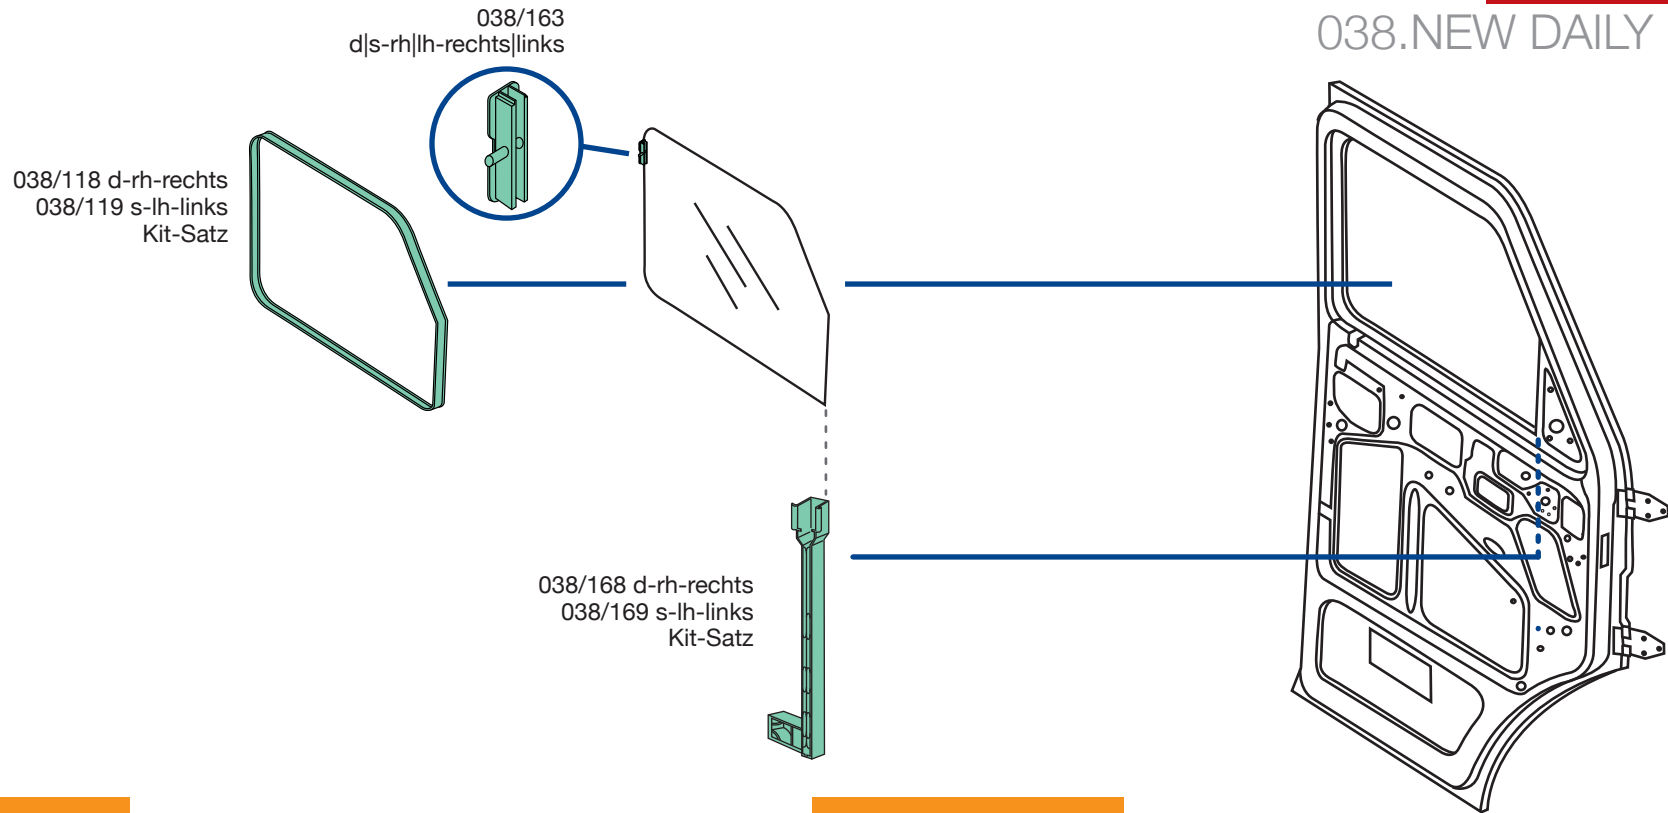

038/ 66
O.E.M. 93823173

038/ 67
O.E.M. 93823176

038/ 68
O.E.M. 93932782

applicabile a | suitable to | verwendbar für:

038.NEW DAILY 1996

038/ 2
O.E.M. 93930941
038/ 3
O.E.M. 93930942

038/194
O.E.M. 93936135
038/195
O.E.M. 93936134