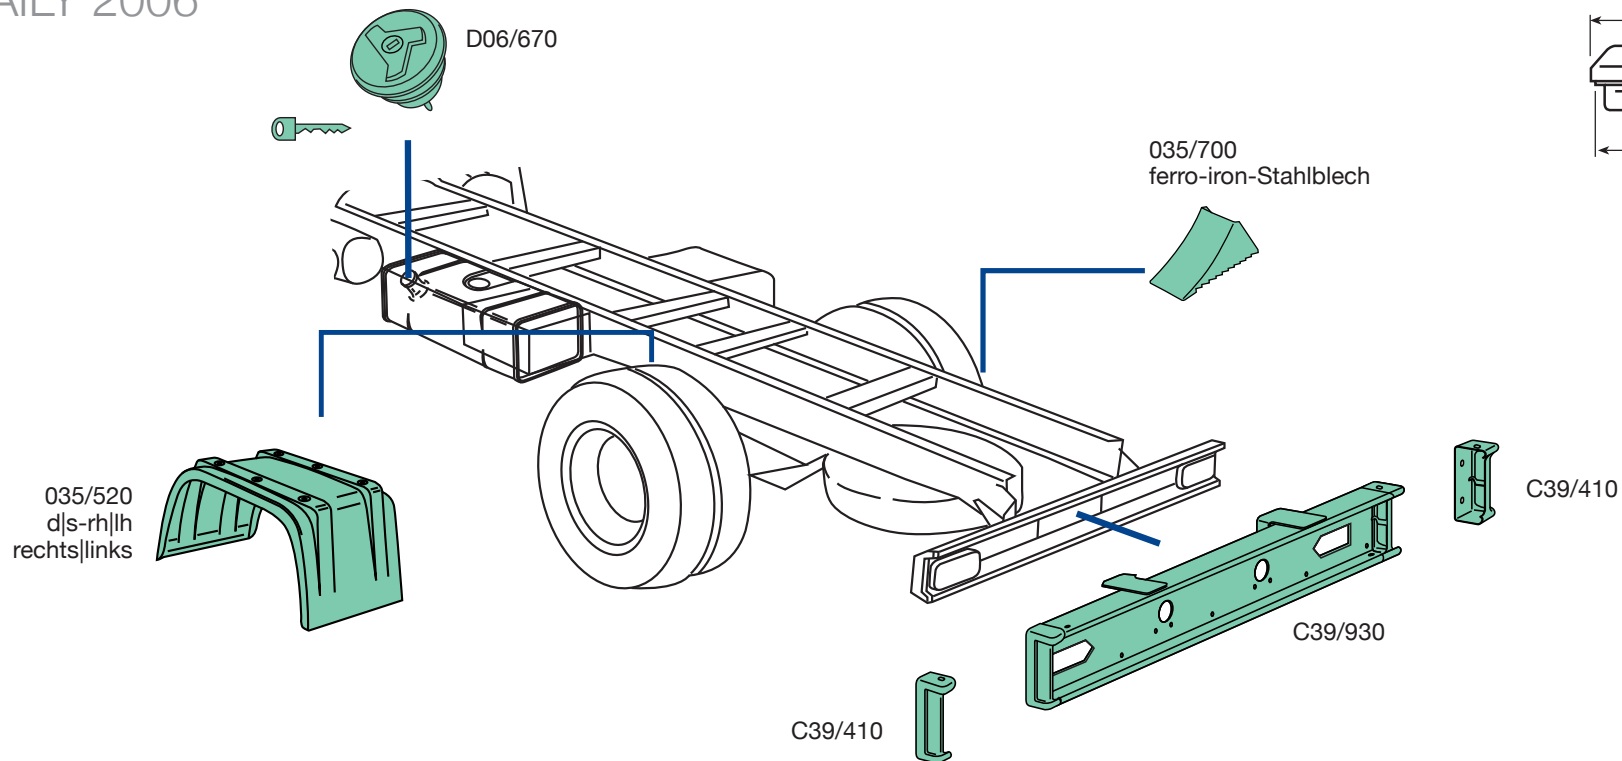

applicabile a | suitable to | verwendbar für:

D06.DAILY 2006

C39/410
O.E.M. 500326871