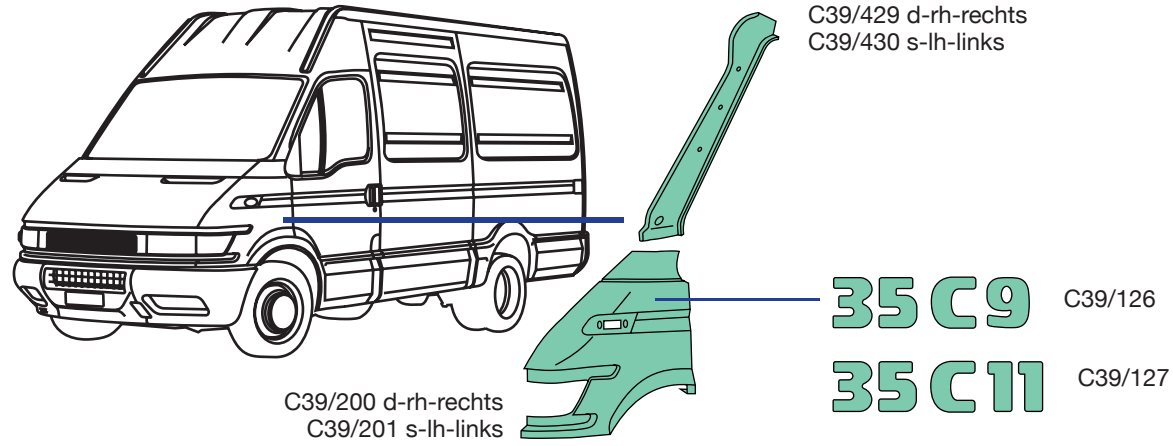

applicabile a | suitable to | verwendbar für:

C39.DAILY S2000