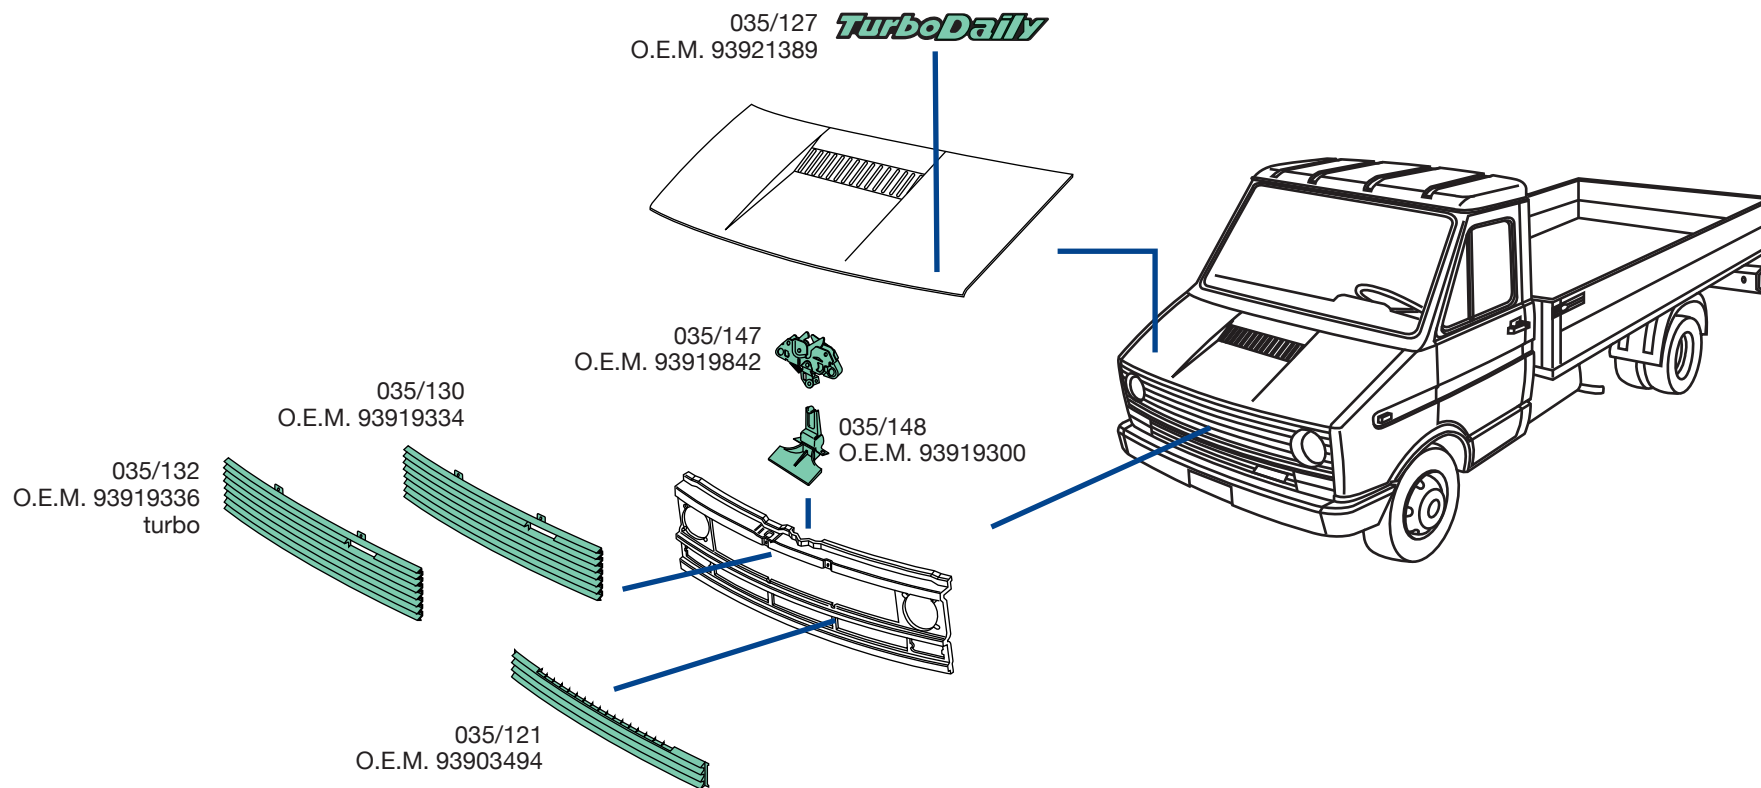

035.GRINTA DAILY