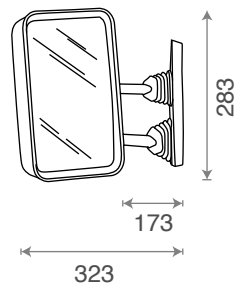

038/503

93928073

applicabilità:
applicable to:
Verwendbar für

IVECO 038. New Daily 1996
IVECO 038. New Daily