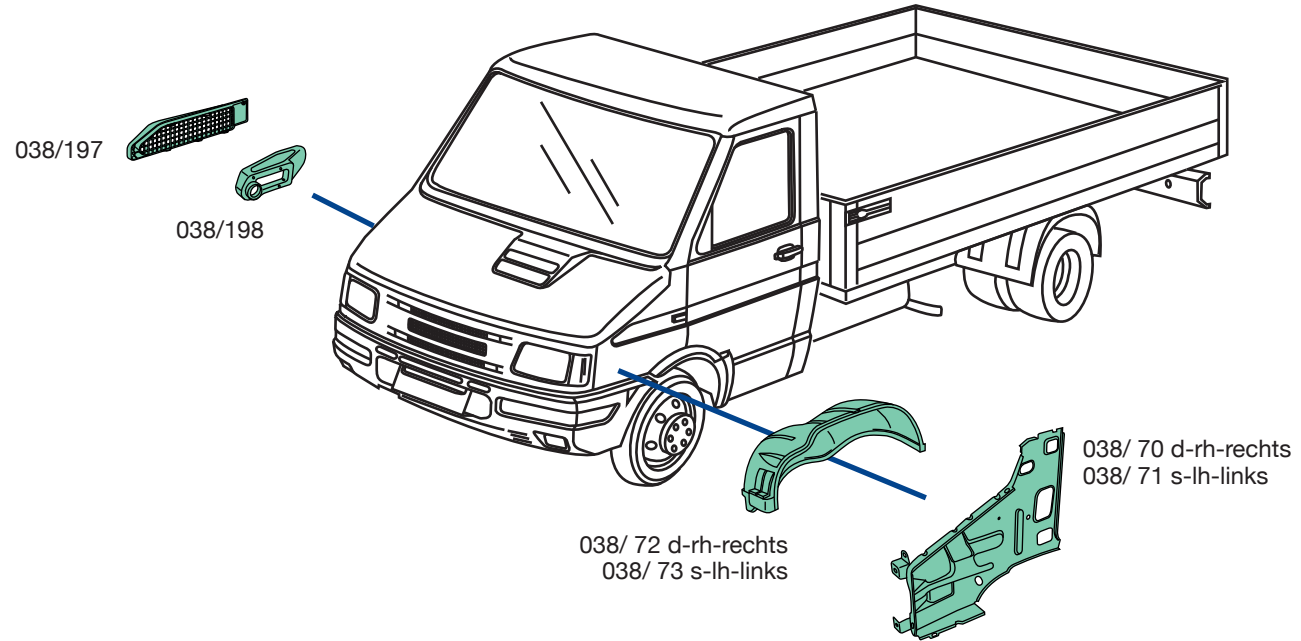

applicabile a | suitable to | verwendbar für:

038.NEW DAILY 1996

038/ 70
O.E.M. 93927535
038/ 71
O.E.M. 93933682