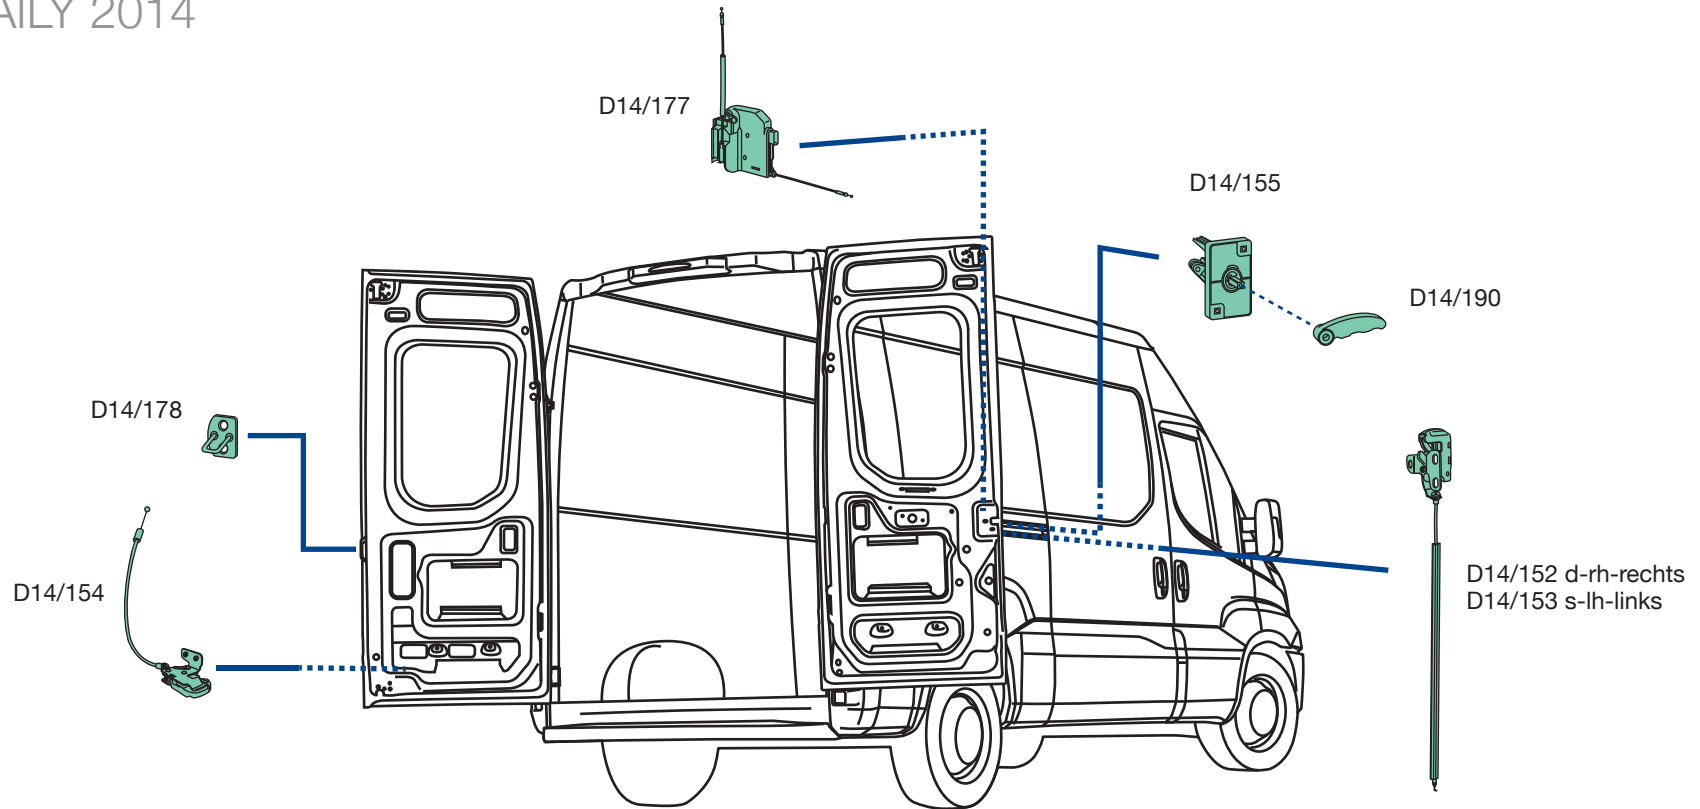

applicabile a | suitable to | verwendbar für:

D14.DAILY 2014

D14/152
O.E.M. 5801664820
D14/153
O.E.M. 5801670312