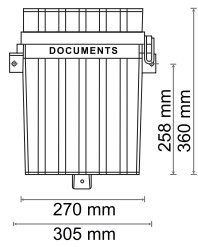

PDS/360

applicabile a | suitable to | verwendbar für:

D12.DAILY 2012