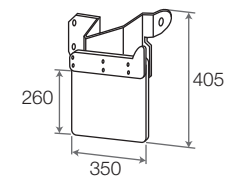

applicabile a | suitable to | verwendbar für:

C39.DAILY S2000

950/101

950/103

950/102

950/104

950/101
O.E.M. 500339341

950/102
O.E.M. 500339342

950/103
O.E.M. 500379212

950/104
O.E.M. 500379213