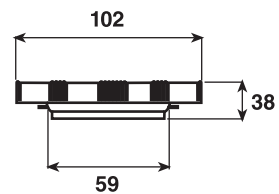

035/670

035/675

038/678

038/678
O.E.M. 4821320

035/670
O.E.M. 2993920

035/675
O.E.M. 1902703
→ 1991

applicabile a | suitable to | verwendbar für:

035.GRINTA DAILY