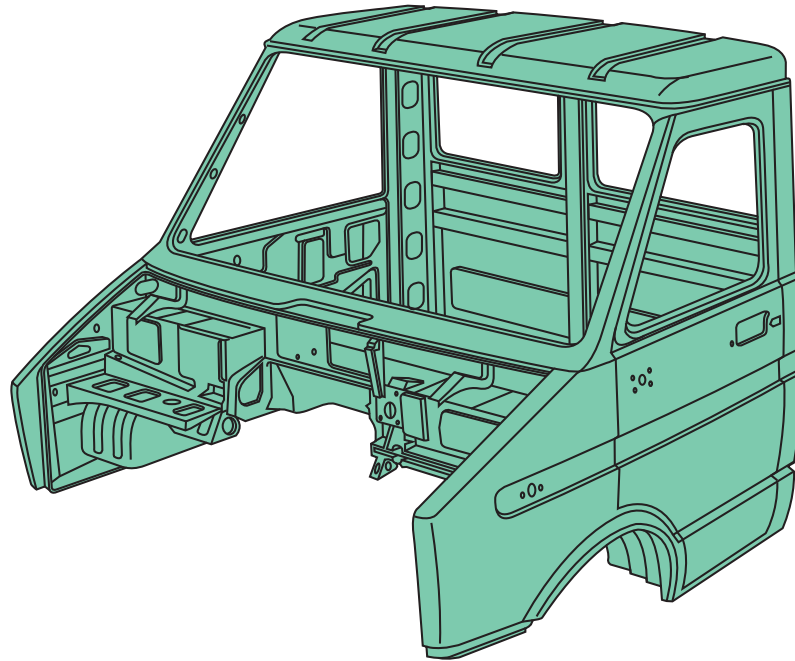

applicabile a | suitable to | verwendbar für:

035.GRINTA DAILY

035/910
O.E.M. 93932436