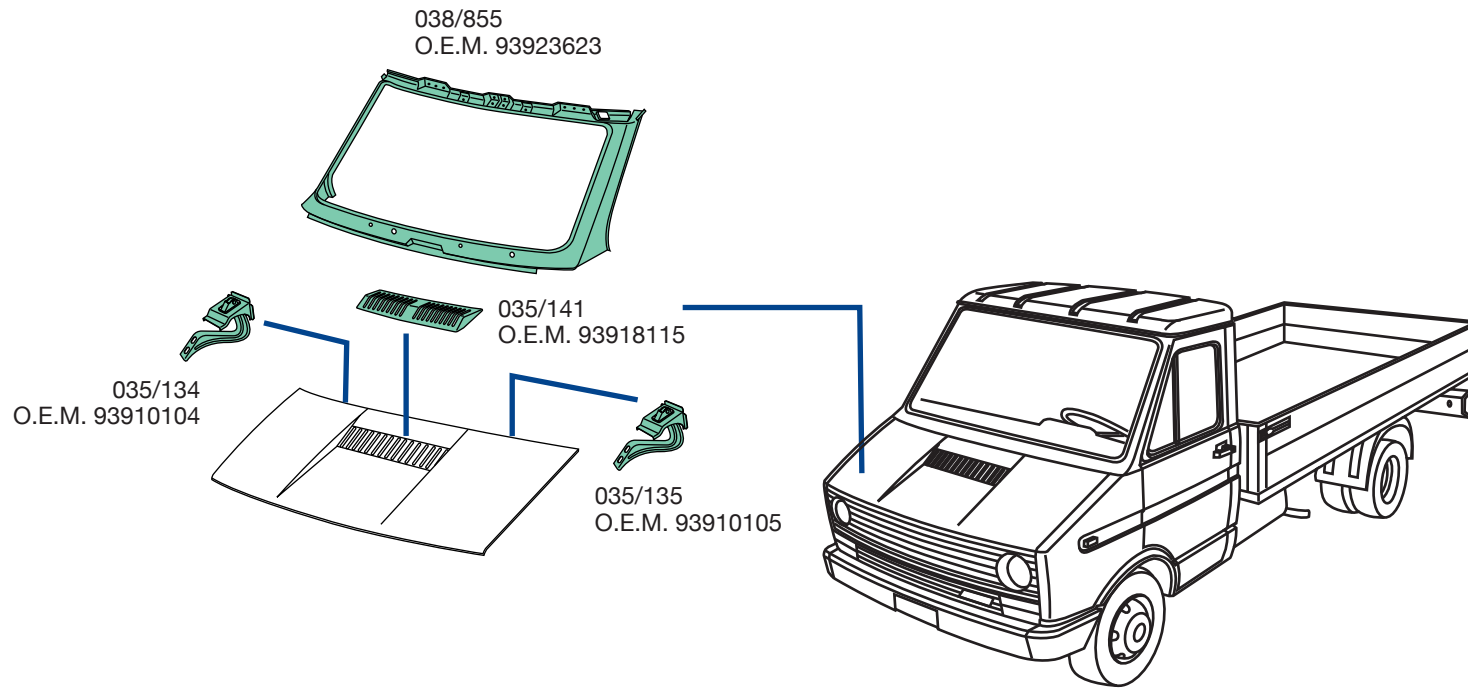

applicabile a | suitable to | verwendbar für:

035.GRINTA DAILY