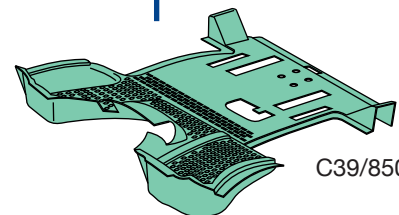

applicabile a | suitable to | verwendbar für:

C39.DAILY S2000

C39/850

O.E.M. 500312417

C39/401

O.E.M. 500312416

O.E.M. 500320145

O.E.M. -