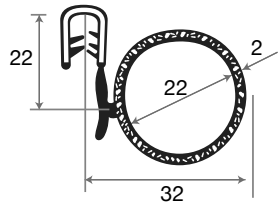

030/290

applicabile a | suitable to | verwendbar für:

038.NEW DAILY 1996

030/290
O.E.M. 93929710