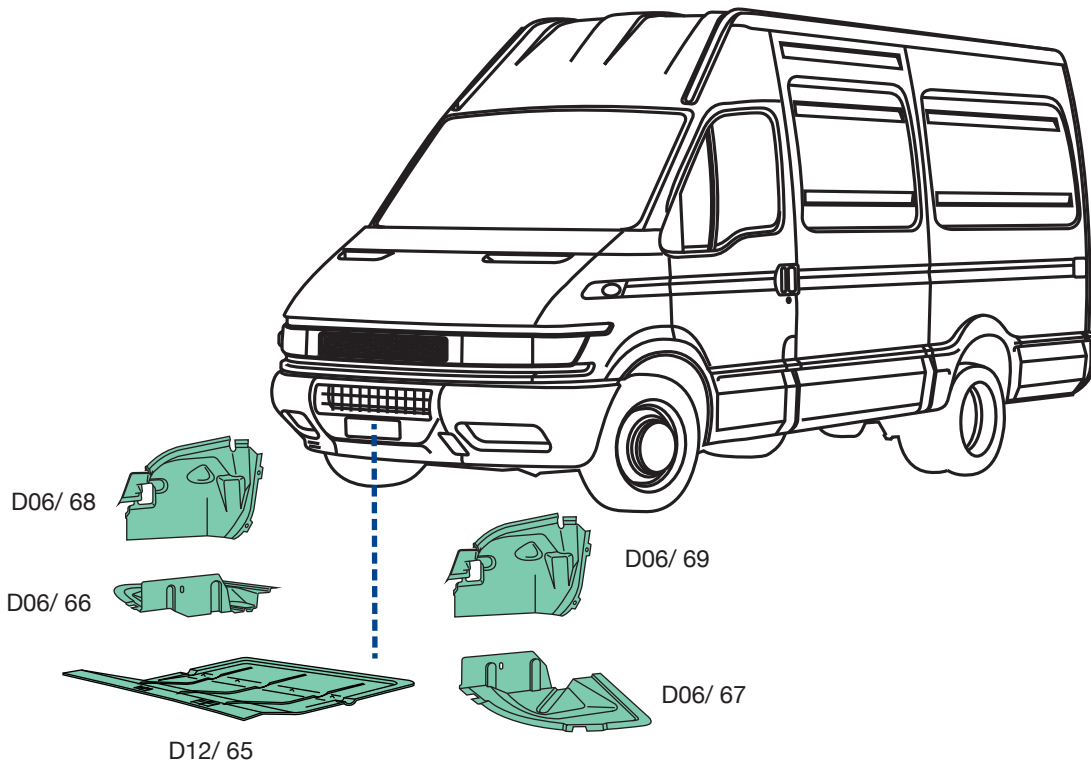

applicabile a | suitable to | verwendbar für:

C39.DAILY S2000

D06/ 66
O.E.M. 500337031
D06/ 67
O.E.M. 500337030