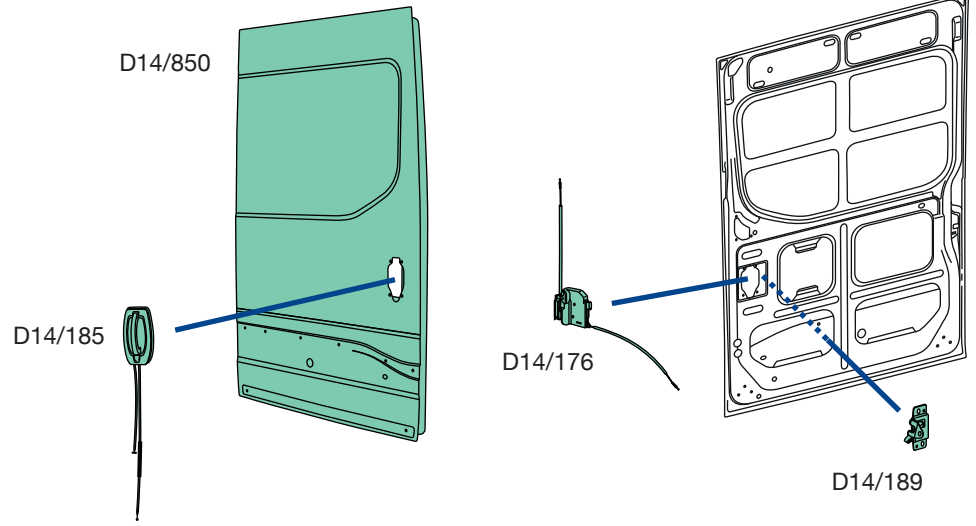

applicabile a | suitable to | verwendbar für:

D19.DAILY 2019

D14/176
O.E.M. 5801529304