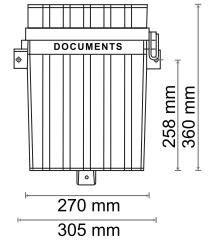

applicabile a | suitable to | verwendbar für:

038.NEW DAILY 1996

PDS/360