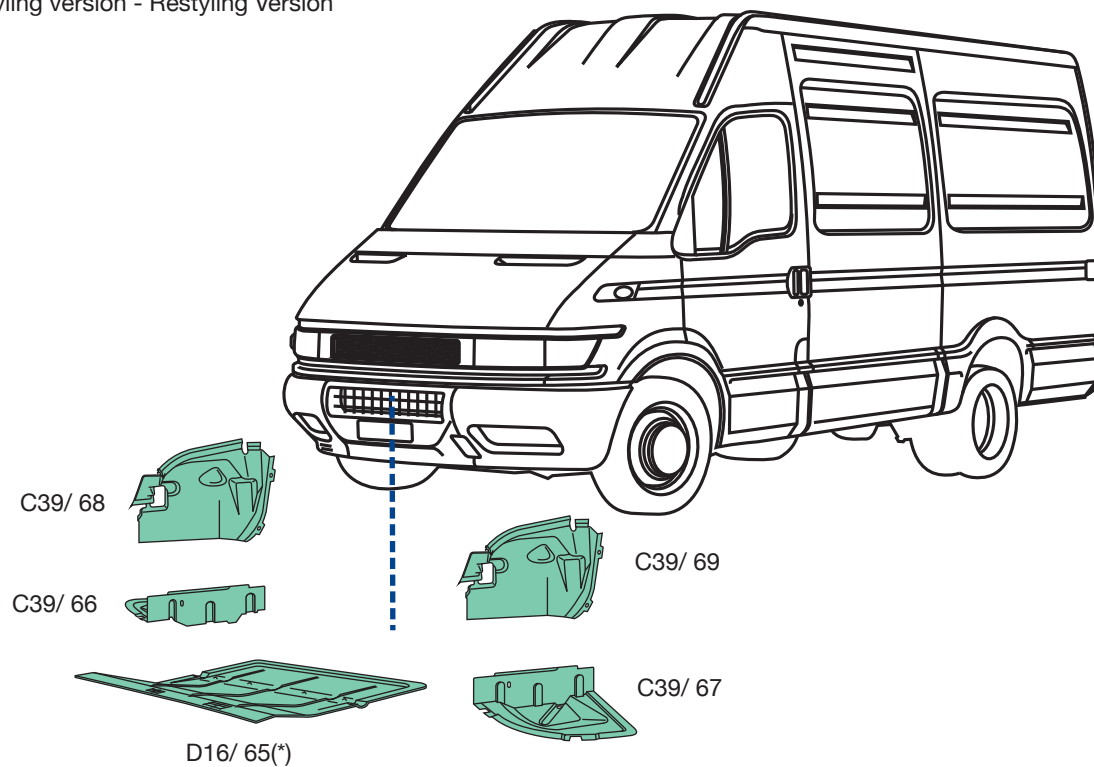

(*) versione Restyling - Restyling version - Restyling Version

applicabile a | suitable to | verwendbar für:
C39.DAILY S2000

C39/ 66
O.E.M. 500327278
C39/ 67
O.E.M. 500327277