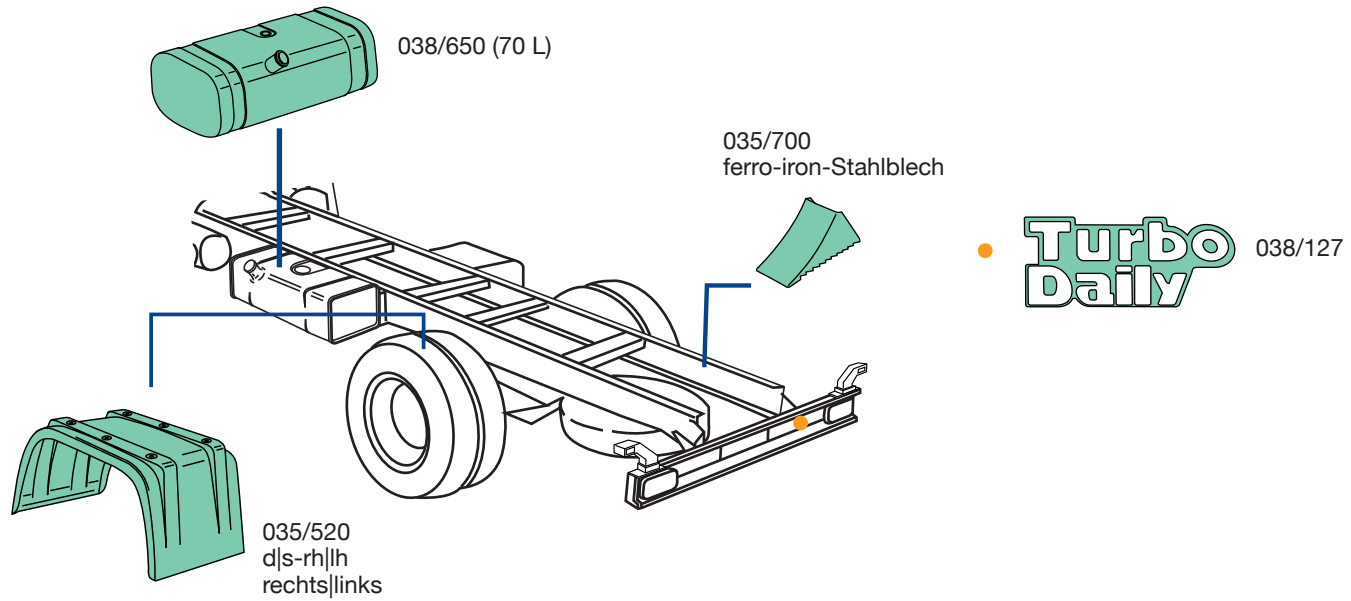

applicabile a | suitable to | verwendbar für:

038.NEW DAILY 1996

035/700
O.E.M. 93906676