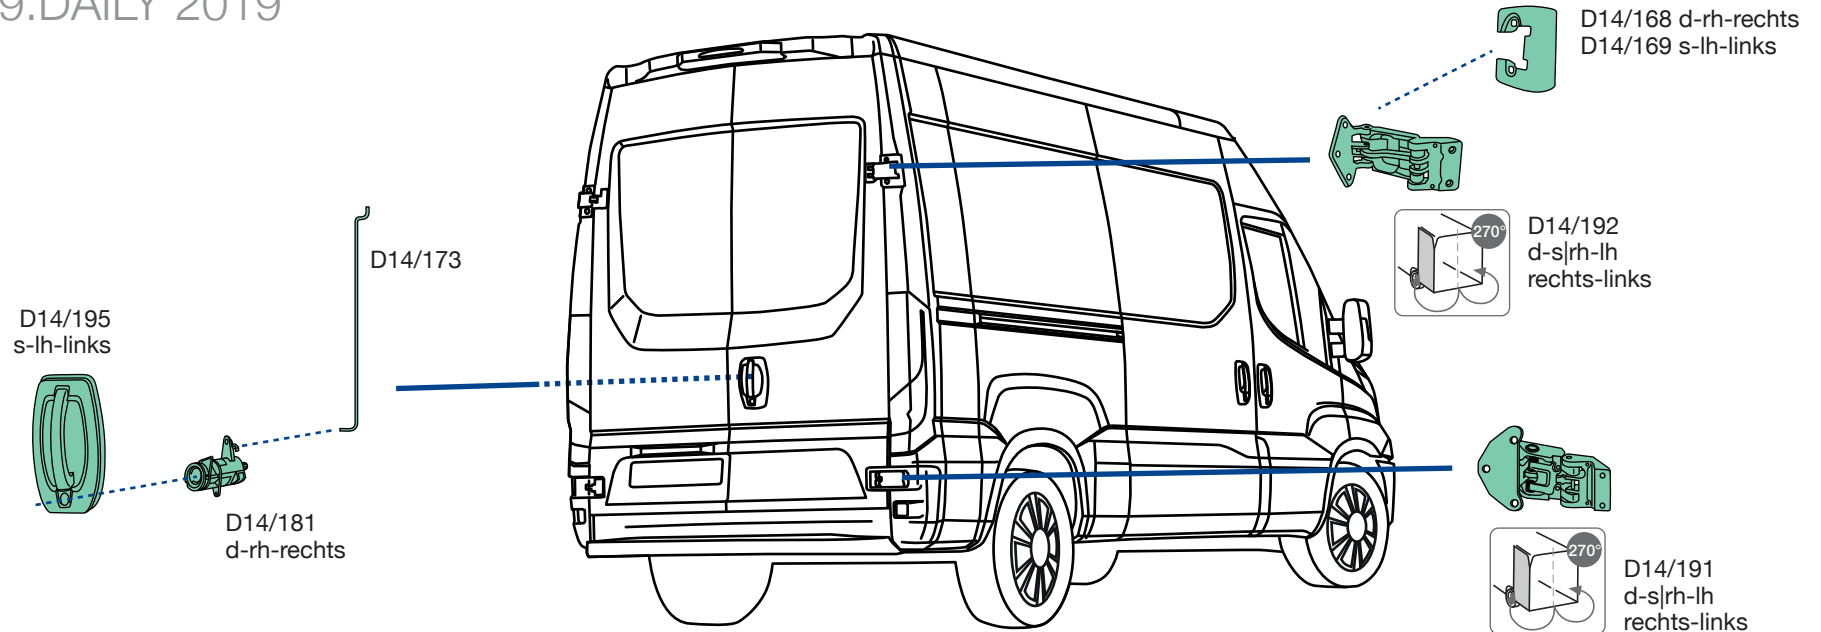

applicabile a | suitable to | verwendbar für:

D19.DAILY 2019