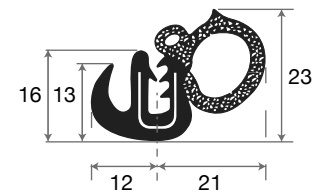

applicabile a | suitable to | verwendbar für:

038.NEW DAILY

P00/255

035/314
O.E.M. 93901357

035/800
O.E.M. 93902026

038/135

038/188 (4,5 m)
P00/255 (50 m)

038/135
O.E.M. 93928356