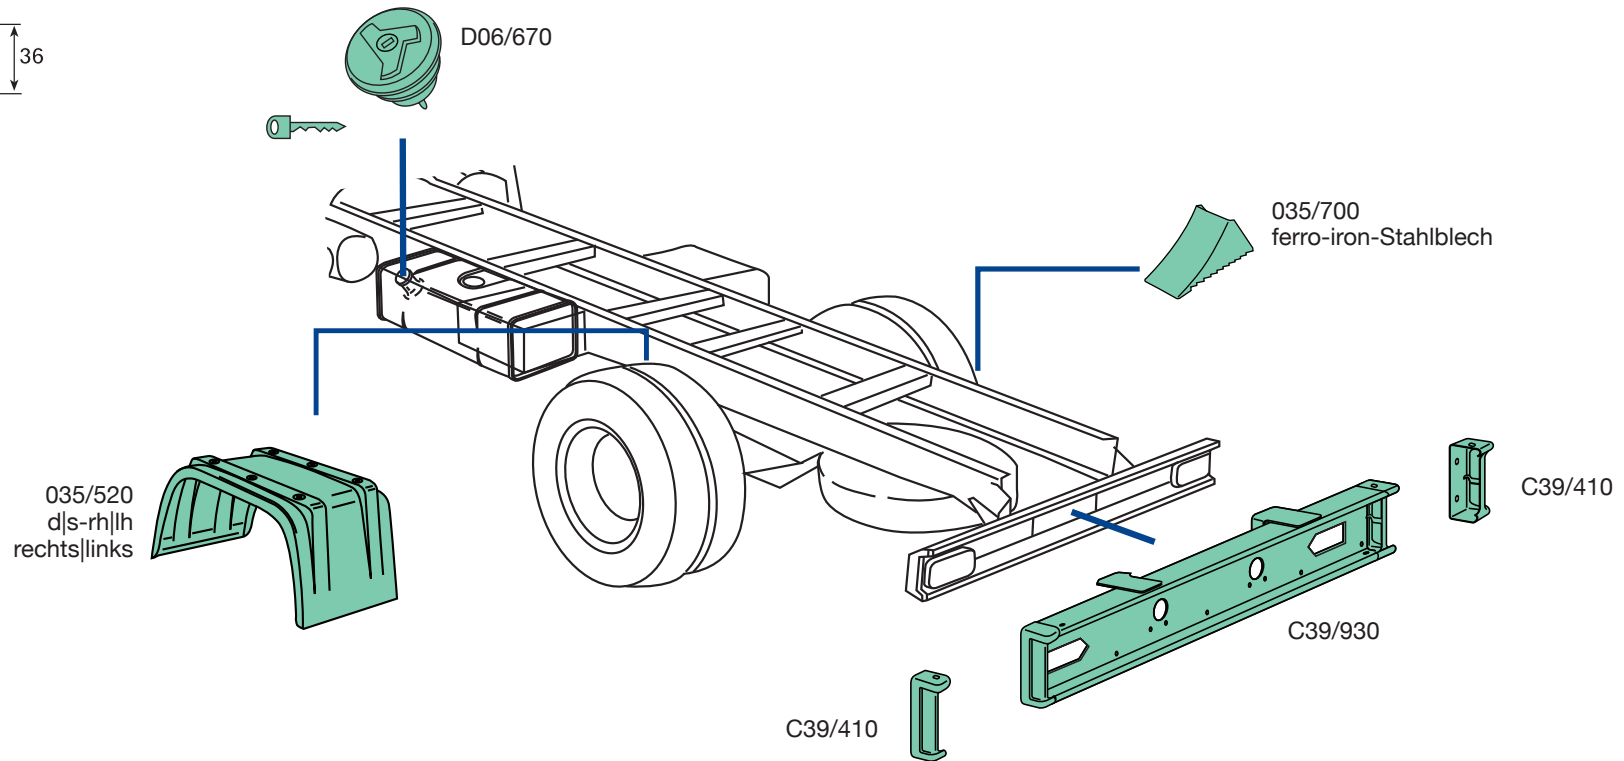

D06/670

applicabile a | suitable to | verwendbar für:

D09.DAILY 2009

C39/410
O.E.M. 500326871