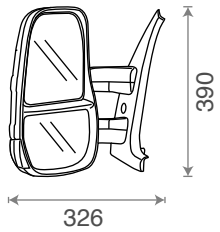

II (E9) 024362
185x205 mm

IV (E9) 024353
198x128 mm

applicabilità:
applicable to:
Verwendbar für

IVECO D12. DAILY 2012
IVECO D09. DAILY 2009
IVECO D06. DAILY 2006