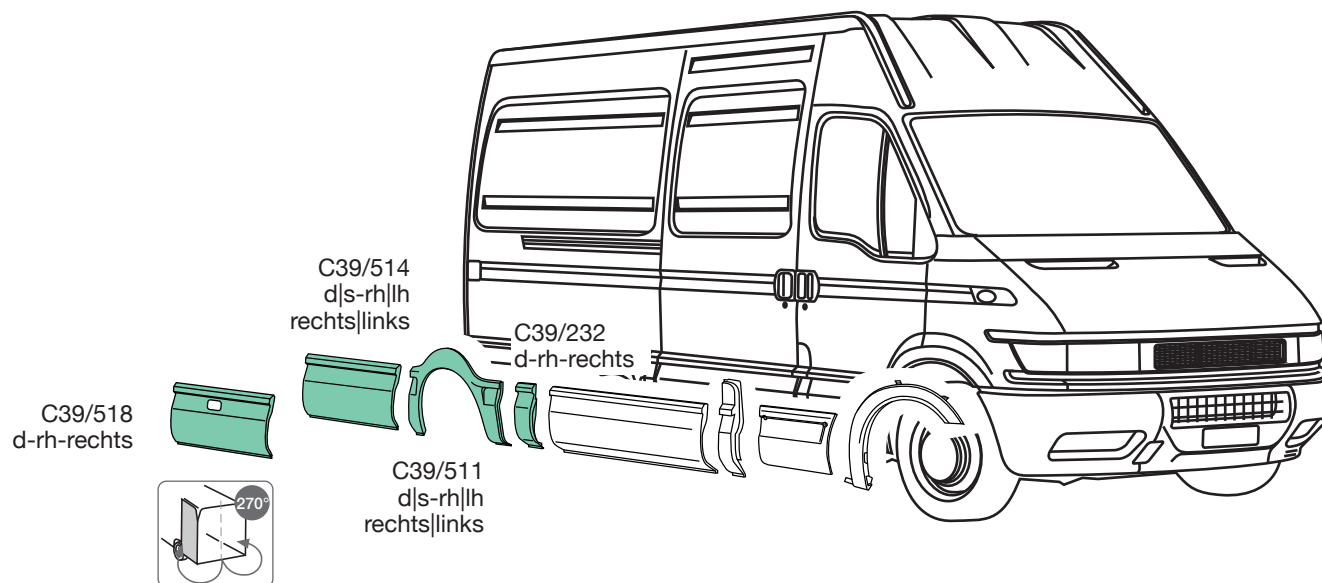

C39/220
O.E.M. 500344632

C39/223
O.E.M. 500326824

Furgone passo 3300
Van-wheel base 3300
Transporter radstand 3300

applicabile a | suitable to | verwendbar für:
C39.DAILY S2000

C39/511
O.E.M. 500326832

C39/514
O.E.M. 500334456