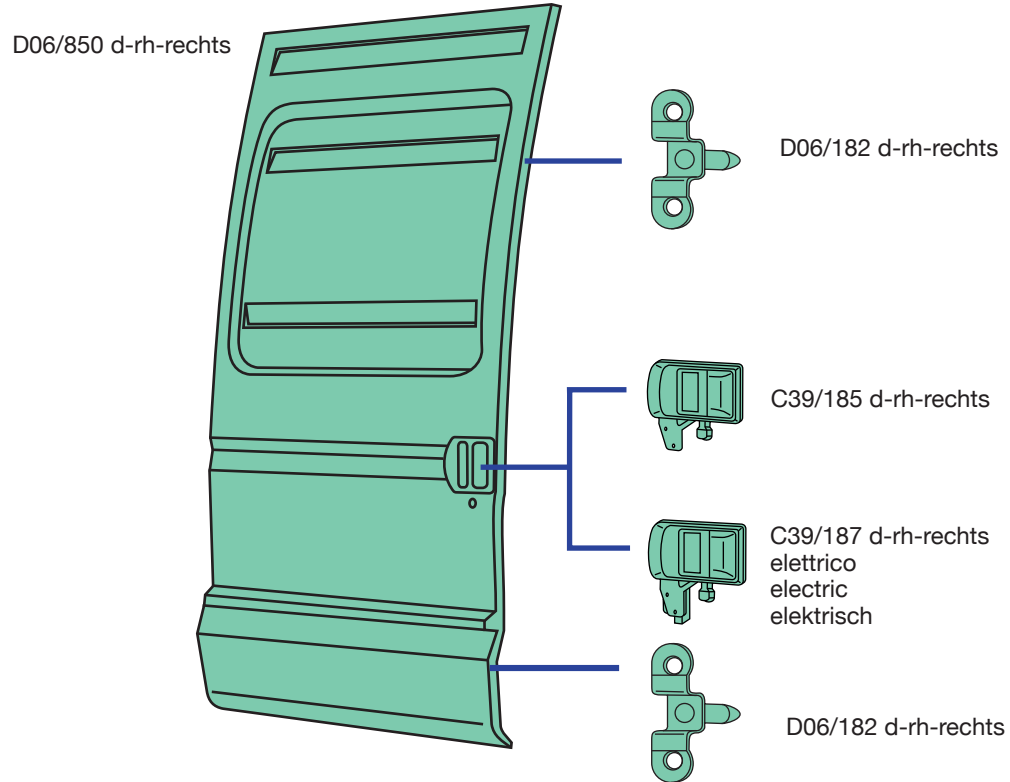

applicabile a | suitable to | verwendbar für:

D06.DAILY 2006

C39/185
O.E.M. 500329761