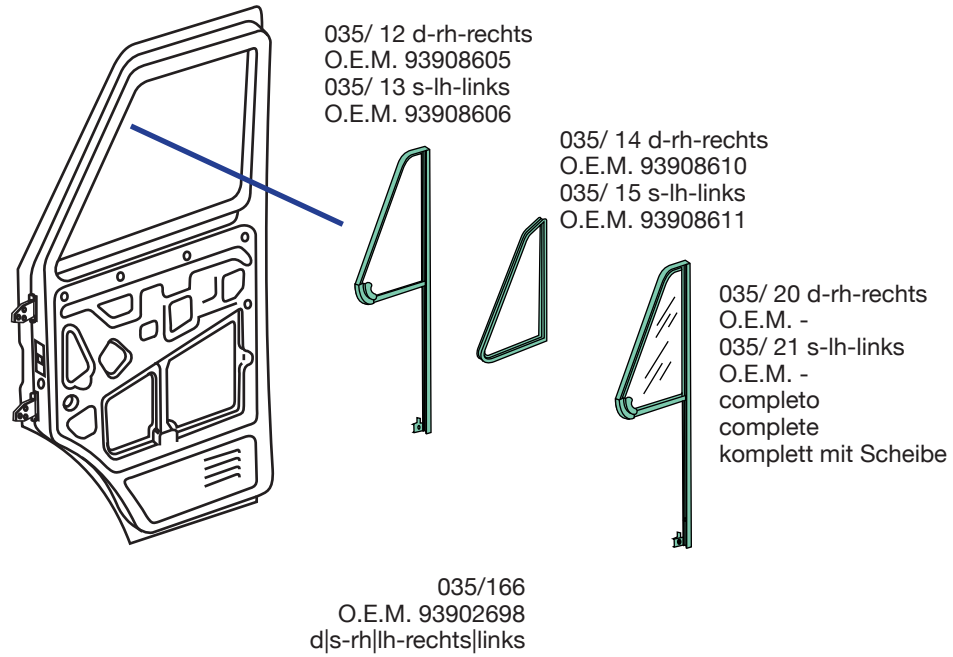

applicabile a | suitable to | verwendbar für:

030.GRINTA DAILY FURGONE | VAN | KASTENWAGEN