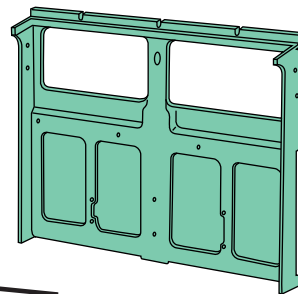

applicabile a | suitable to | verwendbar für:

035.GRINTA DAILY

038/315
O.E.M. 93924906