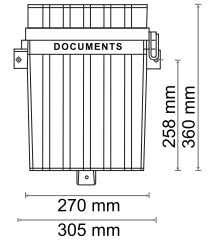

applicabile a | suitable to | verwendbar für:

030.GRINTA DAILY FURGONE | VAN | KASTENWAGEN

PDS/360