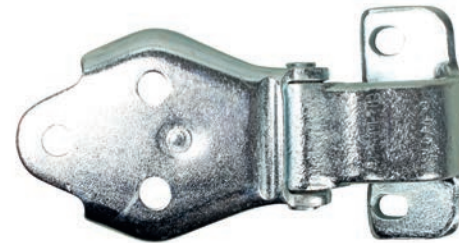

C39/ 15
O.E.M. 504131917