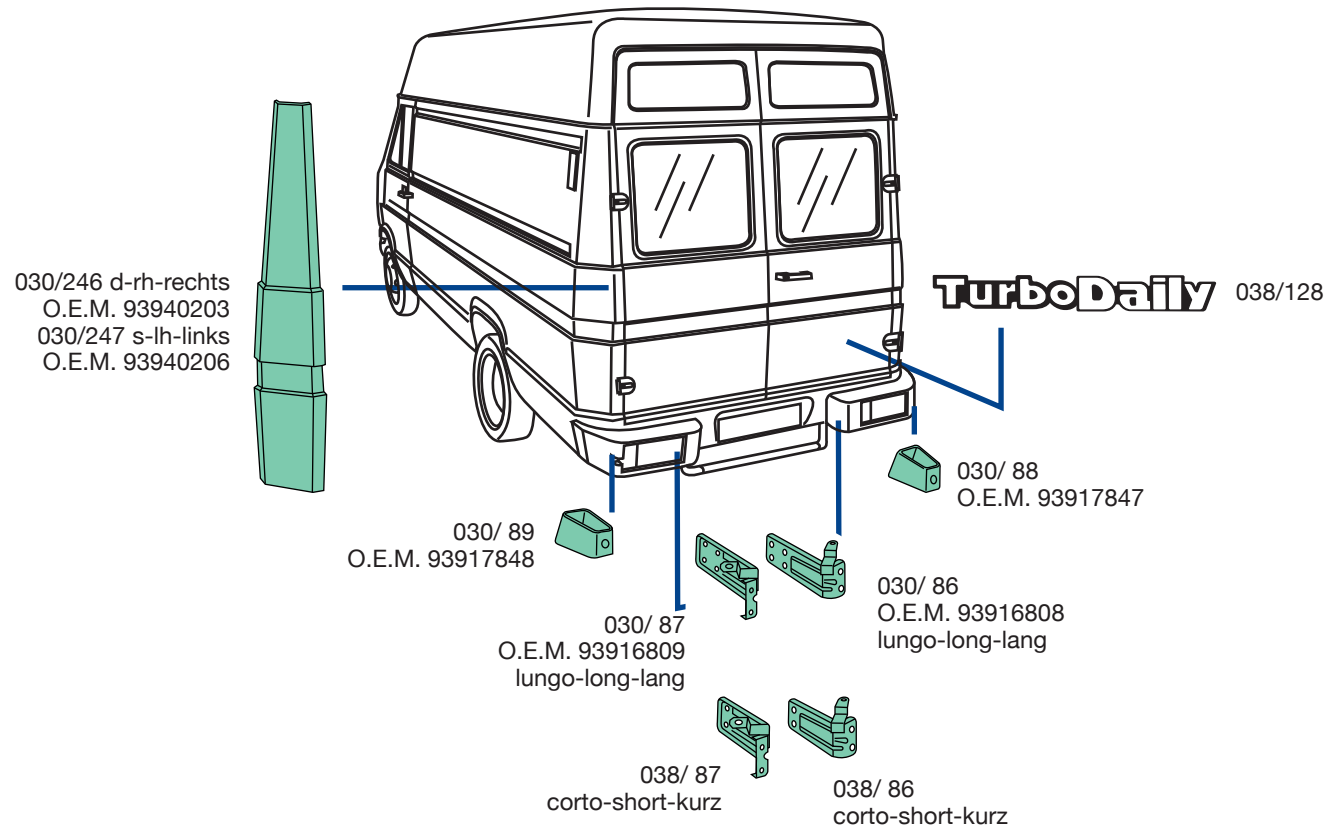

038/ 86
O.E.M. 93916808
038/ 87
O.E.M. 93916809