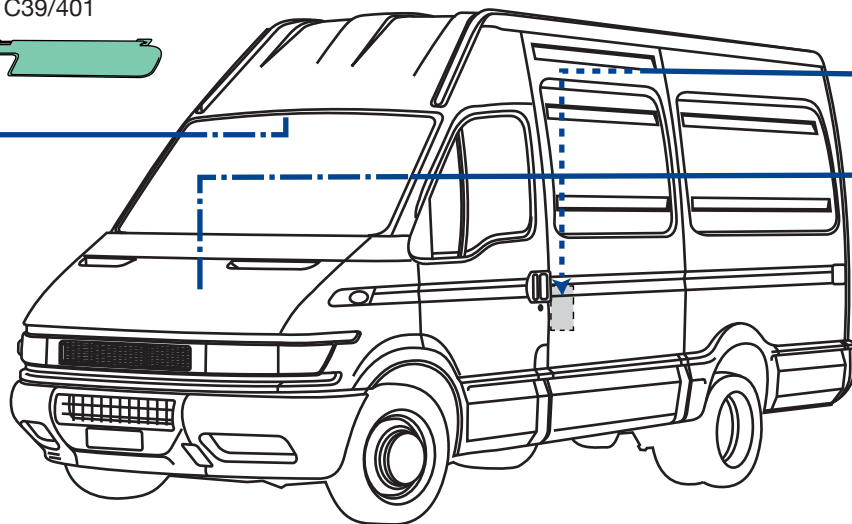

applicabile a | suitable to | verwendbar für:

C39.DAILY S2000

C39/401