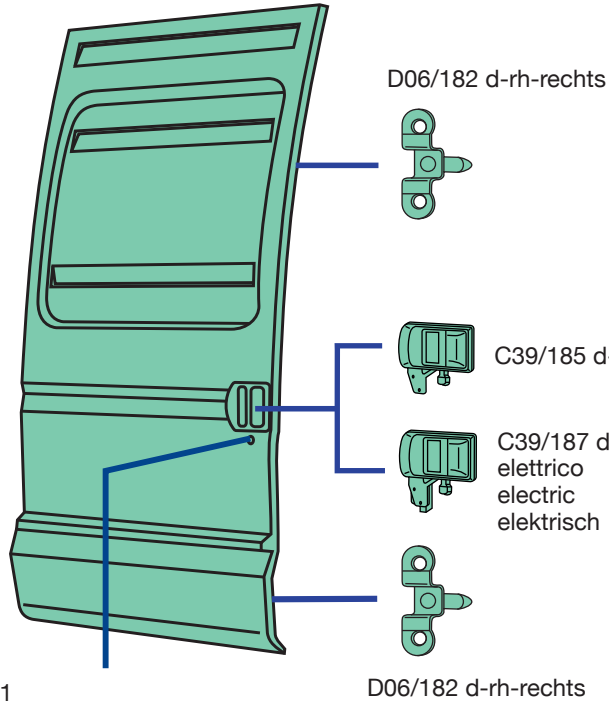

C39/191
2 chiavi + 6 nottolini
2 keys + 6 lock cylinder
2 Schlüssel und 6 Schließzylinder

C39/185
O.E.M. 500329761

C39/187
O.E.M. 500330806

C39/191
O.E.M. 2991728

C39/950
O.E.M. 99489203

D06/182
O.E.M. 500329759