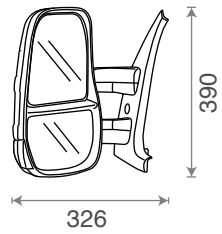

applicabile a | suitable to | verwendbar für:

D12.DAILY 2012

D06/509

5802031841
(5801755712)
(5801367610)
(3800403)

II (E9) 024362
185x205 mm

IV (E9) 024353
198x128 mm

applicabilità:
applicable to:
Verwendbar für