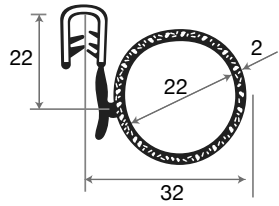

030/290

applicabile a | suitable to | verwendbar für:

038.NEW DAILY

030/290
O.E.M. 93929710