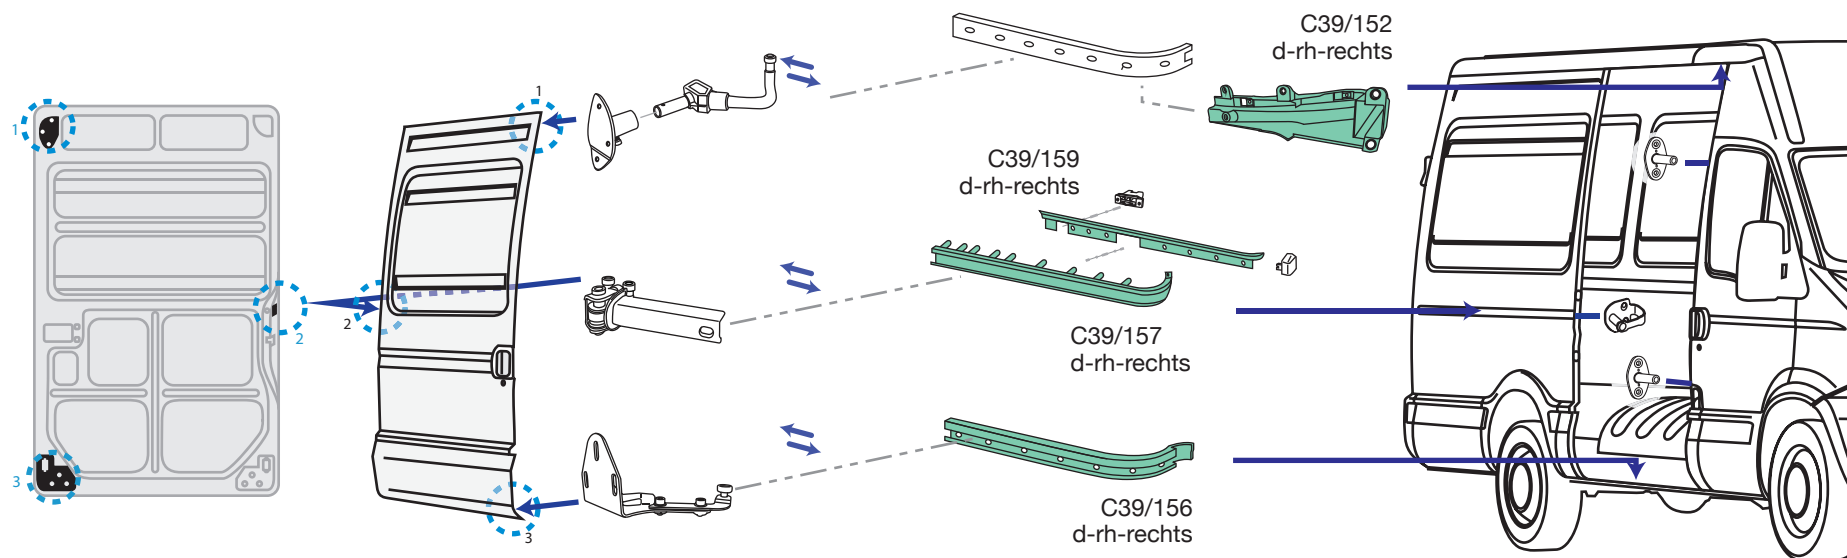

C39.DAILY S2000

C39/152
O.E.M. 500339109

C39/156
O.E.M. 500329748