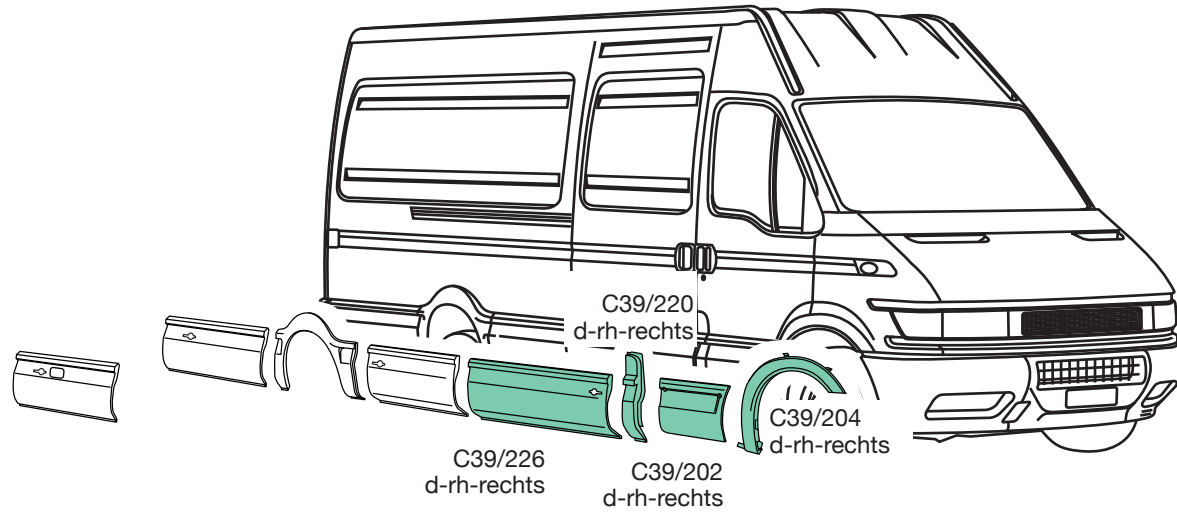

applicabile a | suitable to | verwendbar für:

C39.DAILY S2000

Furgone passo 3950
Van-wheel base 3950
Transporter radstand 3950