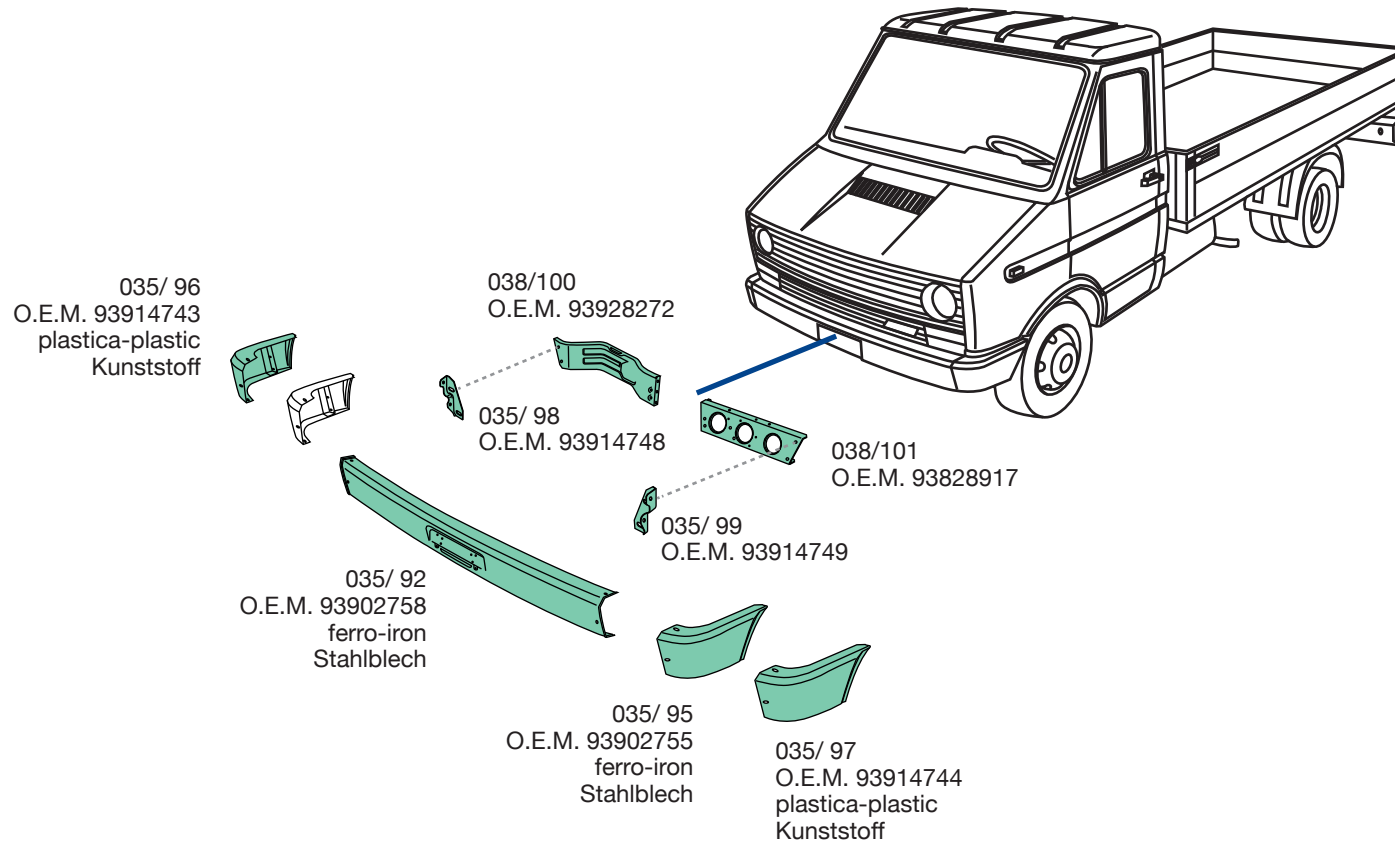

035.GRINTA DAILY