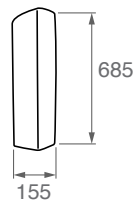

applicabile a | suitable to | verwendbar für:

D09.DAILY 2009

D06/521 d-rh-rechts | D06/522 s-lh-links 2006→2014

D06/210 d-s|rh-lh|rechts-links 2000→