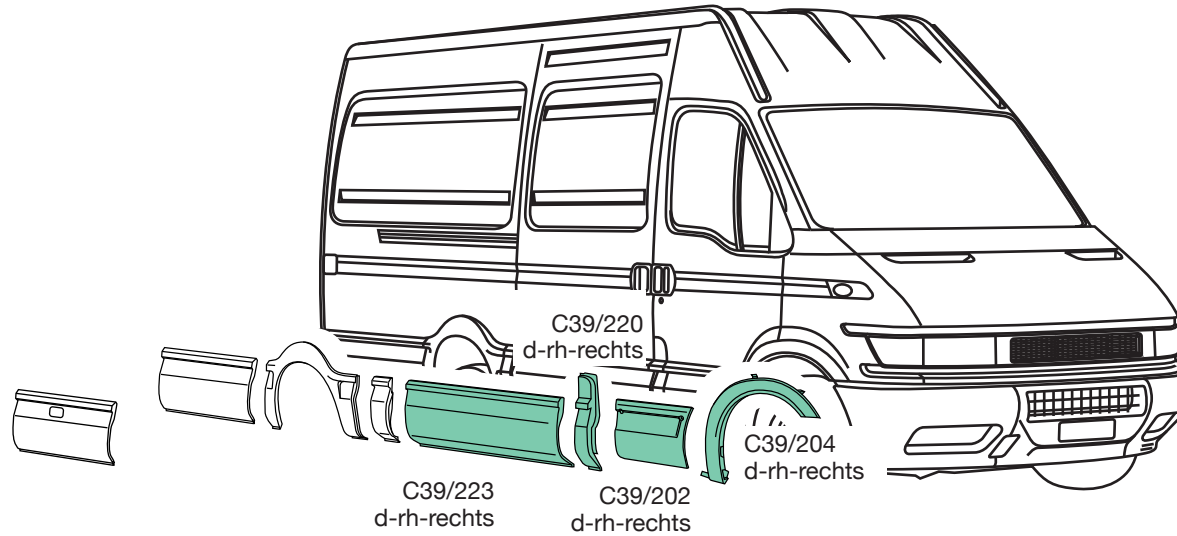

applicabile a | suitable to | verwendbar für:

C39.DAILY S2000

Furgone passo 3300
Van-wheel base 3300
Transporter radstand 3300