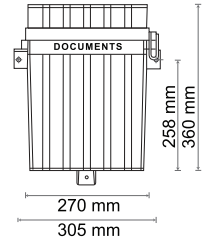

applicabile a | suitable to | verwendbar für:

035.GRINTA DAILY

PDS/360