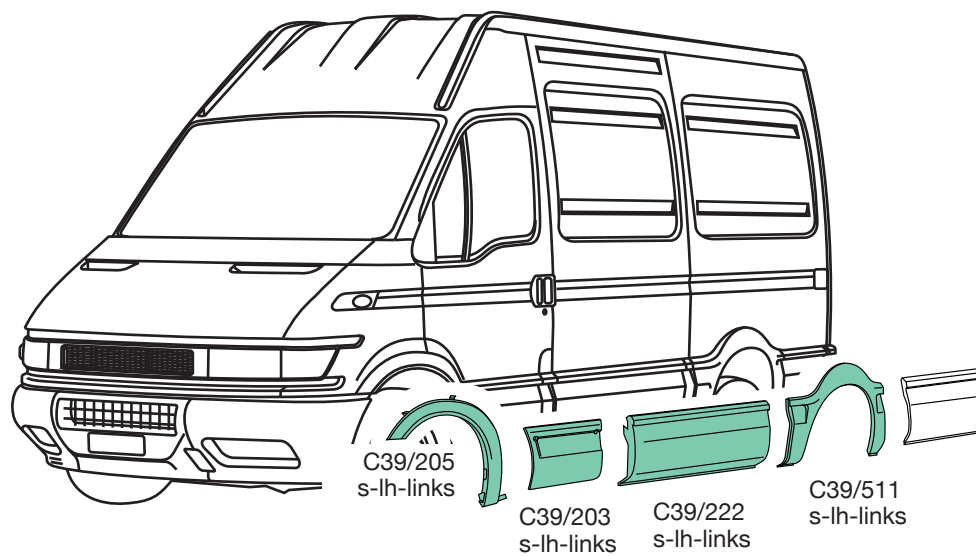

Furgone passo 3000 L
Van-wheel base 3000 L
Transporter radstand 3000 L

applicabile a | suitable to | verwendbar für:

C39.DAILY S2000