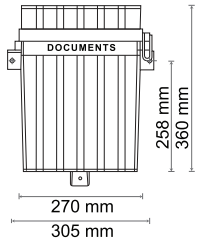

PDS/360

applicabile a | suitable to | verwendbar für:

D09.DAILY 2009