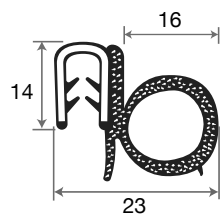

035.GRINTA DAILY

P00/201

P00/239

035/314
O.E.M. 93901357

035/800
O.E.M. 93902026

P00/201 (50 m)
O.E.M. 93902121
901/201 (4,5 m)
O.E.M. 9068637
P00/239 (50 m)
O.E.M. 61596045