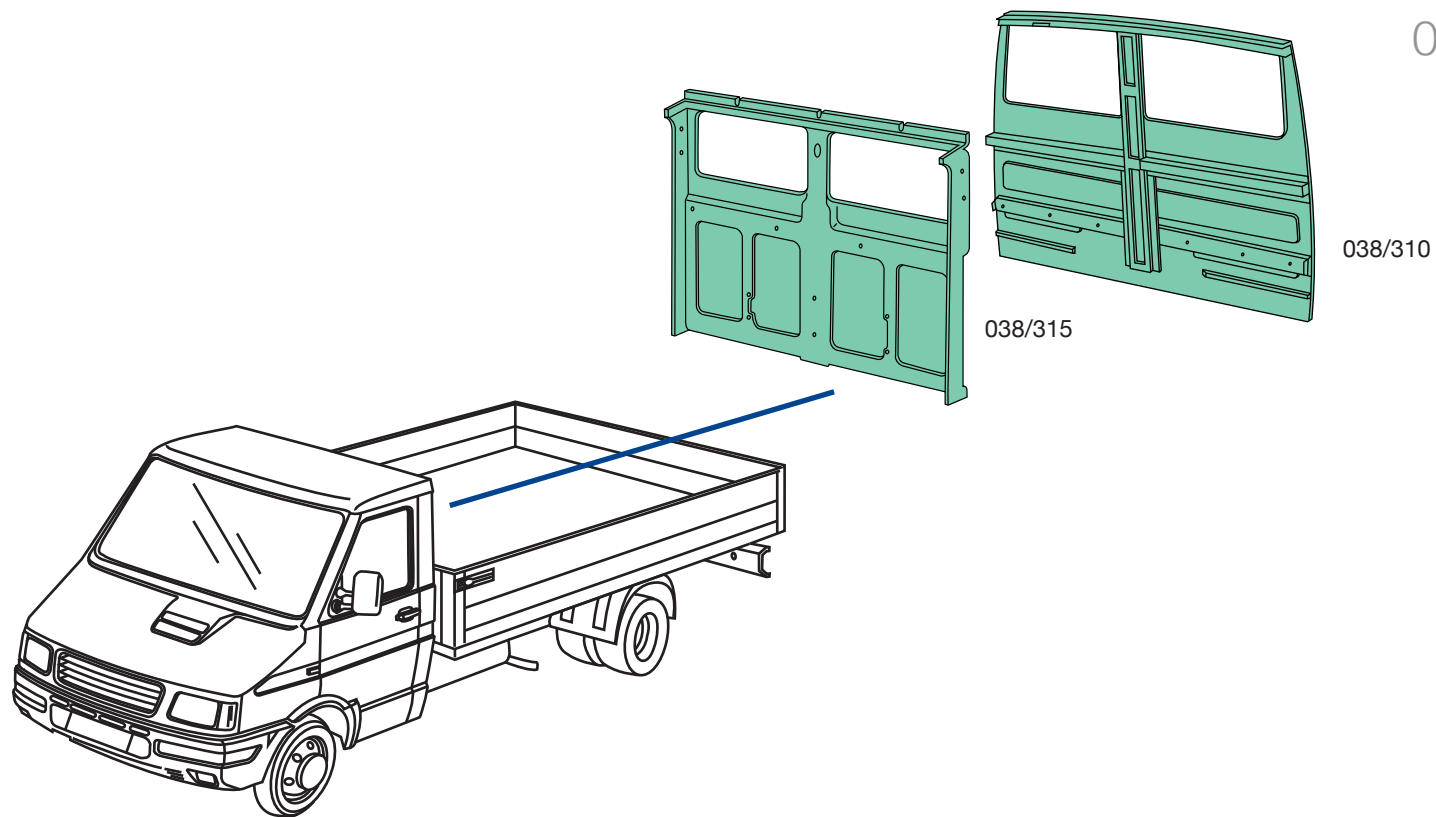

applicabile a | suitable to | verwendbar für:

038.NEW DAILY

038/310
O.E.M. 93923629