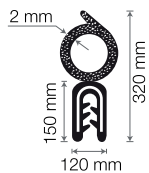

D06/288 | D06/290