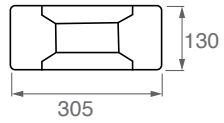

applicabile a | suitable to | verwendbar für:

D12.DAILY 2012

D06/530 d-rh-rechts | D06/531 s-lh-links

2006→