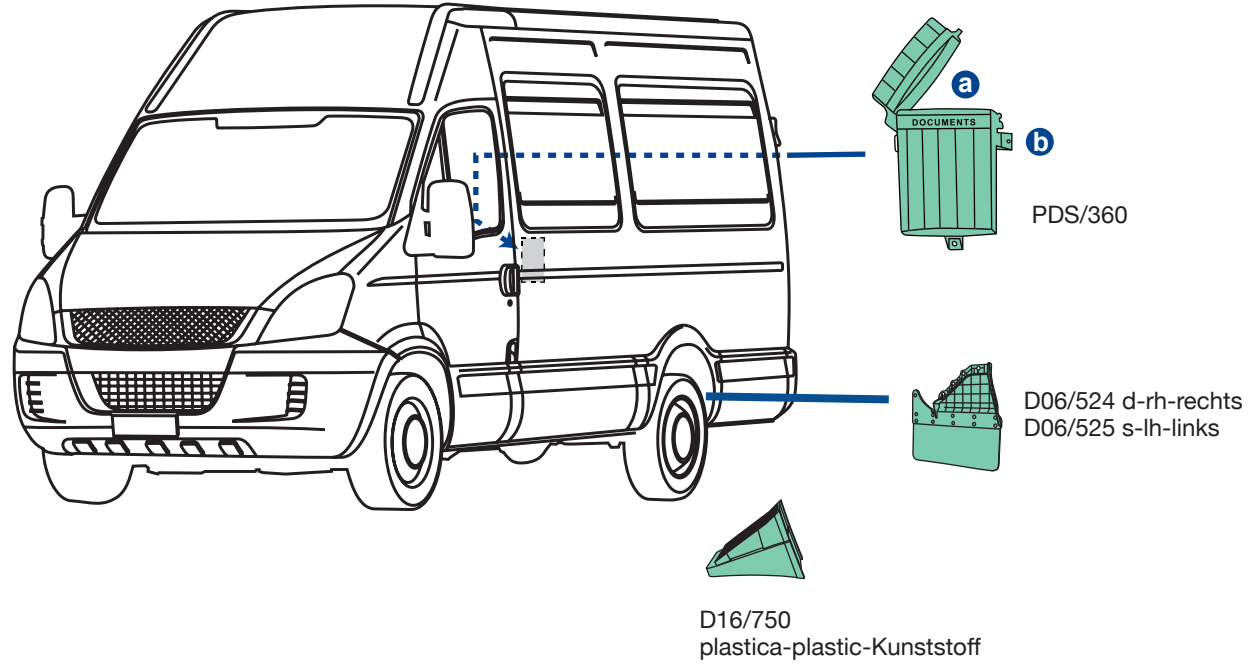

applicabile a | suitable to | verwendbar für:

D09.DAILY 2009

D06/254
O.E.M. 500379194
D06/255
O.E.M. 500379196