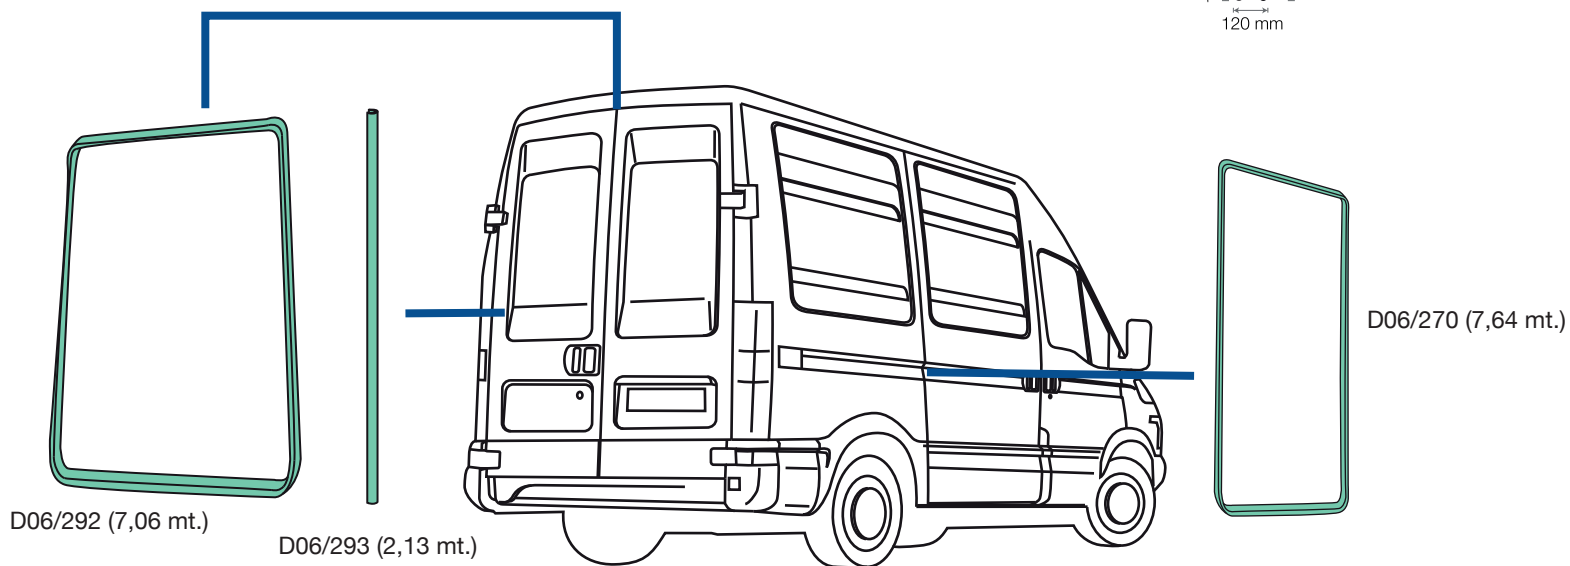

applicabile a | suitable to | verwendbar für:

D09.DAILY 2009

D06/292

D06/270

D06/270
O.E.M. 5801933124