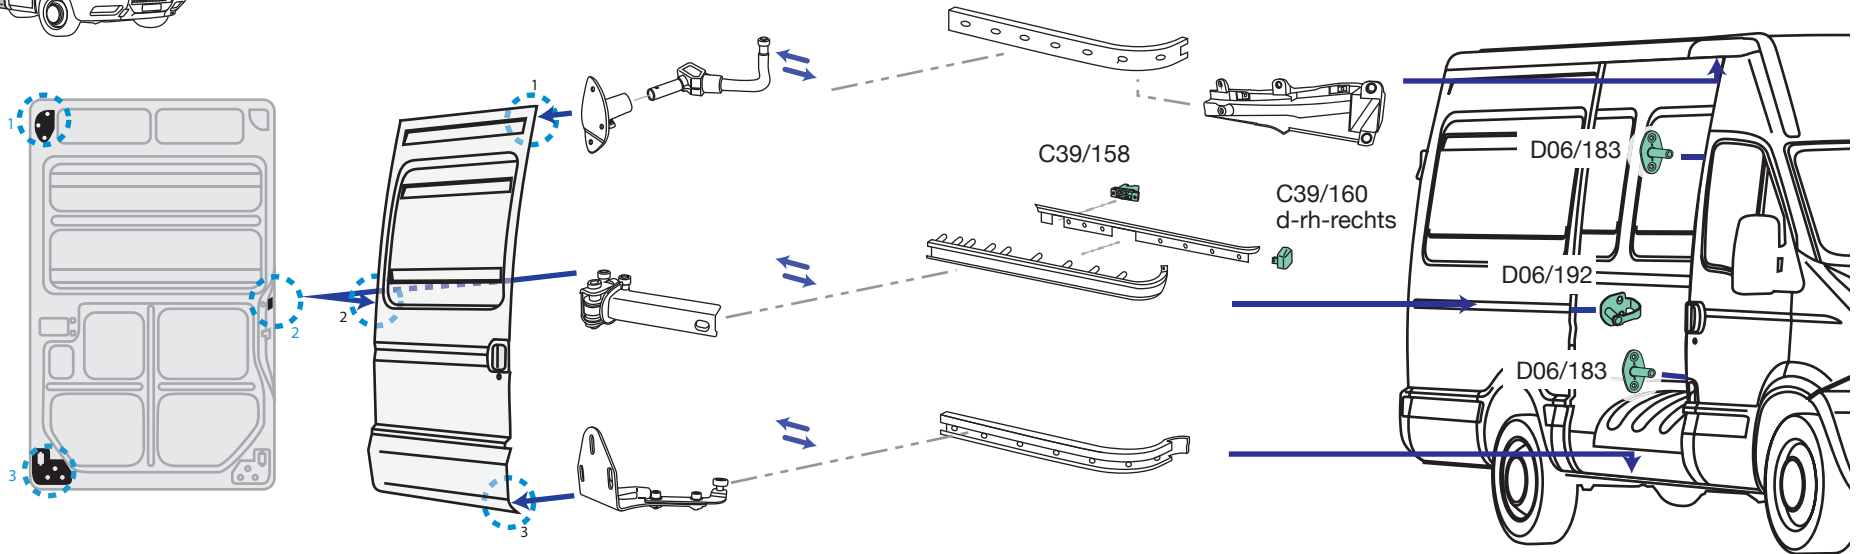

applicabile a | suitable to | verwendbar für:

C39.DAILY S2000

C39/158
O.E.M. 500329768