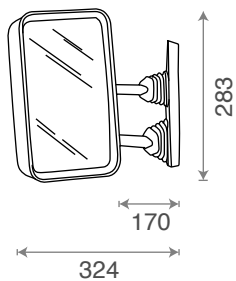

IVECO 038. New Daily 1996

applicabilità:
applicable to:
Verwendbar für