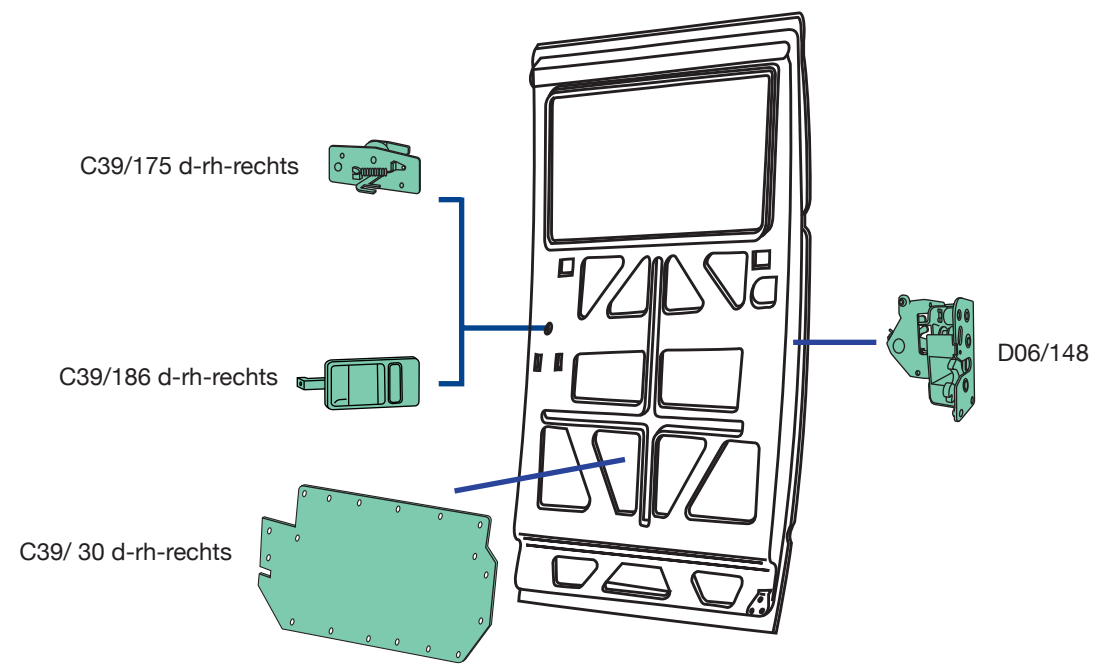

C39.DAILY S2000

C39/ 30
O.E.M. 500329801