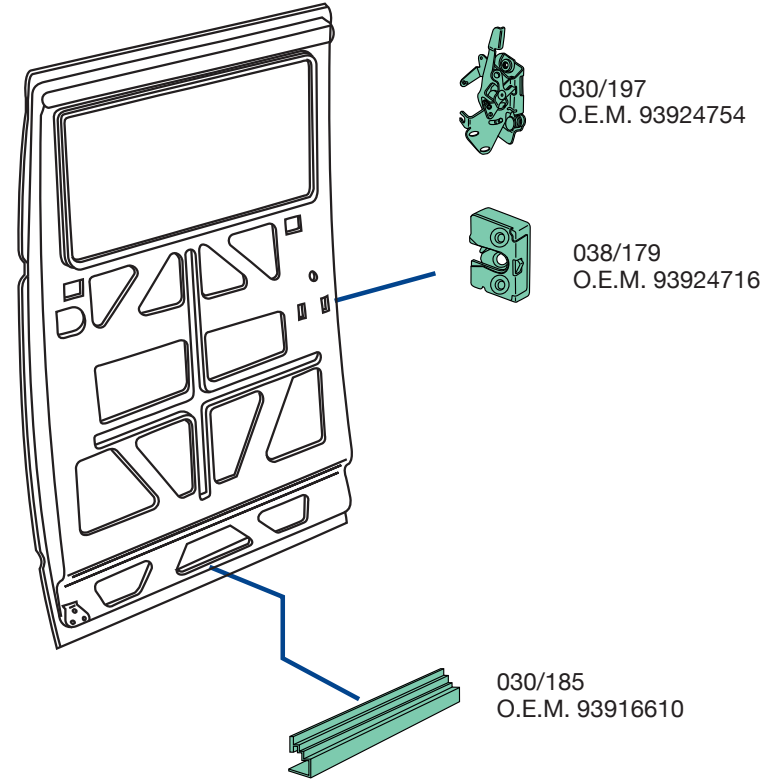

applicabile a | suitable to | verwendbar für:

038.NEW DAILY