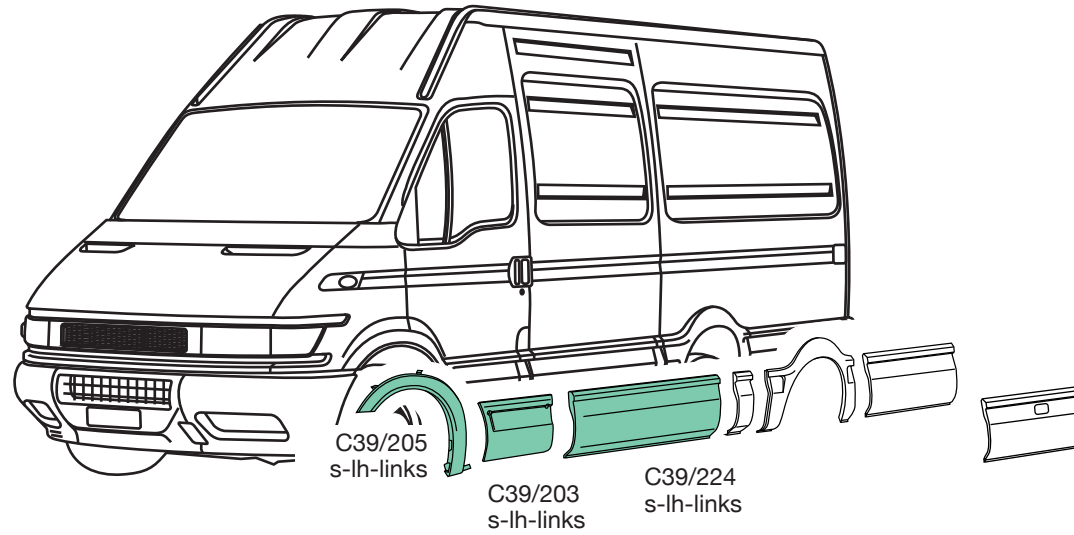

applicabile a | suitable to | verwendbar für:

C39.DAILY S2000

Furgone passo 3300
Van-wheel base 3300
Transporter radstand 3300