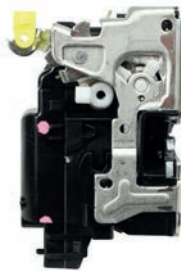

C39/180
O.E.M. 5801352922
C39/181
O.E.M. 5801352920