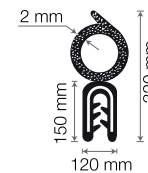

applicabile a | suitable to | verwendbar für:

D09.DAILY 2009

D06/292