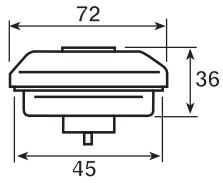

D06/670

applicabile a | suitable to | verwendbar für:

D09.DAILY 2009