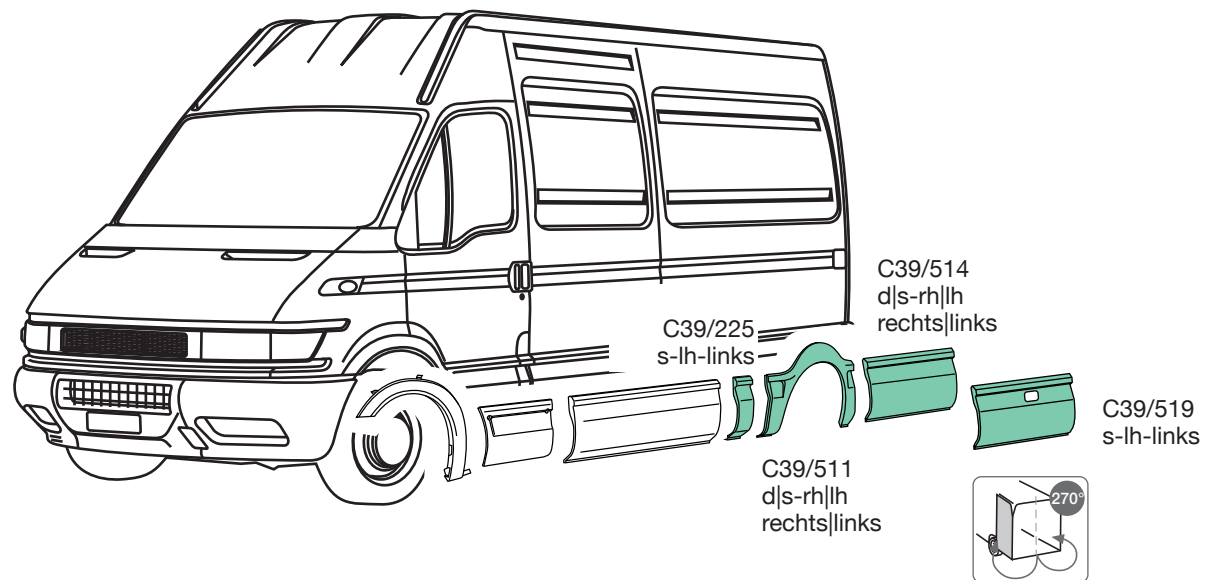

C39/224
O.E.M. 500326829

Furgone passo 3300
Van-wheel base 3300
Transporter radstand 3300

applicabile a | suitable to | verwendbar für:

C39.DAILY S2000

C39/225
O.E.M. 500334387

C39/511
O.E.M. 500326832

C39/514
O.E.M. 500334456