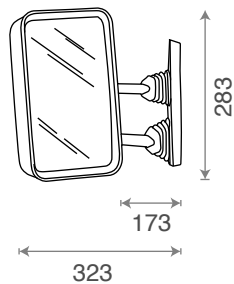

038/503

93928073

applicabilità:
applicable to:
Verwendbar für

IVECO 038. New Daily 1996
IVECO 038. New Daily