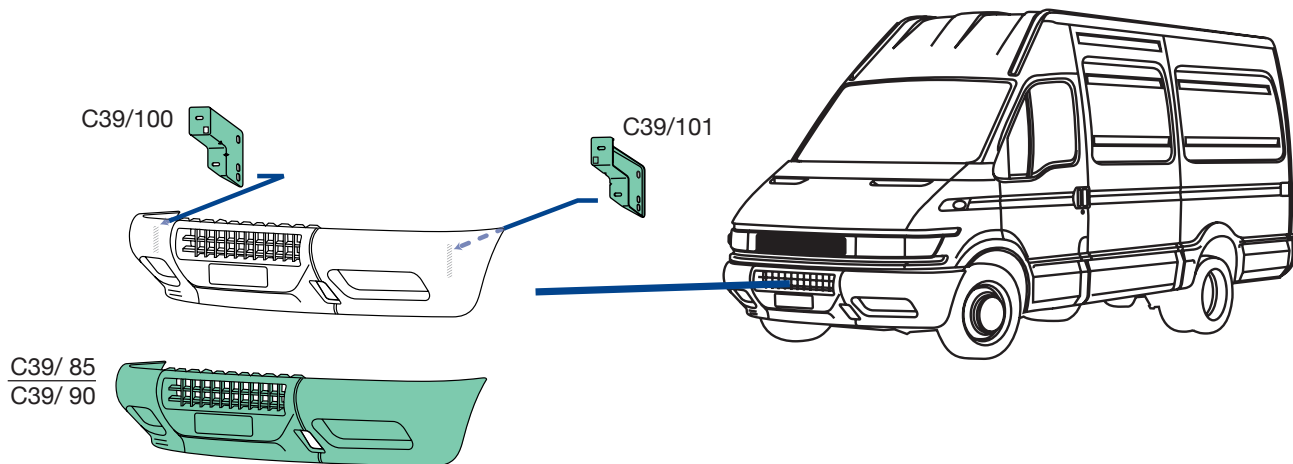

applicabile a | suitable to | verwendbar für:

C39.DAILY S2000

C39/ 85
O.E.M. 500054919