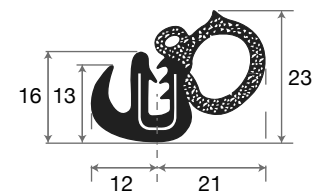

applicabile a | suitable to | verwendbar für:

038.NEW DAILY 1996

P00/255