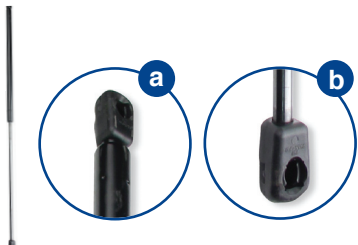

155-185.TECTOR RESTYLING

075/ 50
O.E.M. 504032792