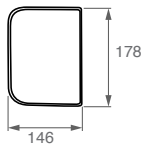

075/700 d-s|rh-lh|rechts-links

075/ 82
O.E.M. 504055516