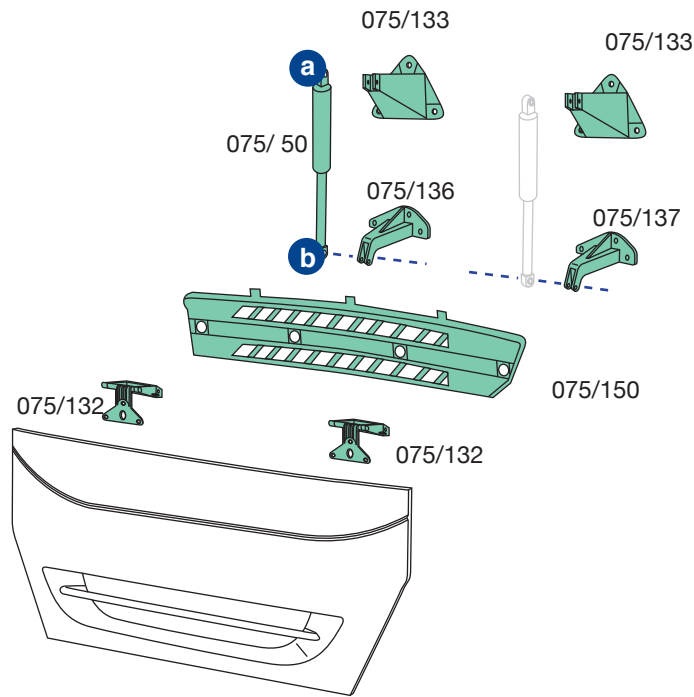

applicabile a | suitable to | verwendbar für:

125.TECTOR RESTYLING

075/ 50
O.E.M. 504032792