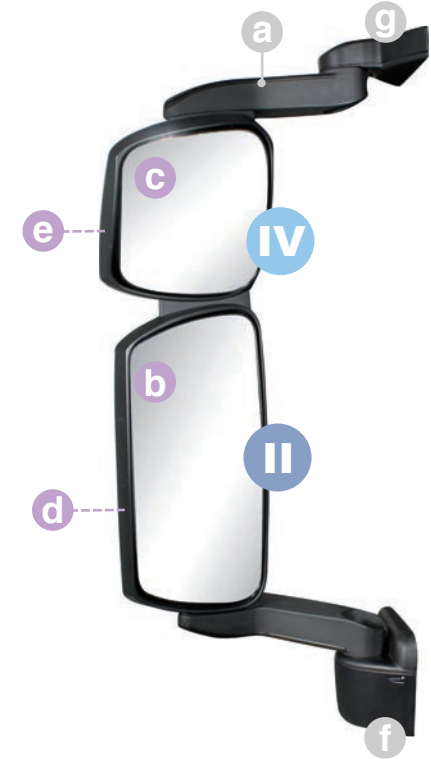

125.TECTOR RESTYLING

560/503

5801765315
(5801580228)
(5801336285)
(504370048)
(504150538)

II (E4) 024098
181x371 mm

IV (E4) 024099
191x206 mm

applicabilità:
applicable to:
Verwendbar für

- IVECO 195. Eurocargo 2015
- IVECO 095. Eurocargo 2008
- IVECO 075. Tector Restyling 04/2006→
- IVECO 225. Eurocargo 2015
- IVECO 135. Eurocargo 2008
- IVECO 125. Tector Restyling 04/2006→
- IVECO 155. Tector Restyling 04/2006→
- IVECO 530. AD/AT Stralis 04/2006→
- IVECO 545. AD/AT Trakker 04/2006→