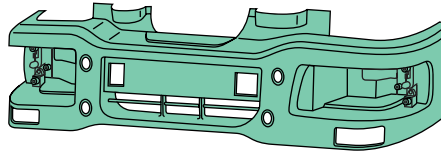

125/ 95
con fori fendinebbia
with foglamp holes
mit Ausschnitte für
Nebelscheinwerfer