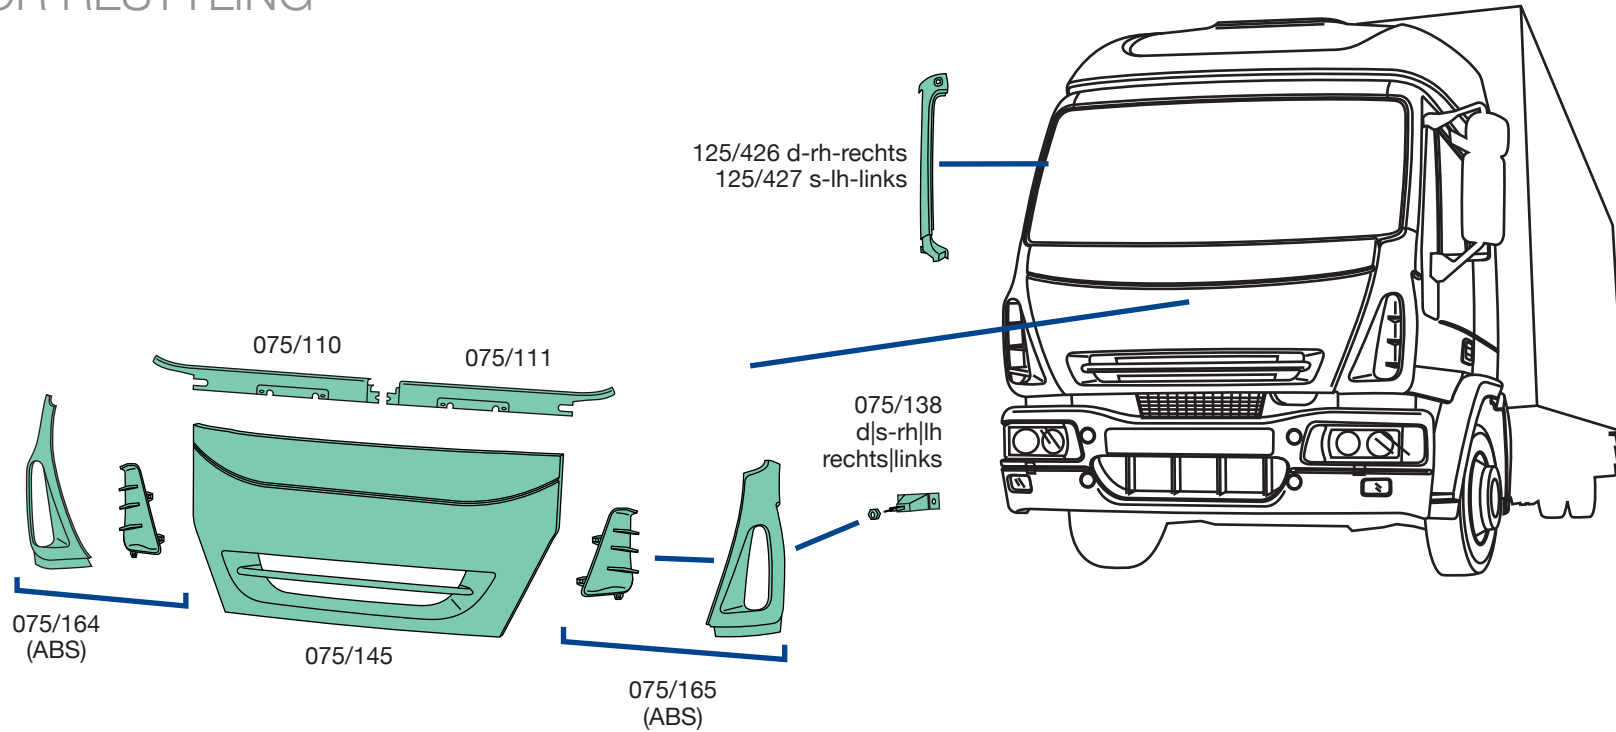

applicabile a | suitable to | verwendbar für:

75.TECTOR RESTYLING