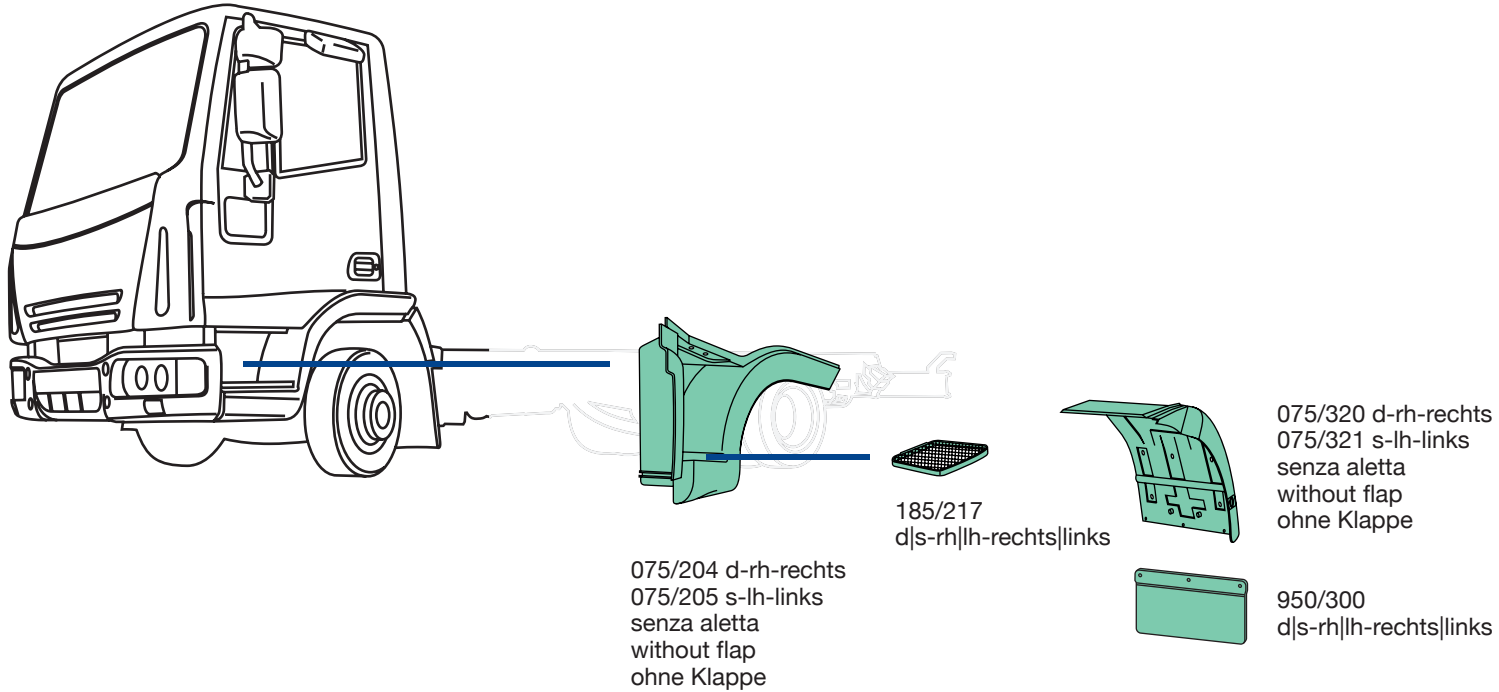

applicabile a | suitable to | verwendbar für:

75.TECTOR RESTYLING

075/204
O.E.M. 504052236
075/205
O.E.M. 504052237