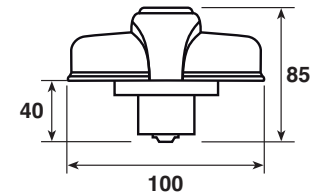

applicabile a | suitable to | verwendbar für:

125.TECTOR RESTYLING

C39/670

075/670

075/675

C39/670

075/670

075/675