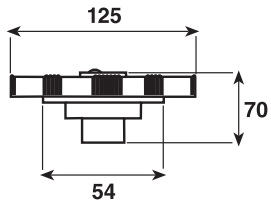

applicabile a | suitable to | verwendbar für:

120.EUROCARGO

240/677

075/670