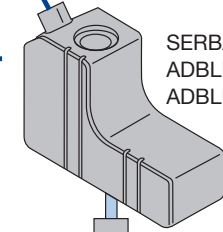

SERBATOIO ADBLUE
ADBLUE TANK
ADBLUE TANK

AZOTO + ACQUA
VERSO L'AMBIENTE ESTERNO
AZOTE + WATER
THE EXTERNAL ENVIRONMENT
NITROGEN + WASSER IN DIE ÄUSSERE
UMGEBUNG

AMMONIACA + VAPORE ACQUEO + OSSIDI DI AZOTO
AMMONIA + STEAM + NITRIC OXIDE TOWARD
AMMONIAK + WASSERDAMPF + STICKSTOFFOXID5