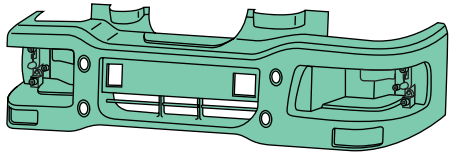

applicabile a | suitable to | verwendbar für:

125.TECTOR RESTYLING

125/ 90
senza fori fendinebbia
without foglamp holes
ohne Ausschnitte für Nebel-
scheinwerfer