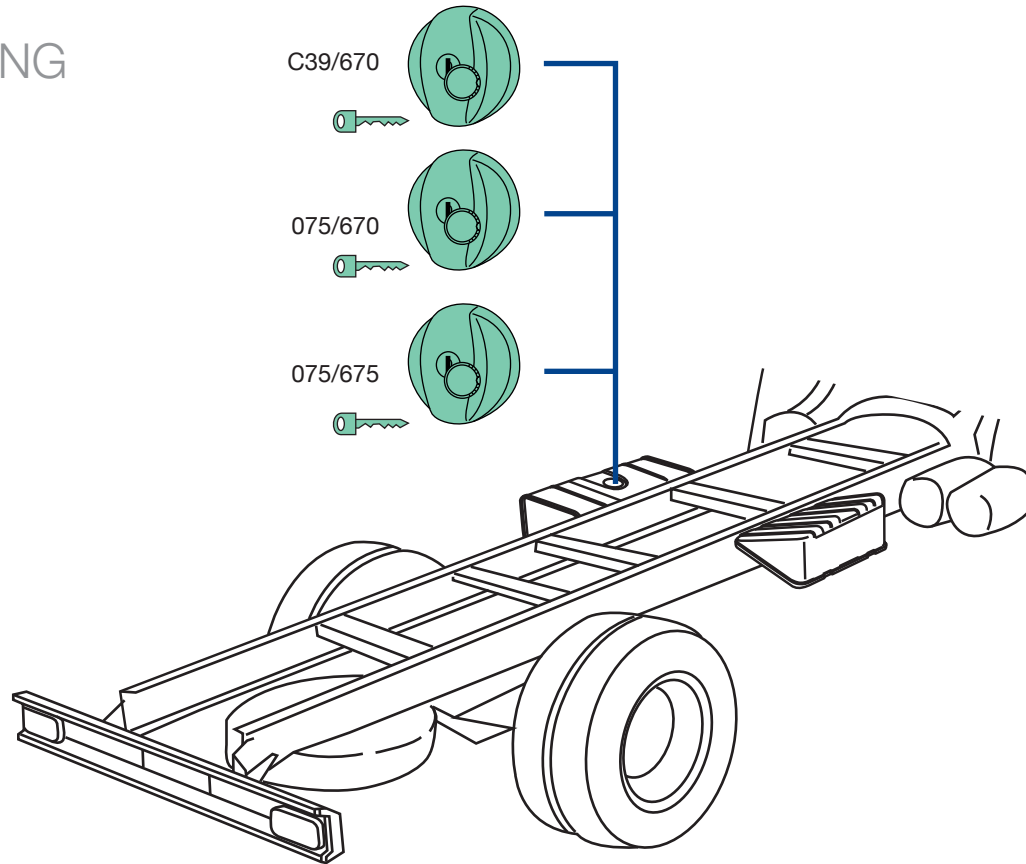

applicabile a | suitable to | verwendbar für:

125.TECTOR RESTYLING

C39/670

075/670

075/675