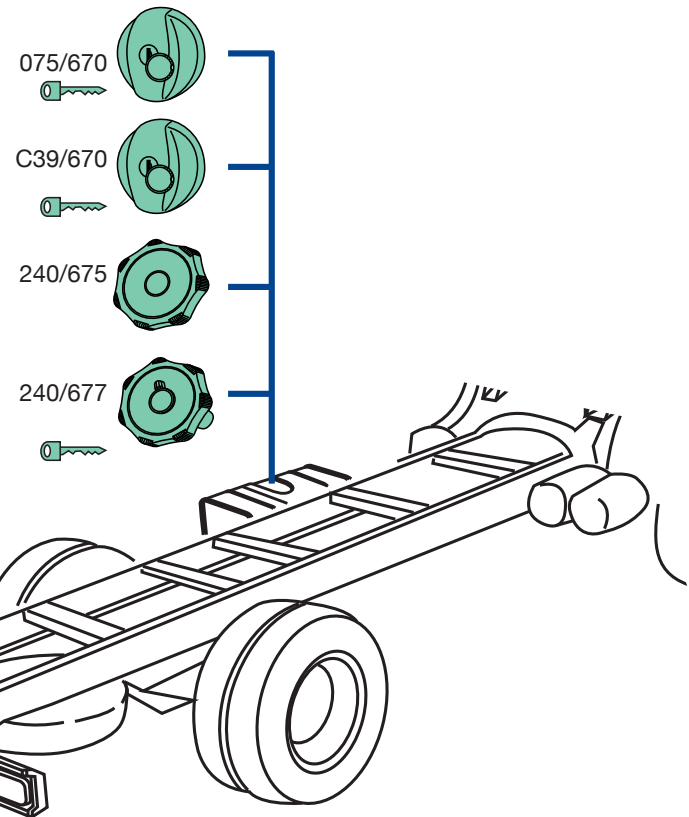

applicabile a | suitable to | verwendbar für:

120.EUROCARGO

240/677

075/670

240/675

C39/670