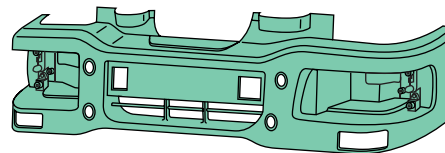

155-185.TECTOR RESTYLING

125/ 95