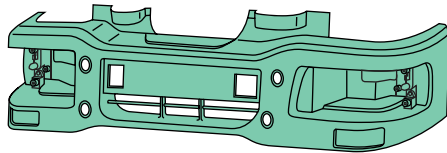

155-185.TECTOR RESTYLING

125/ 90