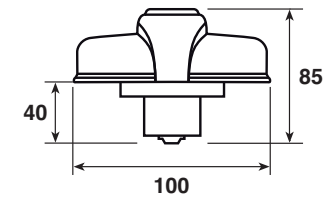

applicabile a | suitable to | verwendbar für:

125.TECTOR RESTYLING

C39/670

075/670

075/675

C39/670

075/670

075/675