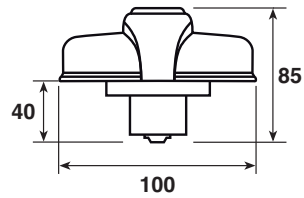

applicabile a | suitable to | verwendbar für:

120.EUROCARGO

240/677

075/670

240/675

C39/670