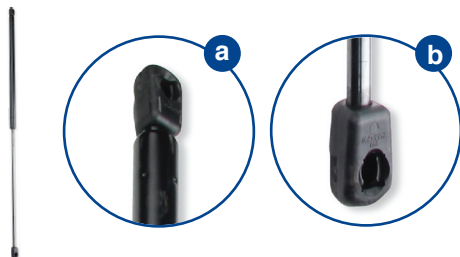

applicabile a | suitable to | verwendbar für:

75.TECTOR RESTYLING

075/ 50
O.E.M. 504032792