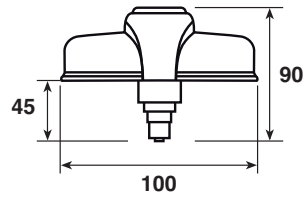

applicabile a | suitable to | verwendbar für:

120.EUROCARGO

240/677

075/670

240/675

C39/670