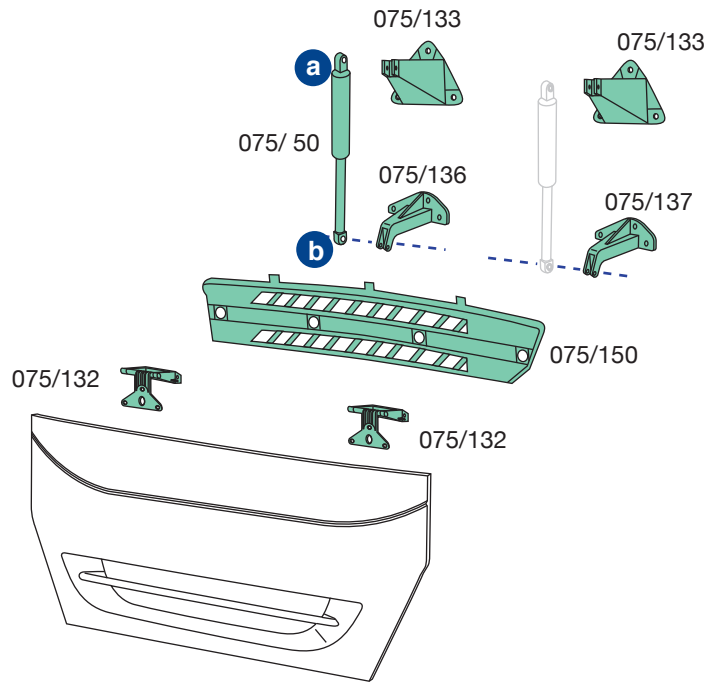

155-185.TECTOR RESTYLING

075/ 50
O.E.M. 504032792